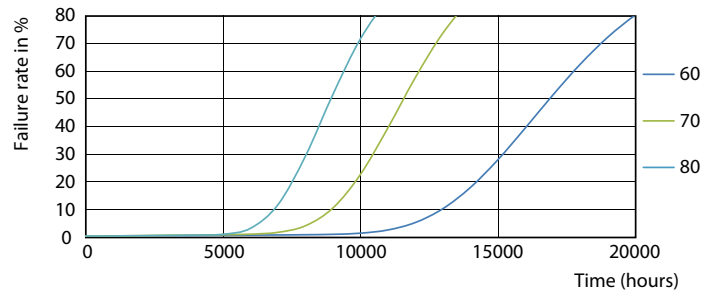

General uniform lighting - LEDtube 1200mm 16W 740 T8 AP C G

Ecofit Ledtubes T8

Photometric data

Spectral Power Distribution Colour - LEDtube 1200mm 16W 740 T8 AP C G

Lifetime

LEDtube 16W G13 740 T8 AP I G

LEDtube 16W G13 740 T8 AP I G