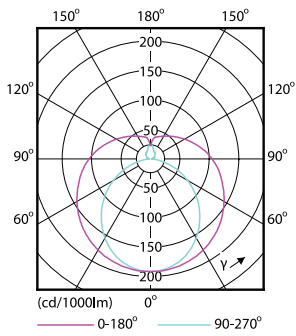

Product data

General Information		Power Consumption	
Cap-Base	G13 [Medium Bi-Pin Fluorescent]	Power Consumption	16 W
Nominal lifetime	15000 hour(s)	Starting Time (Nom)	0.5 s
Switching Cycle	50000	Warm-up time to 60% light	0.5 s
Rated Lifetime (Hours)	15000 hour(s)	Power Factor (Fraction)	0.5
Lighting Technology	LED	Voltage (Nom)	220-240 V
		Ballast Compatibility	EM
Light Technical		Temperature	
Color Code	740 [CCT of 4000K]	Ambient temperature range	-20 °C to 45 °C
Beam Angle (Nom)	240 degree(s)	T-Case Maximum (Nom)	60 °C
Luminous Flux	1600 lm		
Luminous Efficacy (rated) (Nom)	100.00 lm/W	Controls and Dimming	
Color Designation	Cool White (CW)	Dimmable	No
Correlated Color Temperature (Nom)	4000 K		
Color Consistency	<7	Mechanical and Housing	
Color rendering index (CRI)	73	Bulb Finish	Frosted
LLMF At End Of Nominal Lifetime (Nom)	70 %	Bulb Material	Glass
		Product Length	1200 mm
		Bulb Shape	T8
Operating and Electrical			
Line Frequency	50 to 60 Hz		
Input Frequency	50 to 60 Hz		

Product Data

Order product name	16W (36W) G13 Cool White Non-dimmable Linear tube
--------------------	--

Full product name	16W (36W) G13 Cool White Non-dimmable Linear tube
Full product code	871869652501200
Order code	929001184508
Material Nr. (12NC)	929001184508
Numerator - Quantity Per Pack	1
Net Weight (Piece)	0.170 kg
EAN/UPC - Product/Case	8718696525012
Numerator - Packs per outer box	10
EAN/UPC - Case	8718696525029

Dimensional drawing

Product	D1	D2	A1	A2	A3	C	D
16W (36W) G13 Cool White Non-dimmable Linear tube	25.68 mm	28 mm	1198 mm	1205 mm	1212 mm	1212 mm	27.8 mm

Photometric data

Light Distribution Diagram - LEDtube 1200mm 16W 740 T8 AP C G