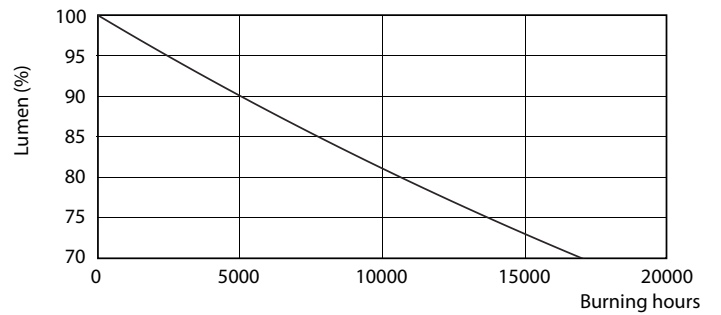

LEDtube 16W G13 740 T8 AP I G

Lumen Maintenance Diagram - LEDtube 1200mm 16W 740 T8 AP C G