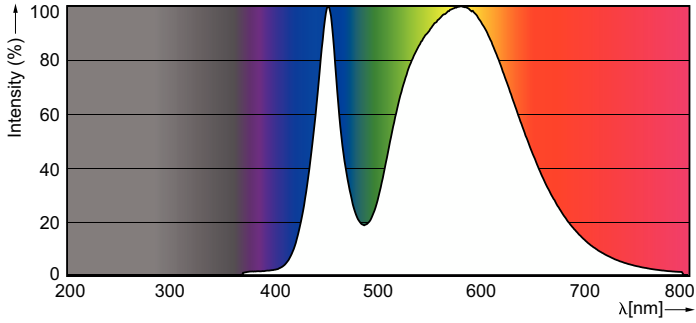

Ecofit Ledtubes T8

Photometric data

Spectral Power Distribution Colour - LEDtube 1200mm 16W 740 T8 AP C G