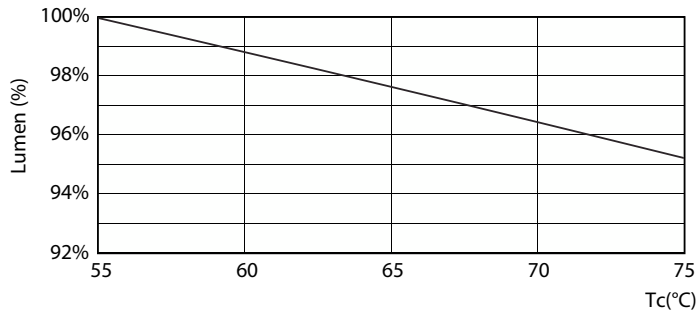

Ecofit Ledtubes T8

Lifetime

Lumen Maintenance Diagram - LEDtube 1200mm 16W 740 T8 AP C G