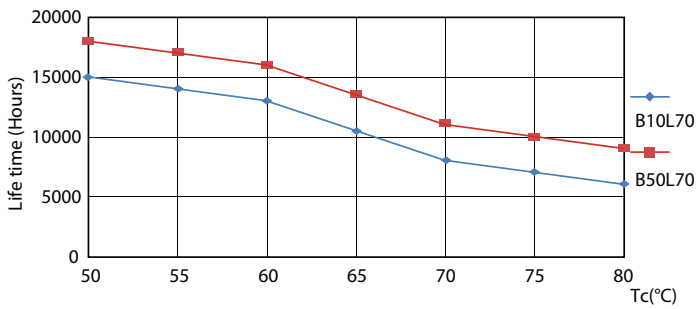

Product data

General Information		Power Consumption	
Cap-Base	G13 [Medium Bi-Pin Fluorescent]	Power Consumption	16 W
Nominal lifetime	15000 hour(s)	Starting Time (Nom)	0.5 s
Switching Cycle	50000	Warm-up time to 60% light	0.5 s
Rated Lifetime (Hours)	15000 hour(s)	Power Factor (Fraction)	0.5
Lighting Technology	LED	Voltage (Nom)	220-240 V
		Ballast Compatibility	EM
Light Technical		Temperature	
Color Code	740 [CCT of 4000K]	Ambient temperature range	-20 °C to 45 °C
Beam Angle (Nom)	240 degree(s)	T-Case Maximum (Nom)	60 °C
Luminous Flux	1600 lm		
Luminous Efficacy (rated) (Nom)	100.00 lm/W	Controls and Dimming	
Color Designation	Cool White (CW)	Dimmable	No
Correlated Color Temperature (Nom)	4000 K		
Color Consistency	<7	Mechanical and Housing	
Color rendering index (CRI)	73	Bulb Finish	Frosted
LLMF At End Of Nominal Lifetime (Nom)	70 %	Bulb Material	Glass
		Product Length	1200 mm
		Bulb Shape	T8
Operating and Electrical			
Line Frequency	50 to 60 Hz		
Input Frequency	50 to 60 Hz		

General uniform lighting - LEDtube 1200mm 16W 740 T8 AP C G

Ecofit Ledtubes T8

Photometric data

Spectral Power Distribution Colour - LEDtube 1200mm 16W 740 T8 AP C G

Lifetime

LEDtube 16W G13 740 T8 AP I G

LEDtube 16W G13 740 T8 AP I G