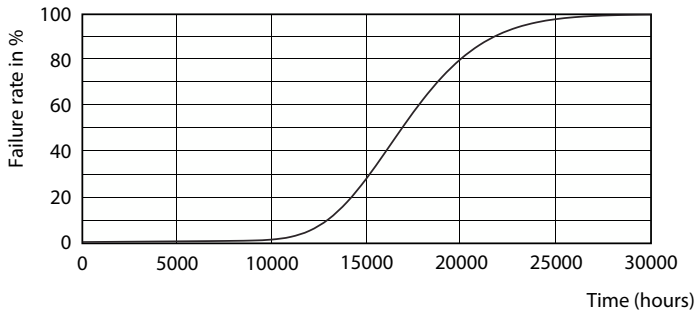

General uniform lighting - LEDtube 1200mm 16W 740 T8 AP C G

Ecofit Ledtubes T8

Photometric data

Spectral Power Distribution Colour - LEDtube 1200mm 16W 740 T8 AP C G

Lifetime

LEDtube 16W G13 740 T8 AP I G

LEDtube 16W G13 740 T8 AP I G