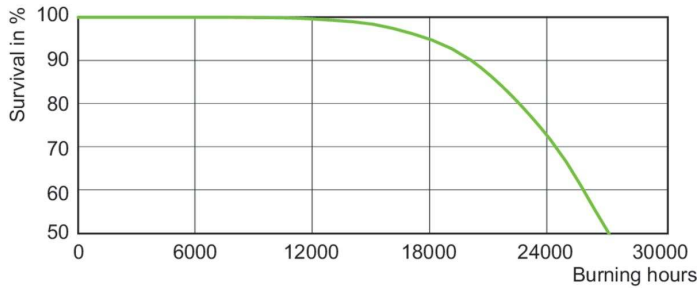

Photometrische Daten

Light Distribution Diagram - MASTER CityWh CDO-ET Plus 150W/828 E40

Spectral Power Distribution Colour - MASTER CityWh CDO-ET Plus 150W/828 E40

MASTER CityWhite CDO-ET Plus

Lebensdauer