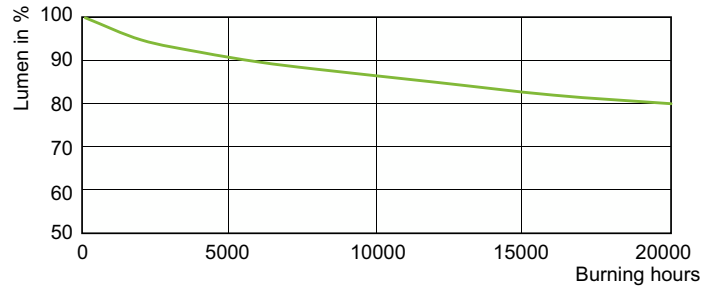

Photometrische Daten

Light Distribution Diagram - MASTER CityWh CDO-ET Plus 150W/828 E40

Spectral Power Distribution Colour - MASTER CityWh CDO-ET Plus 150W/828 E40

MASTER CityWhite CDO-ET Plus

Lebensdauer