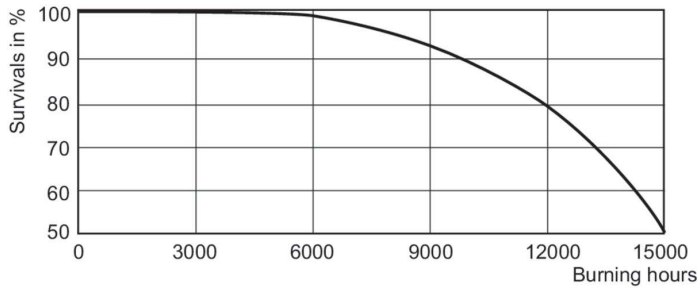

MASTER SDW-T

Lebensdauer

LDLE_SDW-T_35W_50W_825-Life expectancy diagram

Lumen Maintenance Diagram - MASTER SDW-T 50W/825 PG12-1 1SL/12