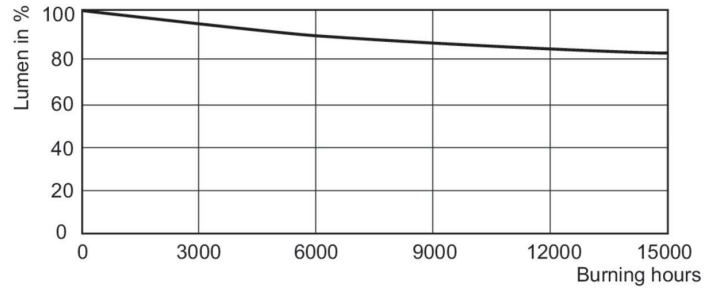

MASTER SDW-T

Lebensdauer

LDLE_SDW-T_35W_50W_825-Life expectancy diagram

Lumen Maintenance Diagram - MASTER SDW-T 50W/825 PG12-1 1SL/12