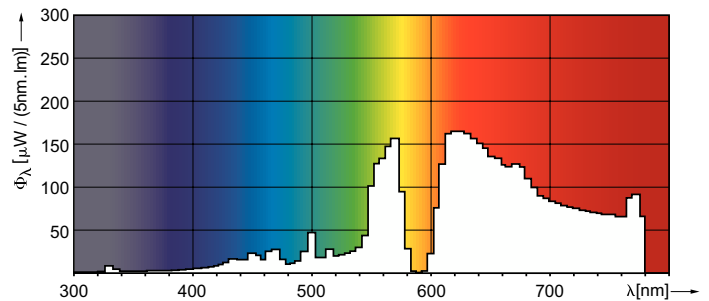

## Abmessungsskizzen

Product	D (max)	O	L	C (max)
MASTER SDW-T 50W/825 PG12-1 1SL/12	32 mm	15,4 mm	91 mm	149 mm

## Photometrische Daten

Light Distribution Diagram - MASTER SDW-T 50W/825 PG12-1 1SL/12

Spectral Power Distribution Colour - MASTER SDW-T 50W/825 PG12-1 1SL/12