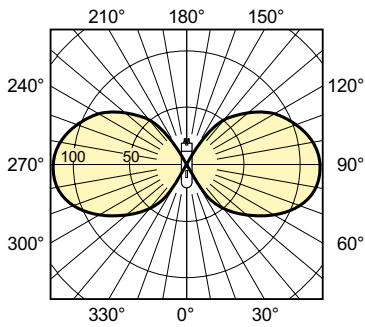

## Abmessungsskizzen

Product	D (max)	O	L	C (max)
MASTER SDW-T 50W/825 PG12-1 1SL/12	32 mm	15,4 mm	91 mm	149 mm

## Photometrische Daten

Light Distribution Diagram - MASTER SDW-T 50W/825 PG12-1 1SL/12

Spectral Power Distribution Colour - MASTER SDW-T 50W/825 PG12-1 1SL/12