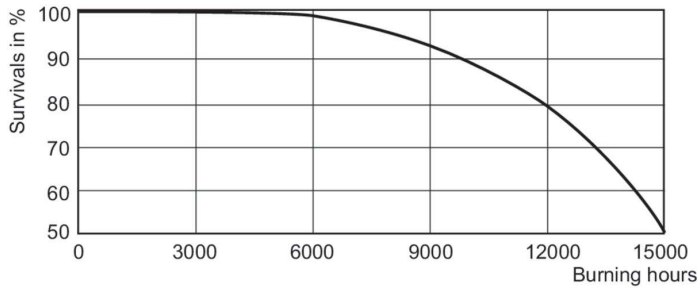

MASTER SDW-T

Lebensdauer

LDLE_SDW-T_35W_50W_825-Life expectancy diagram

Lumen Maintenance Diagram - MASTER SDW-T 35W/825 PG12-1 1SL/12