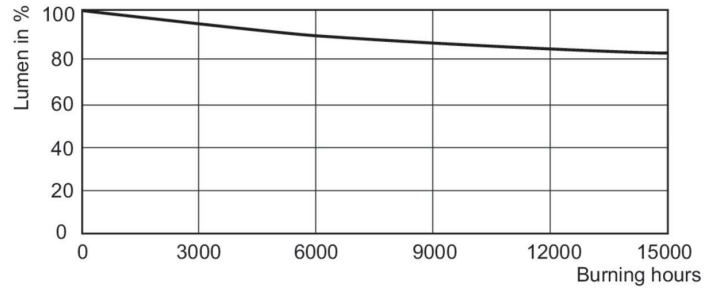

MASTER SDW-T

Lebensdauer

LDLE_SDW-T_35W_50W_825-Life expectancy diagram

Lumen Maintenance Diagram - MASTER SDW-T 35W/825 PG12-1 1SL/12