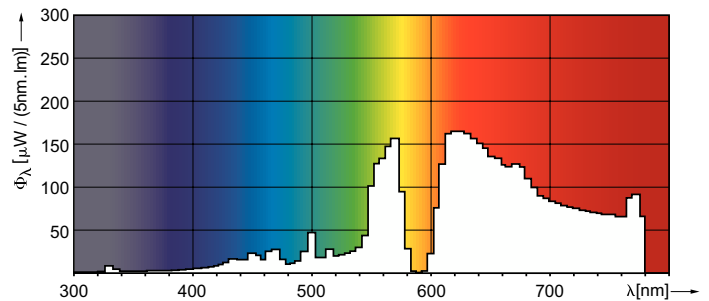

Abmessungsskizzen

Product	D (max)	O	L	C (max)
MASTER SDW-T 35W/825 PG12-1 1SL/12	32 mm	12,7 mm	91 mm	149 mm

Photometrische Daten

Light Distribution Diagram - MASTER SDW-T 35W/825 PG12-1 1SL/12

Spectral Power Distribution Colour - MASTER SDW-T 35W/825 PG12-1 1SL/12