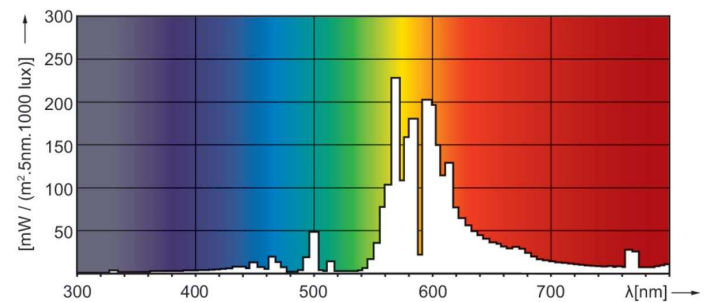

Spectral Power Distribution Colour - MST SON APIA Plus Xtra 50W E27 1SL/24