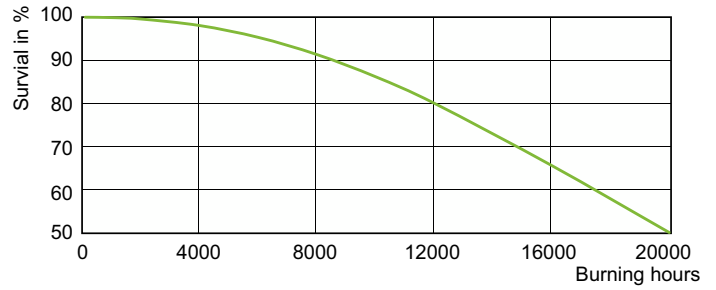

MASTER CityWhite CDO-TT Plus

Lebensdauer

Lumen Maintenance Diagram - MASTER CityWh CDO-TT Plus 70W/942 E27

HID, CDO-TT Plus 70W, 150W /942