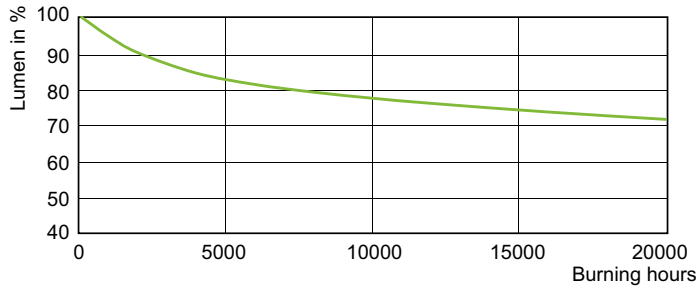

MASTER CityWhite CDO-TT Plus

Lebensdauer

Lumen Maintenance Diagram - MASTER CityWh CDO-TT Plus 70W/942 E27

HID, CDO-TT Plus 70W, 150W /942