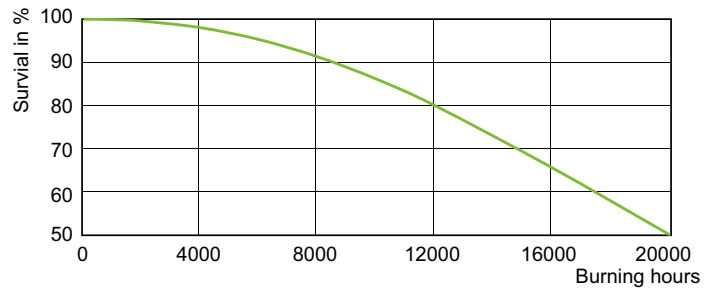

Photometrische Daten

Light Distribution Diagram - MASTER CityWh CDO-TT Plus 150W/942 E40

Spectral Power Distribution Colour - MASTER CityWh CDO-TT Plus 150W/942 E40

MASTER CityWhite CDO-TT Plus

Lebensdauer