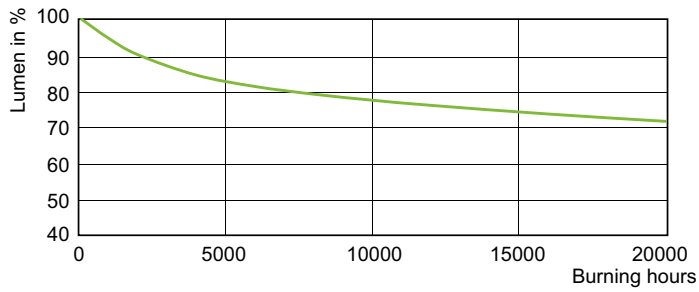

Photometrische Daten

Light Distribution Diagram - MASTER CityWh CDO-TT Plus 150W/942 E40

Spectral Power Distribution Colour - MASTER CityWh CDO-TT Plus 150W/942 E40

MASTER CityWhite CDO-TT Plus

Lebensdauer