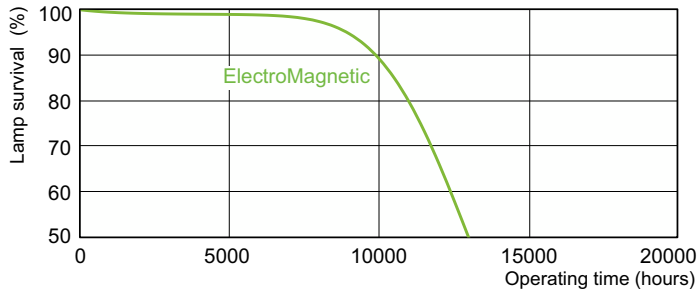

Product data

General Information		Controls and Dimming	
Cap-Base	G13 [Medium Bi-Pin Fluorescent]	Dimmable	Yes
Nominal lifetime	13,000 hour(s)		
Life to 50% Failures (Nom)	13,000 hour(s)	Mechanical and Housing	
		Bulb Shape	T8
Light Technical		Approval and Application	
Color Code	54-765	Mercury (Hg) Content (Nom)	8.0 mg
Luminous Flux	2,500 lm	Energy Consumption kWh/1000 h	43 kWh
Color Designation	Cool Daylight		
Correlated Color Temperature (Nom)	6500 K	Product Data	
Color rendering index (CRI)	72	Order product name	36 W G13 Cool daylight Linear fluorescent tube
Operating and Electrical		Full product name	36 W G13 Cool daylight Linear fluorescent tube
Power Consumption	36.0 W	Full product code	871150070271540
Lamp Current (Nom)	0.440 A	Order code	928048505436
Voltage (Nom)	103 V	Material Nr. (12NC)	928048505436
		Numerator - Quantity Per Pack	1
		Net Weight (Piece)	0.140 kg

TL-D Standard Colours

EAN/UPC - Product/Case	8711500702715
Numerator - Packs per outer box	25
EAN/UPC - Case	8711500727763

Dimensional drawing

Product	D (max)	A (max)	B (max)	B (min)	C (max)
36 W G13 Cool daylight Linear fluorescent tube	28 mm	1,199.4 mm	1,206.5 mm	1,204.1 mm	1,213.6 mm

Photometric data

Spectral Power Distribution Colour - TL-D 36W/54-765 1SL/25

Lifetime

Life expectancy diagram - 3 hour cycle

Life expectancy diagram - 12 hour cycle

TL-D Standard Colours

Lifetime

Lumen Maintenance Diagram - TL-D 36W/54-765 1SL/25