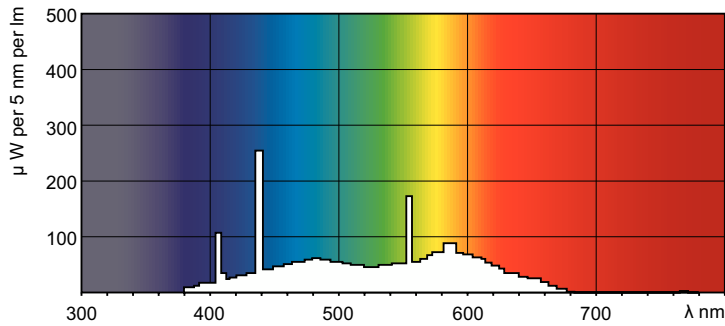

Product data

General Information		Controls and Dimming	
Cap-Base	G13 [Medium Bi-Pin Fluorescent]	Dimmable	Yes
Nominal lifetime	13,000 hour(s)		
Life to 50% Failures (Nom)	13,000 hour(s)	Mechanical and Housing	
		Bulb Shape	T8
Light Technical		Approval and Application	
Color Code	54-765	Mercury (Hg) Content (Nom)	8.0 mg
Luminous Flux	2,500 lm	Energy Consumption kWh/1000 h	43 kWh
Color Designation	Cool Daylight		
Correlated Color Temperature (Nom)	6500 K	Product Data	
Color rendering index (CRI)	72	Order product name	36 W G13 Cool daylight Linear fluorescent tube
Operating and Electrical		Full product name	36 W G13 Cool daylight Linear fluorescent tube
Power Consumption	36.0 W	Full product code	871150070271540
Lamp Current (Nom)	0.440 A	Order code	928048505436
Voltage (Nom)	103 V	Material Nr. (12NC)	928048505436
		Numerator - Quantity Per Pack	1
		Net Weight (Piece)	0.140 kg

TL-D Standard Colours

EAN/UPC - Product/Case	8711500702715
Numerator - Packs per outer box	25
EAN/UPC - Case	8711500727763

Dimensional drawing

Product	D (max)	A (max)	B (max)	B (min)	C (max)
36 W G13 Cool daylight Linear fluorescent tube	28 mm	1,199.4 mm	1,206.5 mm	1,204.1 mm	1,213.6 mm

Photometric data

Spectral Power Distribution Colour - TL-D 36W/54-765 1SL/25

Lifetime

Life expectancy diagram - 3 hour cycle

Life expectancy diagram - 12 hour cycle

TL-D Standard Colours

Lifetime

Lumen Maintenance Diagram - TL-D 36W/54-765 1SL/25