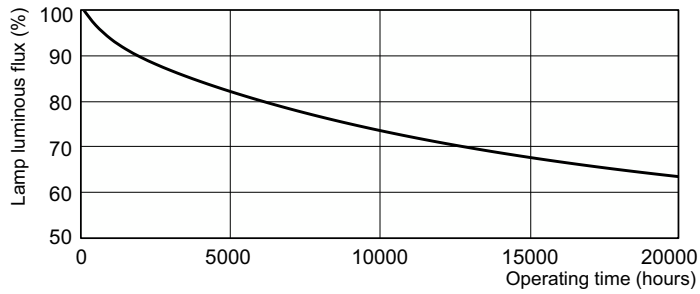

Product data

General Information		Controls and Dimming	
Cap-Base	G13 [Medium Bi-Pin Fluorescent]	Dimmable	Yes
Nominal lifetime	13,000 hour(s)		
Life to 50% Failures (Nom)	13,000 hour(s)	Mechanical and Housing	
		Bulb Shape	T8
Light Technical		Approval and Application	
Color Code	54-765	Mercury (Hg) Content (Nom)	8.0 mg
Luminous Flux	2,500 lm	Energy Consumption kWh/1000 h	43 kWh
Color Designation	Cool Daylight		
Correlated Color Temperature (Nom)	6500 K	Product Data	
Color rendering index (CRI)	72	Order product name	36 W G13 Cool daylight Linear fluorescent tube
Operating and Electrical		Full product name	36 W G13 Cool daylight Linear fluorescent tube
Power Consumption	36.0 W	Full product code	871150070271540
Lamp Current (Nom)	0.440 A	Order code	928048505436
Voltage (Nom)	103 V	Material Nr. (12NC)	928048505436
		Numerator - Quantity Per Pack	1
		Net Weight (Piece)	0.140 kg

Photometric data

Spectral Power Distribution Colour - TL-D 36W/54-765 1SL/25

Lifetime

Life expectancy diagram - 3 hour cycle

Life expectancy diagram - 12 hour cycle

TL-D Standard Colours

Lifetime

Lumen Maintenance Diagram - TL-D 36W/54-765 1SL/25