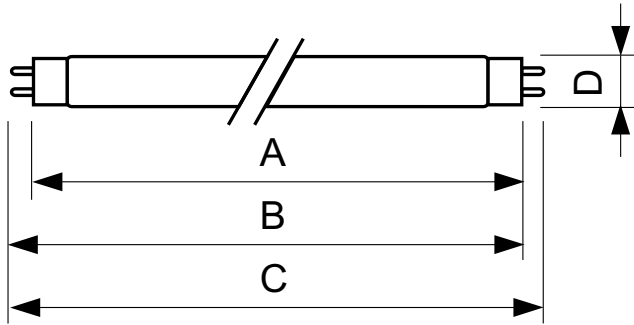

TL-D Standard Colours

36 W G13 Cool daylight Linear fluorescent tube

TL-D Standard Colors lamps (tube diameter of 26 mm) create atmospheres from warm white to cool daylight. Lamps with moderate efficacy and color rendering.

Product data

General Information		Controls and Dimming	
Cap-Base	G13 [Medium Bi-Pin Fluorescent]	Dimmable	Yes
Nominal lifetime	13,000 hour(s)		
Life to 50% Failures (Nom)	13,000 hour(s)	Mechanical and Housing	
		Bulb Shape	T8
Light Technical		Approval and Application	
Color Code	54-765	Mercury (Hg) Content (Nom)	8.0 mg
Luminous Flux	2,500 lm	Energy Consumption kWh/1000 h	43 kWh
Color Designation	Cool Daylight		
Correlated Color Temperature (Nom)	6500 K	Product Data	
Color rendering index (CRI)	72	Order product name	36 W G13 Cool daylight Linear fluorescent tube
Operating and Electrical		Full product name	36 W G13 Cool daylight Linear fluorescent tube
Power Consumption	36.0 W	Full product code	871150070271540
Lamp Current (Nom)	0.440 A	Order code	928048505436
Voltage (Nom)	103 V	Material Nr. (12NC)	928048505436
		Numerator - Quantity Per Pack	1
		Net Weight (Piece)	0.140 kg

TL-D Standard Colours

EAN/UPC - Product/Case	8711500702715
Numerator - Packs per outer box	25
EAN/UPC - Case	8711500727763

Dimensional drawing

Product	D (max)	A (max)	B (max)	B (min)	C (max)
36 W G13 Cool daylight Linear fluorescent tube	28 mm	1,199.4 mm	1,206.5 mm	1,204.1 mm	1,213.6 mm

Photometric data

Spectral Power Distribution Colour - TL-D 36W/54-765 1SL/25

Lifetime

Life expectancy diagram - 3 hour cycle

Life expectancy diagram - 12 hour cycle

TL-D Standard Colours

Lifetime

Lumen Maintenance Diagram - TL-D 36W/54-765 1SL/25