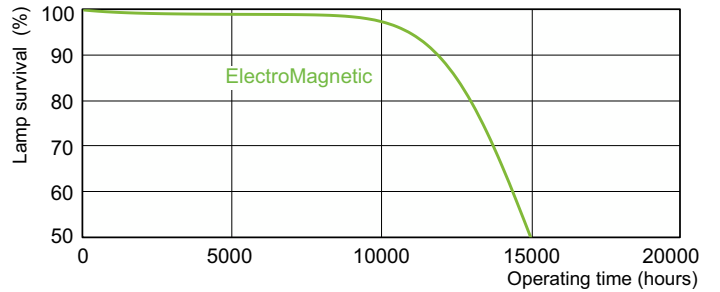

Product data

General Information		Controls and Dimming	
Cap-Base	G13 [Medium Bi-Pin Fluorescent]	Dimmable	Yes
Nominal lifetime	13,000 hour(s)		
Life to 50% Failures (Nom)	13,000 hour(s)	Mechanical and Housing	
		Bulb Shape	T8
Light Technical		Approval and Application	
Color Code	54-765	Mercury (Hg) Content (Nom)	8.0 mg
Luminous Flux	2,500 lm	Energy Consumption kWh/1000 h	43 kWh
Color Designation	Cool Daylight		
Correlated Color Temperature (Nom)	6500 K	Product Data	
Color rendering index (CRI)	72	Order product name	36 W G13 Cool daylight Linear fluorescent tube
Operating and Electrical		Full product name	36 W G13 Cool daylight Linear fluorescent tube
Power Consumption	36.0 W	Full product code	871150070271540
Lamp Current (Nom)	0.440 A	Order code	928048505436
Voltage (Nom)	103 V	Material Nr. (12NC)	928048505436
		Numerator - Quantity Per Pack	1
		Net Weight (Piece)	0.140 kg

Photometric data

Spectral Power Distribution Colour - TL-D 36W/54-765 1SL/25

Lifetime

Life expectancy diagram - 3 hour cycle

Life expectancy diagram - 12 hour cycle

TL-D Standard Colours

Lifetime

Lumen Maintenance Diagram - TL-D 36W/54-765 1SL/25