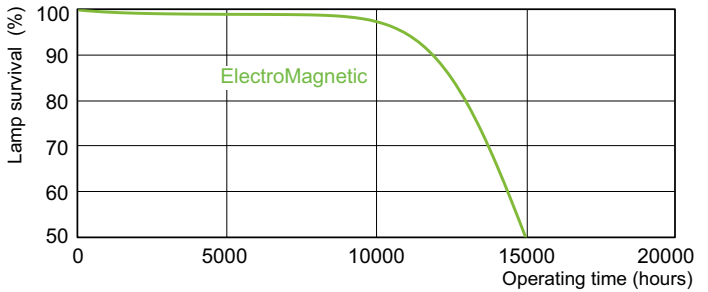

## Photometric data

Spectral Power Distribution Colour - TL-D 36W/54-765 1SL/25

## Lifetime

Life expectancy diagram - 3 hour cycle

Life expectancy diagram - 12 hour cycle