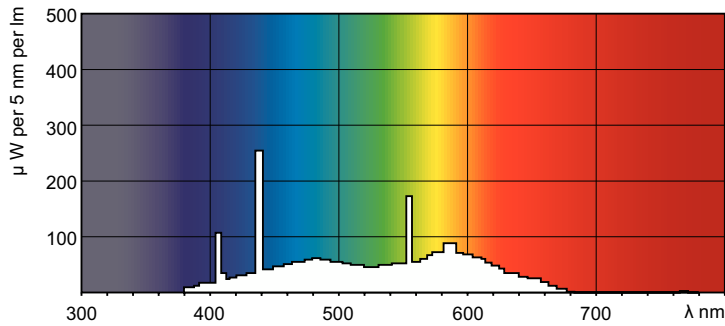

## TL-D 36W/54-765 1SL/25

TL-D Standard Colors lamps (tube diameter of 26 mm) create atmospheres from warm white to cool daylight. Lamps with moderate efficacy and color rendering.

### Product data

General Information		Controls and Dimming	
Cap-Base	G13 [Medium Bi-Pin Fluorescent]	Dimmable	Yes
Nominal lifetime	13,000 hour(s)		
Life to 50% Failures (Nom)	13,000 hour(s)	Mechanical and Housing	
		Bulb Shape	T8
Light Technical		Approval and Application	
Color Code	54-765	Mercury (Hg) Content (Nom)	8.0 mg
Luminous Flux	2,500 lm	Energy Consumption kWh/1000 h	43 kWh
Color Designation	Cool Daylight		
Correlated Color Temperature (Nom)	6500 K	Product Data	
Color rendering index (CRI)	72	Order product name	36 W G13 Cool daylight Linear fluorescent tube
Operating and Electrical		Full product name	TL-D 36W/54-765 1SL/25
Power Consumption	36.0 W	Full product code	871150070271540
Lamp Current (Nom)	0.440 A	Order code	70271540
Voltage (Nom)	103 V	Material Nr. (12NC)	928048505436
		Numerator - Quantity Per Pack	1
		Net Weight (Piece)	0.140 kg

## Dimensional drawing

Product	D (max)	A (max)	B (max)	B (min)	C (max)
36 W G13 Cool daylight Linear fluorescent tube	28 mm	1,199.4 mm	1,206.5 mm	1,204.1 mm	1,213.6 mm

## Photometric data

Spectral Power Distribution Colour - TL-D 36W/54-765 1SL/25