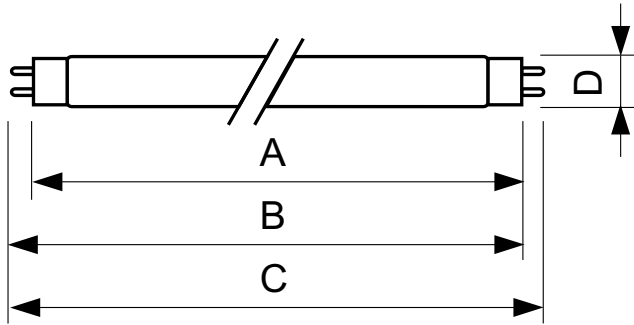

## TL-D 36W/54-765 1SL/25

TL-D Standard Colors lamps (tube diameter of 26 mm) create atmospheres from warm white to cool daylight. Lamps with moderate efficacy and color rendering.

### Product data

General Information		Controls and Dimming	
Cap-Base	G13 [Medium Bi-Pin Fluorescent]	Dimmable	Yes
Nominal lifetime	13,000 hour(s)		
Life to 50% Failures (Nom)	13,000 hour(s)	Mechanical and Housing	
		Bulb Shape	T8
Light Technical		Approval and Application	
Color Code	54-765	Mercury (Hg) Content (Nom)	8.0 mg
Luminous Flux	2,500 lm	Energy Consumption kWh/1000 h	43 kWh
Color Designation	Cool Daylight		
Correlated Color Temperature (Nom)	6500 K	Product Data	
Color rendering index (CRI)	72	Order product name	36 W G13 Cool daylight Linear fluorescent tube
Operating and Electrical		Full product name	TL-D 36W/54-765 1SL/25
Power Consumption	36.0 W	Full product code	871150070271540
Lamp Current (Nom)	0.440 A	Order code	70271540
Voltage (Nom)	103 V	Material Nr. (12NC)	928048505436
		Numerator - Quantity Per Pack	1
		Net Weight (Piece)	0.140 kg

## Dimensional drawing

Product	D (max)	A (max)	B (max)	B (min)	C (max)
36 W G13 Cool daylight Linear fluorescent tube	28 mm	1,199.4 mm	1,206.5 mm	1,204.1 mm	1,213.6 mm