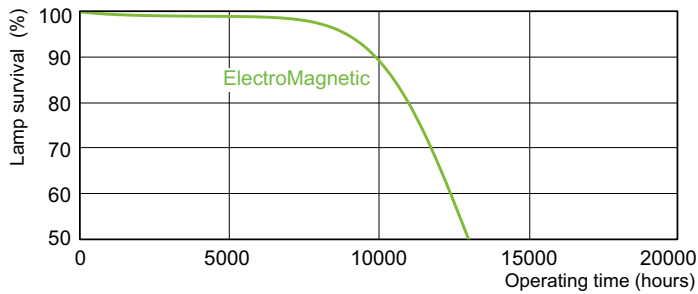

Lifetime

Life expectancy diagram - 3 hour cycle