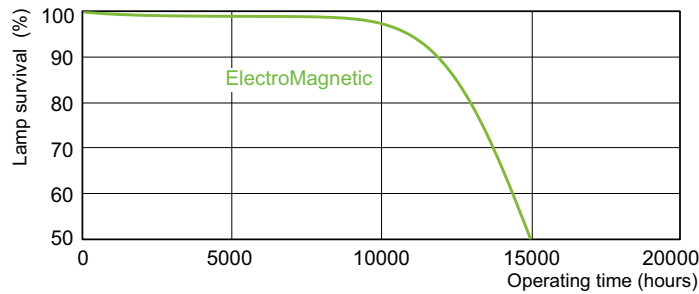

Product	D (max)	A (max)	B (max)	B (min)	C (max)
36 W G13 Cool white Linear fluorescent tube	28 mm	1.199,4 mm	1.206,5 mm	1.204,1 mm	1.213,6 mm

Photometric data

Spectral Power Distribution Colour - TL-D 36W/33-640 1SL/25

Lifetime

Life expectancy diagram - 3 hour cycle

Life expectancy diagram - 12 hour cycle

TL-D Standard Colours

Lifetime

Lumen Maintenance Diagram - TL-D 36W/33-640 1SL/25