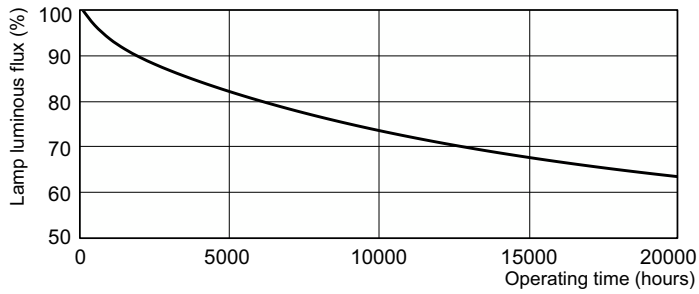

Lifetime

Life expectancy diagram - 3 hour cycle

Life expectancy diagram - 12 hour cycle

TL-D Standard Colours

Lifetime

Lumen Maintenance Diagram - TL-D 36W/33-640 1SL/25