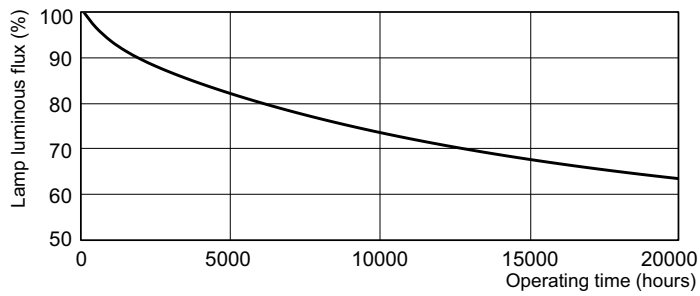

TL-D Standard Colours

Lifetime

Lumen Maintenance Diagram - TL-D 36W/33-640 1SL/25