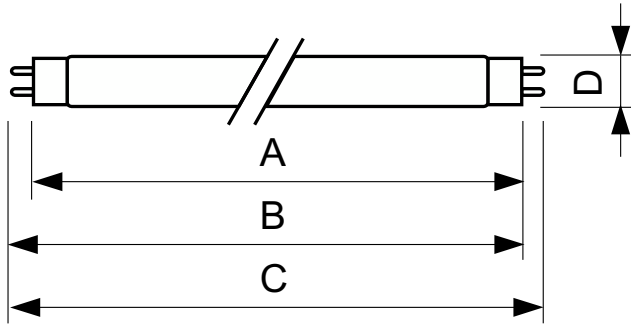

## Dimensional drawing

Product	D (max)	A (max)	B (max)	B (min)	C (max)
TL-D 36W/33-640 1SL/25	28 mm	1,199.4 mm	1,206.5 mm	1,204.1 mm	1,213.6 mm