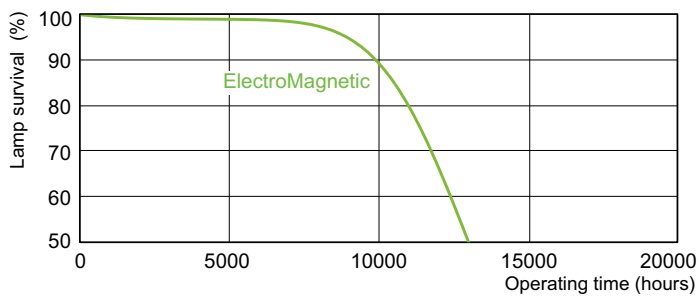

Lifetime

Life Expectancy Diagram - TL-D 36W/33-640 1SL/25

Life Expectancy Diagram - TL-D 36W/33-640 1SL/25