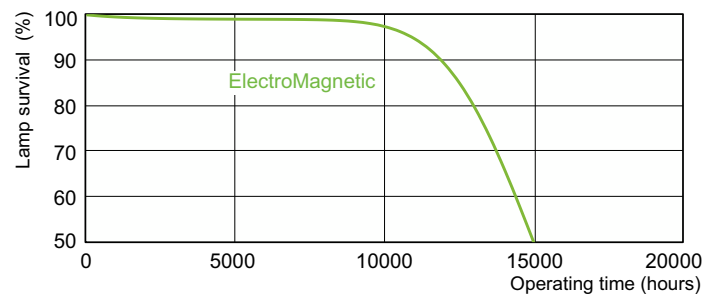

Lifetime

Life Expectancy Diagram - TL-D 36W/33-640 1SL/25

Life Expectancy Diagram - TL-D 36W/33-640 1SL/25