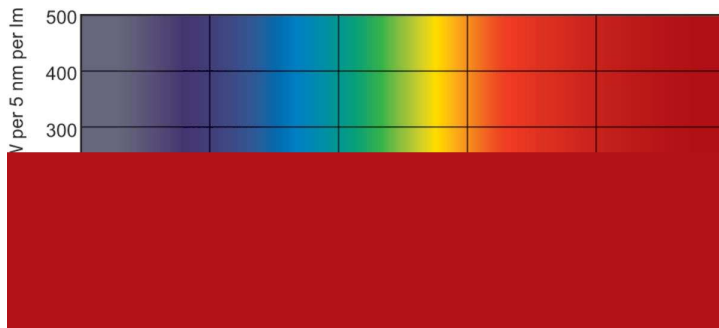

## Photometric data

Spectral Power Distribution Colour - TL-D 36W/33-640 1SL/25