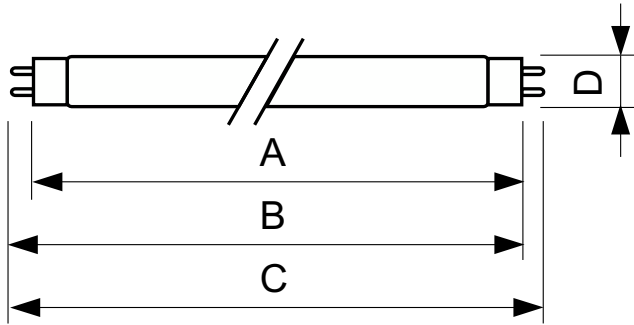

TL-D Standard Colours

18 W G13 Cool daylight Linear fluorescent tube

TL-D Standard Colors lamps (tube diameter of 26 mm) create atmospheres from warm white to cool daylight. Lamps with moderate efficacy and color rendering.

Product data

General Information		Controls and Dimming	
Cap-Base	G13 [Medium Bi-Pin Fluorescent]	Dimmable	Yes
Nominal lifetime	13,000 hour(s)		
Life to 50% Failures (Nom)	13,000 hour(s)	Mechanical and Housing	
		Bulb Shape	T8
Light Technical		Approval and Application	
Color Code	54-765	Mercury (Hg) Content (Nom)	8.0 mg
Luminous Flux	1,050 lm	Energy Consumption kWh/1000 h	22 kWh
Color Designation	Cool Daylight		
Correlated Color Temperature (Nom)	6200 K	Product Data	
Color rendering index (CRI)	72	Order product name	18 W G13 Cool daylight Linear fluorescent tube
Operating and Electrical		Full product name	18 W G13 Cool daylight Linear fluorescent tube
Power Consumption	18.0 W	Full product code	871150070267840
Lamp Current (Nom)	0.360 A	Order code	928048005436
Voltage (Nom)	59 V	Material Nr. (12NC)	928048005436
		Numerator - Quantity Per Pack	1
		Net Weight (Piece)	0.070 kg

TL-D Standard Colours

EAN/UPC - Product/Case	8711500702678
Numerator - Packs per outer box	25
EAN/UPC - Case	8711500727145

Dimensional drawing

Product	D (max)	A (max)	B (max)	B (min)	C (max)
18 W G13 Cool daylight Linear fluorescent tube	28 mm	589.8 mm	596.9 mm	594.5 mm	604 mm

Photometric data

Spectral Power Distribution Colour - TL-D 18W/54-765 1SL/25

Lifetime

Life expectancy diagram - 3 hour cycle

Life expectancy diagram - 12 hour cycle

TL-D Standard Colours

Lifetime

Lumen Maintenance Diagram - TL-D 18W/54-765 1SL/25