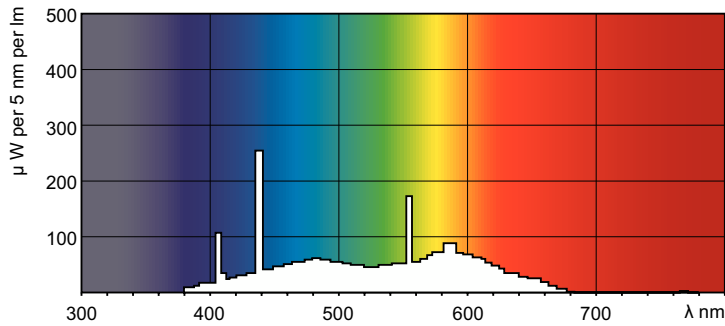

Product data

General Information		Controls and Dimming	
Cap-Base	G13 [Medium Bi-Pin Fluorescent]	Dimmable	Yes
Nominal lifetime	13,000 hour(s)		
Life to 50% Failures (Nom)	13,000 hour(s)	Mechanical and Housing	
		Bulb Shape	T8
Light Technical		Approval and Application	
Color Code	54-765	Mercury (Hg) Content (Nom)	8.0 mg
Luminous Flux	1,050 lm	Energy Consumption kWh/1000 h	22 kWh
Color Designation	Cool Daylight		
Correlated Color Temperature (Nom)	6200 K	Product Data	
Color rendering index (CRI)	72	Order product name	18 W G13 Cool daylight Linear fluorescent tube
Operating and Electrical		Full product name	18 W G13 Cool daylight Linear fluorescent tube
Power Consumption	18.0 W	Full product code	871150070267840
Lamp Current (Nom)	0.360 A	Order code	928048005436
Voltage (Nom)	59 V	Material Nr. (12NC)	928048005436
		Numerator - Quantity Per Pack	1
		Net Weight (Piece)	0.070 kg

TL-D Standard Colours

EAN/UPC - Product/Case	8711500702678
Numerator - Packs per outer box	25
EAN/UPC - Case	8711500727145

Dimensional drawing

Product	D (max)	A (max)	B (max)	B (min)	C (max)
18 W G13 Cool daylight Linear fluorescent tube	28 mm	589.8 mm	596.9 mm	594.5 mm	604 mm

Photometric data

Spectral Power Distribution Colour - TL-D 18W/54-765 1SL/25

Lifetime

Life expectancy diagram - 3 hour cycle

Life expectancy diagram - 12 hour cycle

TL-D Standard Colours

Lifetime

Lumen Maintenance Diagram - TL-D 18W/54-765 1SL/25