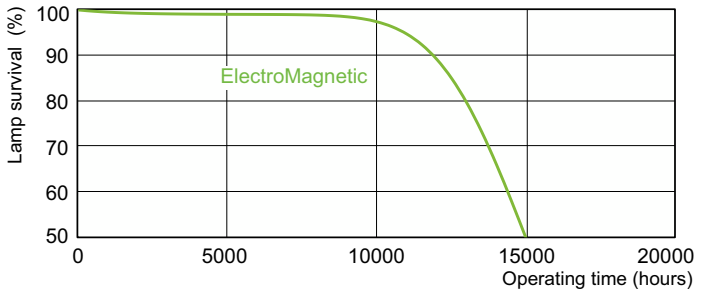

Product data

General Information		Controls and Dimming	
Cap-Base	G13 [Medium Bi-Pin Fluorescent]	Dimmable	Yes
Nominal lifetime	13,000 hour(s)		
Life to 50% Failures (Nom)	13,000 hour(s)	Mechanical and Housing	
		Bulb Shape	T8
Light Technical		Approval and Application	
Color Code	54-765	Mercury (Hg) Content (Nom)	8.0 mg
Luminous Flux	1,050 lm	Energy Consumption kWh/1000 h	22 kWh
Color Designation	Cool Daylight		
Correlated Color Temperature (Nom)	6200 K	Product Data	
Color rendering index (CRI)	72	Order product name	18 W G13 Cool daylight Linear fluorescent tube
Operating and Electrical		Full product name	18 W G13 Cool daylight Linear fluorescent tube
Power Consumption	18.0 W	Full product code	871150070267840
Lamp Current (Nom)	0.360 A	Order code	928048005436
Voltage (Nom)	59 V	Material Nr. (12NC)	928048005436
		Numerator - Quantity Per Pack	1
		Net Weight (Piece)	0.070 kg

Photometric data

Spectral Power Distribution Colour - TL-D 18W/54-765 1SL/25

Lifetime

Life expectancy diagram - 3 hour cycle

Life expectancy diagram - 12 hour cycle

TL-D Standard Colours

Lifetime

Lumen Maintenance Diagram - TL-D 18W/54-765 1SL/25