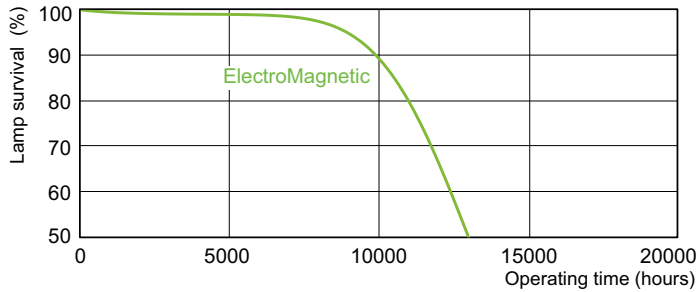

Product data

General Information		Controls and Dimming	
Cap-Base	G13 [Medium Bi-Pin Fluorescent]	Dimmable	Yes
Nominal lifetime	13,000 hour(s)		
Life to 50% Failures (Nom)	13,000 hour(s)	Mechanical and Housing	
		Bulb Shape	T8
Light Technical		Approval and Application	
Color Code	54-765	Mercury (Hg) Content (Nom)	8.0 mg
Luminous Flux	1,050 lm	Energy Consumption kWh/1000 h	22 kWh
Color Designation	Cool Daylight		
Correlated Color Temperature (Nom)	6200 K	Product Data	
Color rendering index (CRI)	72	Order product name	18 W G13 Cool daylight Linear fluorescent tube
Operating and Electrical		Full product name	18 W G13 Cool daylight Linear fluorescent tube
Power Consumption	18.0 W	Full product code	871150070267840
Lamp Current (Nom)	0.360 A	Order code	928048005436
Voltage (Nom)	59 V	Material Nr. (12NC)	928048005436
		Numerator - Quantity Per Pack	1
		Net Weight (Piece)	0.070 kg

TL-D Standard Colours

EAN/UPC - Product/Case	8711500702678
Numerator - Packs per outer box	25
EAN/UPC - Case	8711500727145

Dimensional drawing

Product	D (max)	A (max)	B (max)	B (min)	C (max)
18 W G13 Cool daylight Linear fluorescent tube	28 mm	589.8 mm	596.9 mm	594.5 mm	604 mm

Photometric data

Spectral Power Distribution Colour - TL-D 18W/54-765 1SL/25

Lifetime

Life expectancy diagram - 3 hour cycle

Life expectancy diagram - 12 hour cycle

TL-D Standard Colours

Lifetime

Lumen Maintenance Diagram - TL-D 18W/54-765 1SL/25