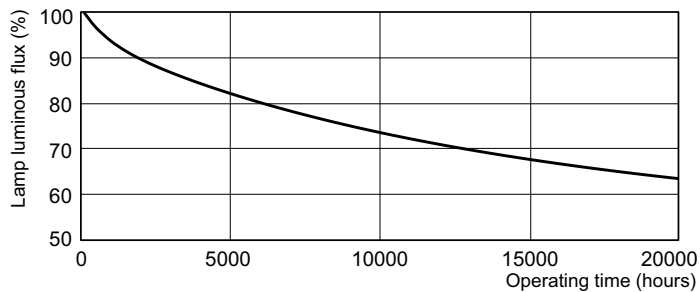

Product data

General Information		Controls and Dimming	
Cap-Base	G13 [Medium Bi-Pin Fluorescent]	Dimmable	Yes
Nominal lifetime	13,000 hour(s)		
Life to 50% Failures (Nom)	13,000 hour(s)	Mechanical and Housing	
		Bulb Shape	T8
Light Technical		Approval and Application	
Color Code	54-765	Mercury (Hg) Content (Nom)	8.0 mg
Luminous Flux	1,050 lm	Energy Consumption kWh/1000 h	22 kWh
Color Designation	Cool Daylight		
Correlated Color Temperature (Nom)	6200 K	Product Data	
Color rendering index (CRI)	72	Order product name	18 W G13 Cool daylight Linear fluorescent tube
Operating and Electrical		Full product name	18 W G13 Cool daylight Linear fluorescent tube
Power Consumption	18.0 W	Full product code	871150070267840
Lamp Current (Nom)	0.360 A	Order code	928048005436
Voltage (Nom)	59 V	Material Nr. (12NC)	928048005436
		Numerator - Quantity Per Pack	1
		Net Weight (Piece)	0.070 kg

Photometric data

Spectral Power Distribution Colour - TL-D 18W/54-765 1SL/25

Lifetime

Life expectancy diagram - 3 hour cycle

Life expectancy diagram - 12 hour cycle

TL-D Standard Colours

Lifetime

Lumen Maintenance Diagram - TL-D 18W/54-765 1SL/25