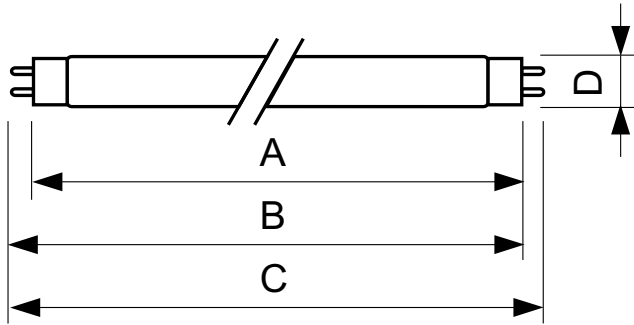

Operating and Electrical	
Power Consumption	18.0 W
Lamp Current (Nom)	0.360 A
Voltage (Nom)	59 V

Controls and Dimming	
Dimmable	Yes

Mechanical and Housing	
Bulb Shape	T8

Approval and Application	
Mercury (Hg) Content (Nom)	8.0 mg
Energy Consumption kWh/1000 h	22 kWh

Product Data	
Order product name	18 W G13 Cool daylight Linear fluorescent tube
Full product name	TL-D 18W/54-765 1SL/25
Full product code	871150070267840
Order code	70267840
Material Nr. (12NC)	928048005436
Numerator - Quantity Per Pack	1
Net Weight (Piece)	0.070 kg

## Dimensional drawing

Product	D (max)	A (max)	B (max)	B (min)	C (max)
18 W G13 Cool daylight Linear fluorescent tube	28 mm	589.8 mm	596.9 mm	594.5 mm	604 mm