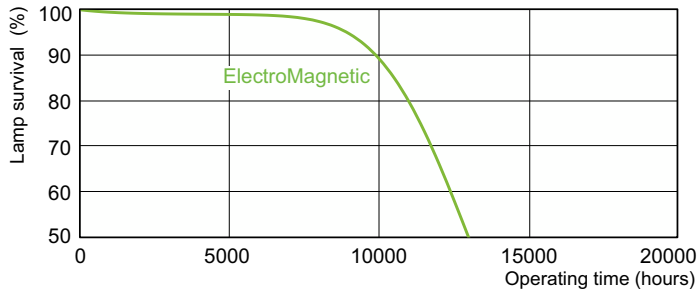

Lifetime

Life expectancy diagram - 3 hour cycle