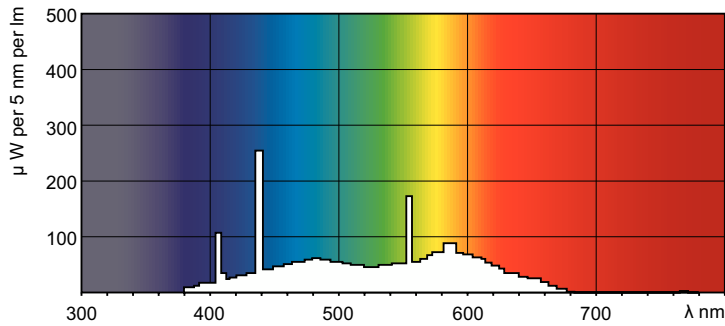

## Dimensional drawing

Product	D (max)	A (max)	B (max)	B (min)	C (max)
18 W G13 Cool daylight Linear fluorescent tube	28 mm	589.8 mm	596.9 mm	594.5 mm	604 mm

## Photometric data

Spectral Power Distribution Colour - TL-D 18W/54-765 1SL/25