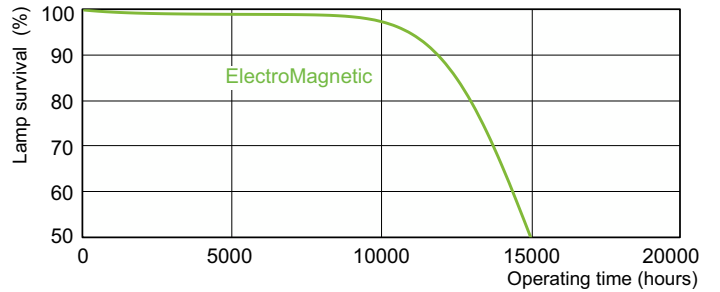

## Photometric data

Spectral Power Distribution Colour - TL-D 18W/54-765 1SL/25

## Lifetime

Life expectancy diagram - 3 hour cycle

Life expectancy diagram - 12 hour cycle