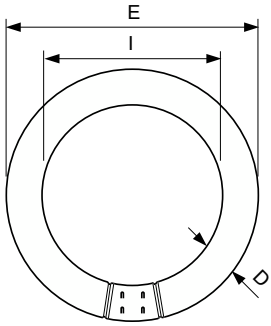

Operating and Electrical	
Power Consumption	31 W
Lamp Current (Nom)	0.43 A
Voltage (Nom)	84 V

Controls and Dimming	
Dimmable	No

Mechanical and Housing	
Bulb Shape	C-T29

Product Data	
Order product name	32W T9 Soft White Circline Fluorescent
Full product name	FC12T9/SOFTWHITE/32W/12 12PK
Order code	391227
Material Nr. (12NC)	928028683035
Numerator - Quantity Per Pack	1
Net Weight (Piece)	0.397 lb
EAN/UPC - Product/Case	046677391225
Numerator - Packs per outer box	12
EAN/UPC - Case	50046677391220

## Dimensional drawing

Product	D (max)	D (min)	E (min)	E (max)	I (min)	I (max)
32W T9 Soft White	1-1/4 inch	1-1/16	11-1/2	12 inch	9-7/16	9-11/16
Circline		inch	inch		inch	inch
Fluorescent						