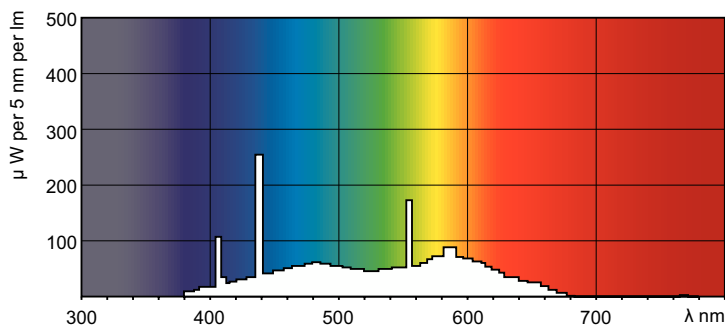

Dimensional drawing

Product	D (max)	A (max)	B (max)	B (min)	C (max)
30 W G13 Cool daylight Linear fluorescent tube	28 mm	894,6 mm	901,7 mm	899,3 mm	908,8 mm

Photometric data

Spectral Power Distribution Colour - TL-D 30W/54-765 1SL/25