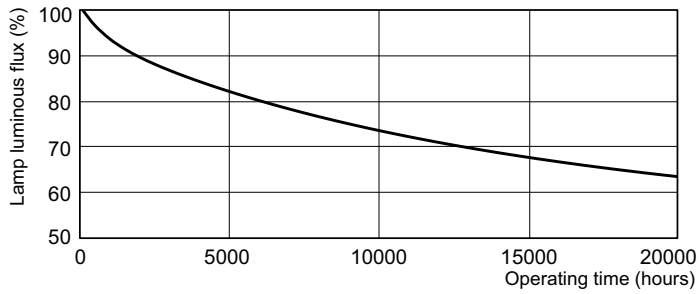

Dimensional drawing

Product	D (max)	A (max)	B (max)	B (min)	C (max)
30 W G13 Cool daylight Linear fluorescent tube	28 mm	894,6 mm	901,7 mm	899,3 mm	908,8 mm

Photometric data

Spectral Power Distribution Colour - TL-D 30W/54-765 1SL/25

Lifetime

Life expectancy diagram - 3 hour cycle

Life expectancy diagram - 12 hour cycle

TL-D Standard Colours

Lifetime

Lumen Maintenance Diagram - TL-D 30W/54-765 1SL/25