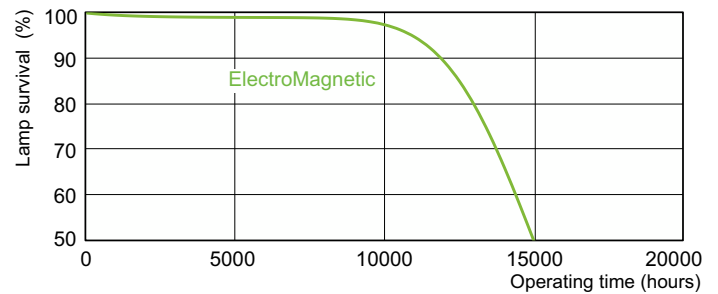

Dimensional drawing

Product	D (max)	A (max)	B (max)	B (min)	C (max)
30 W G13 Cool daylight Linear fluorescent tube	28 mm	894,6 mm	901,7 mm	899,3 mm	908,8 mm

Photometric data

Spectral Power Distribution Colour - TL-D 30W/54-765 1SL/25

Lifetime

Life expectancy diagram - 3 hour cycle

Life expectancy diagram - 12 hour cycle

TL-D Standard Colours

Lifetime

Lumen Maintenance Diagram - TL-D 30W/54-765 1SL/25