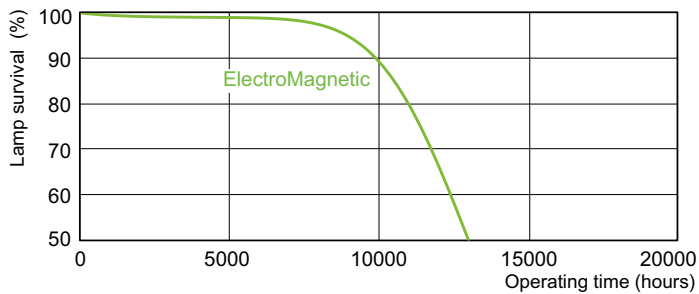

Dimensional drawing

Product	D (max)	A (max)	B (max)	B (min)	C (max)
30 W G13 Cool daylight Linear fluorescent tube	28 mm	894,6 mm	901,7 mm	899,3 mm	908,8 mm

Photometric data

Spectral Power Distribution Colour - TL-D 30W/54-765 1SL/25

Lifetime

Life expectancy diagram - 3 hour cycle

Life expectancy diagram - 12 hour cycle

TL-D Standard Colours

Lifetime

Lumen Maintenance Diagram - TL-D 30W/54-765 1SL/25