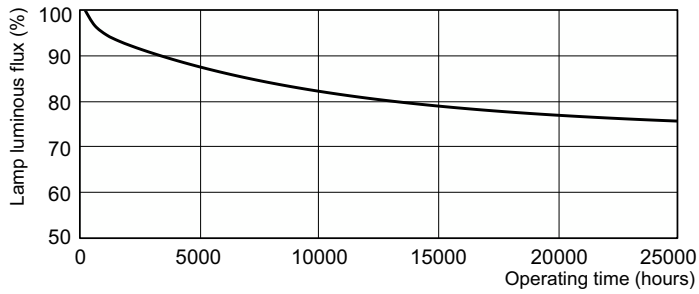

MASTER TL-D 79er Lichtfarbe

Lebensdauer

Lumen Maintenance Diagram - MASTER TL-D Food 30W/79 SLV/25