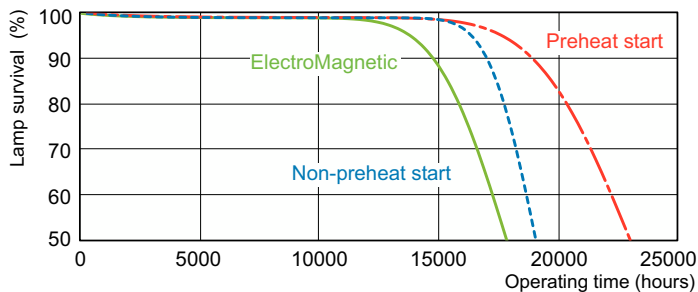

Lebensdauer

Life expectancy diagram - 12 hour cycle