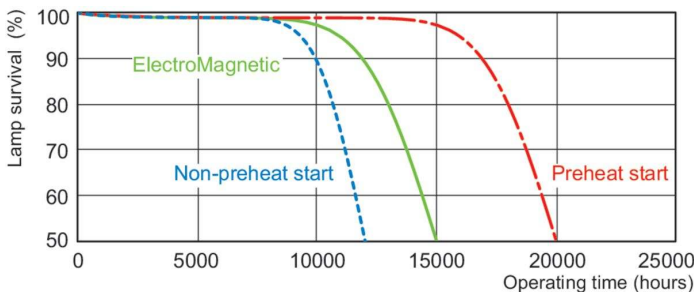

## Photometrische Daten

Spectral Power Distribution Colour - MASTER TL-D Food 30W/79 SLV/25

## Lebensdauer

Life expectancy diagram - 12 hour cycle

Life expectancy diagram - 3 hour cycle