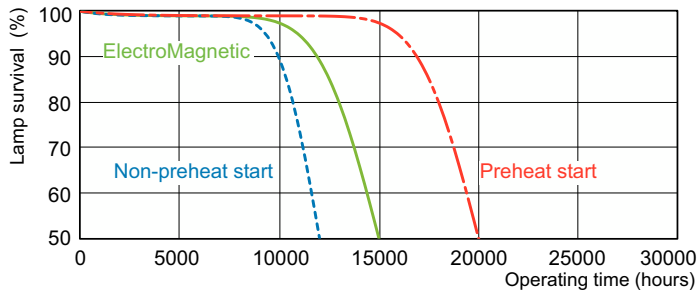

TL-D LIFEMAX Super 80

Dimensional drawing

Product	D (max)	A (max)	B (max)	B (min)	C (max)
36 W G13 Warm white Linear fluorescent tube	28 mm	1199.4 mm	1206.5 mm	1204.1 mm	1213.6 mm

Photometric data

Spectral Power Distribution Colour - TL-D 36W/830 1SL/25

Lifetime

Life expectancy diagram - 3 hour cycle

Life expectancy diagram - 12 hour cycle

TL-D LIFEMAX Super 80

Lifetime

Lumen Maintenance Diagram - TL-D 36W/830 1SL/25