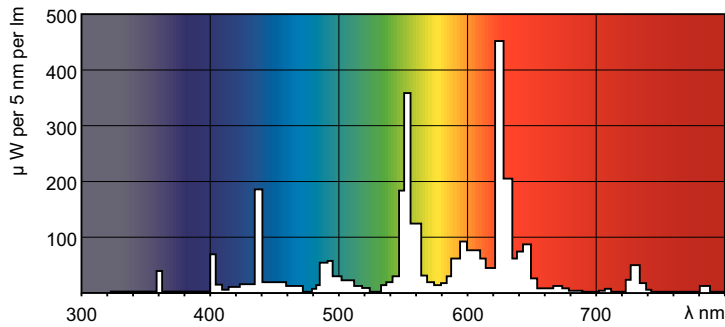

TL-D LIFEMAX Super 80

36 W G13 Warm white Linear fluorescent tube

The TL-D LIFEMAX Super 80 lamp offers more lumens per watt and better color rendering than TL-D standard colors. Furthermore, it has a lower mercury content. The lamp can be operated in existing TL-D luminaires.

Product data

General Information	
Cap-Base	G13 [Medium Bi-Pin Fluorescent]
Nominal lifetime	15000 hour(s)
Life to 50% Failures (Nom)	15000 hour(s)

Light Technical	
Color Code	830 [CCT of 3000K]
Luminous Efficacy (rated) (Nom)	90 lm/W
Color Designation	Warm White (WW)
Correlated Color Temperature (Nom)	3000 K
Color rendering index (CRI)	83

Product Data	
Order product name	36 W G13 Warm white Linear fluorescent tube
Full product name	36 W G13 Warm white Linear fluorescent tube
Full product code	871150028559140
Order code	927982283036
Material Nr. (12NC)	927982283036
Numerator - Quantity Per Pack	1
Net Weight (Piece)	0.140 kg
EAN/UPC - Product/Case	8711500285591
Numerator - Packs per outer box	25
EAN/UPC - Case	8711500285874

TL-D LIFEMAX Super 80

Dimensional drawing

Product	D (max)	A (max)	B (max)	B (min)	C (max)
36 W G13 Warm white Linear fluorescent tube	28 mm	1199.4 mm	1206.5 mm	1204.1 mm	1213.6 mm

Photometric data

Spectral Power Distribution Colour - TL-D 36W/830 1SL/25