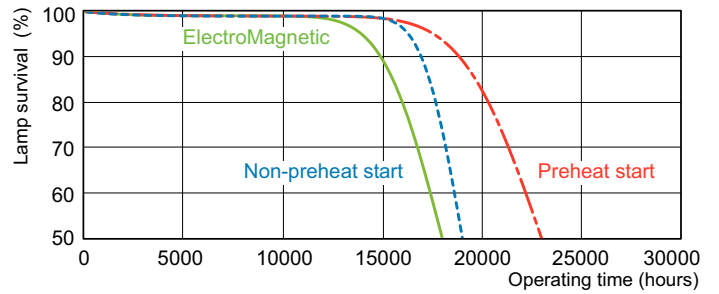

TL-D LIFEMAX Super 80

Dimensional drawing

Product	D (max)	A (max)	B (max)	B (min)	C (max)
36 W G13 Warm white Linear fluorescent tube	28 mm	1199.4 mm	1206.5 mm	1204.1 mm	1213.6 mm

Photometric data

Spectral Power Distribution Colour - TL-D 36W/830 1SL/25

Lifetime

Life expectancy diagram - 3 hour cycle

Life expectancy diagram - 12 hour cycle

TL-D LIFEMAX Super 80

Lifetime

Lumen Maintenance Diagram - TL-D 36W/830 1SL/25