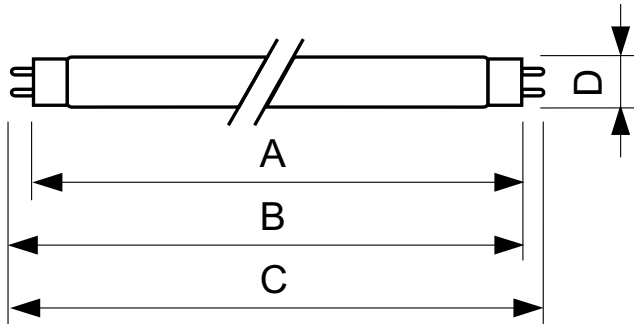

Product data

General Information	
Cap-Base	G13 [Medium Bi-Pin Fluorescent]
Nominal lifetime	15000 hour(s)
Life to 50% Failures (Nom)	15000 hour(s)

Light Technical	
Color Code	830 [CCT of 3000K]
Luminous Efficacy (rated) (Nom)	90 lm/W
Color Designation	Warm White (WW)
Correlated Color Temperature (Nom)	3000 K
Color rendering index (CRI)	83

Operating and Electrical	
Power Consumption	36 W
Lamp Current (Nom)	0.440 A
Voltage (Nom)	103 V

Controls and Dimming	
Dimmable	Yes

Mechanical and Housing	
Bulb Shape	T8

Approval and Application	
Mercury (Hg) Content (Nom)	2.0 mg

Product Data	
Order product name	36 W G13 Warm white Linear fluorescent tube
Full product name	36 W G13 Warm white Linear fluorescent tube
Full product code	871150028559140
Order code	927982283036
Material Nr. (12NC)	927982283036
Numerator - Quantity Per Pack	1
Net Weight (Piece)	0.140 kg
EAN/UPC - Product/Case	8711500285591
Numerator - Packs per outer box	25
EAN/UPC - Case	8711500285874

TL-D LIFEMAX Super 80

Dimensional drawing

Product	D (max)	A (max)	B (max)	B (min)	C (max)
36 W G13 Warm white Linear fluorescent tube	28 mm	1199.4 mm	1206.5 mm	1204.1 mm	1213.6 mm

Photometric data

Spectral Power Distribution Colour - TL-D 36W/830 1SL/25