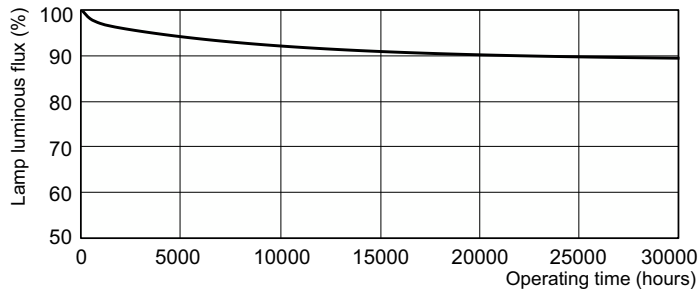

Product data

General Information	
Cap-Base	G13 [Medium Bi-Pin Fluorescent]
Nominal lifetime	15000 hour(s)
Life to 50% Failures (Nom)	15000 hour(s)

Light Technical	
Color Code	830 [CCT of 3000K]
Luminous Efficacy (rated) (Nom)	90 lm/W
Color Designation	Warm White (WW)
Correlated Color Temperature (Nom)	3000 K
Color rendering index (CRI)	83

TL-D LIFEMAX Super 80

Dimensional drawing

Product	D (max)	A (max)	B (max)	B (min)	C (max)
36 W G13 Warm white Linear fluorescent tube	28 mm	1199.4 mm	1206.5 mm	1204.1 mm	1213.6 mm

Photometric data

Spectral Power Distribution Colour - TL-D 36W/830 1SL/25

Lifetime

Life expectancy diagram - 3 hour cycle

Life expectancy diagram - 12 hour cycle

TL-D LIFEMAX Super 80

Lifetime

Lumen Maintenance Diagram - TL-D 36W/830 1SL/25