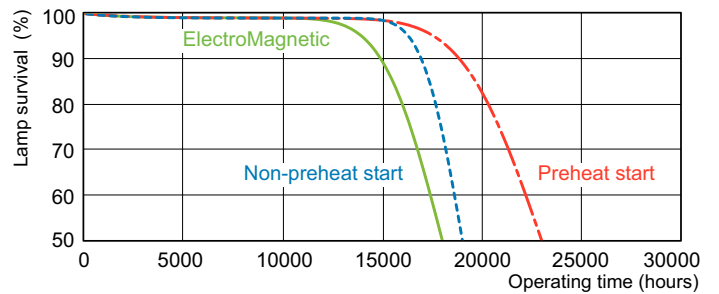

Product data

General Information	
Cap-Base	G13 [Medium Bi-Pin Fluorescent]
Nominal lifetime	15,000 hour(s)
Life to 50% Failures (Nom)	15,000 hour(s)
Light Technical	
Color Code	830 [CCT of 3000K]
Color Designation	Warm White (WW)
Luminous Efficacy (rated) (Nom)	90 lm/W
Correlated Color Temperature (Nom)	3000 K
Color rendering index (CRI)	83
Operating and Electrical	
Power Consumption	36 W
Lamp Current (Nom)	0.440 A
Voltage (Nom)	103 V
Controls and Dimming	
Dimmable	Yes

TL-D LIFEMAX Super 80

Dimensional drawing

Product	D (max)	A (max)	B (max)	B (min)	C (max)
36 W G13 Warm white Linear fluorescent tube	28 mm	1,199.4 mm	1,206.5 mm	1,204.1 mm	1,213.6 mm

Photometric data

Spectral Power Distribution Colour - TL-D 36W/830 1SL/25

Lifetime

Life expectancy diagram - 3 hour cycle

Life expectancy diagram - 12 hour cycle

TL-D LIFEMAX Super 80

Lifetime

Lumen Maintenance Diagram - TL-D 36W/830 1SL/25