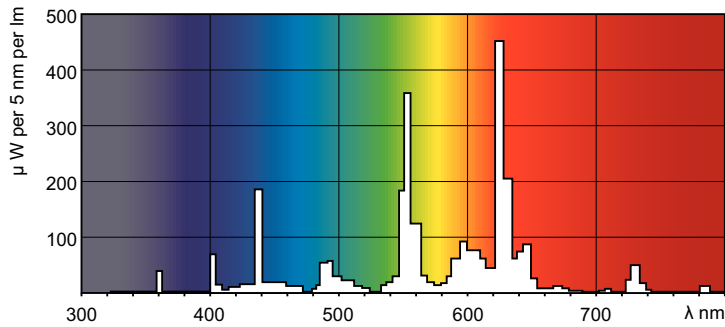

TL-D LIFEMAX Super 80

36 W G13 Warm white Linear fluorescent tube

The TL-D LIFEMAX Super 80 lamp offers more lumens per watt and better color rendering than TL-D standard colors. Furthermore, it has a lower mercury content. The lamp can be operated in existing TL-D luminaires.

Product data

General Information	
Cap-Base	G13 [Medium Bi-Pin Fluorescent]
Nominal lifetime	15,000 hour(s)
Life to 50% Failures (Nom)	15,000 hour(s)
Light Technical	
Color Code	830 [CCT of 3000K]
Color Designation	Warm White (WW)
Luminous Efficacy (rated) (Nom)	90 lm/W
Correlated Color Temperature (Nom)	3000 K
Color rendering index (CRI)	83
Operating and Electrical	
Power Consumption	36 W
Lamp Current (Nom)	0.440 A
Voltage (Nom)	103 V
Controls and Dimming	
Dimmable	Yes

Mechanical and Housing	
Bulb Shape	T8
Approval and Application	
Mercury (Hg) Content (Nom)	2.0 mg
Product Data	
Order product name	36 W G13 Warm white Linear fluorescent tube
Full product name	36 W G13 Warm white Linear fluorescent tube
Full product code	871150028559140
Order code	927982283036
Material Nr. (12NC)	927982283036
Numerator - Quantity Per Pack	1
Net Weight (Piece)	0.140 kg
EAN/UPC - Product/Case	8711500285591
Numerator - Packs per outer box	25
EAN/UPC - Case	8711500285874

TL-D LIFEMAX Super 80

Dimensional drawing

Product	D (max)	A (max)	B (max)	B (min)	C (max)
36 W G13 Warm white Linear fluorescent tube	28 mm	1,199.4 mm	1,206.5 mm	1,204.1 mm	1,213.6 mm

Photometric data

Spectral Power Distribution Colour - TL-D 36W/830 1SL/25