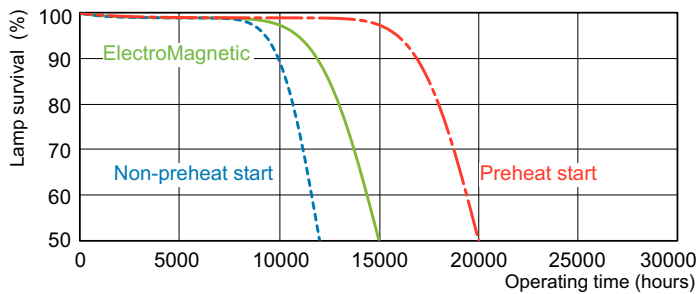

Product data

General Information	
Cap-Base	G13 [Medium Bi-Pin Fluorescent]
Nominal lifetime	15,000 hour(s)
Life to 50% Failures (Nom)	15,000 hour(s)
Light Technical	
Color Code	830 [CCT of 3000K]
Color Designation	Warm White (WW)
Luminous Efficacy (rated) (Nom)	90 lm/W
Correlated Color Temperature (Nom)	3000 K
Color rendering index (CRI)	83
Operating and Electrical	
Power Consumption	36 W
Lamp Current (Nom)	0.440 A
Voltage (Nom)	103 V
Controls and Dimming	
Dimmable	Yes

TL-D LIFEMAX Super 80

Dimensional drawing

Product	D (max)	A (max)	B (max)	B (min)	C (max)
36 W G13 Warm white Linear fluorescent tube	28 mm	1,199.4 mm	1,206.5 mm	1,204.1 mm	1,213.6 mm

Photometric data

Spectral Power Distribution Colour - TL-D 36W/830 1SL/25

Lifetime

Life expectancy diagram - 3 hour cycle

Life expectancy diagram - 12 hour cycle

TL-D LIFEMAX Super 80

Lifetime

Lumen Maintenance Diagram - TL-D 36W/830 1SL/25