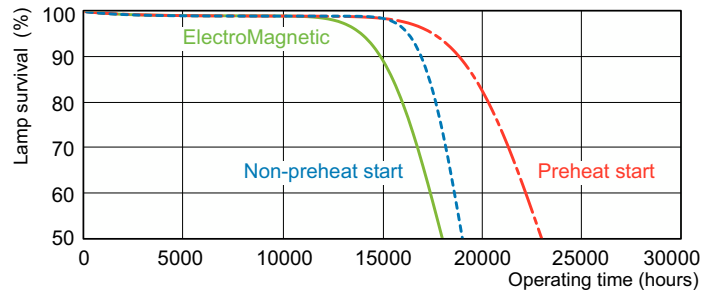

Product data

General Information	
Cap-Base	G13 [Medium Bi-Pin Fluorescent]
Nominal lifetime	15,000 hour(s)
Life to 50% Failures (Nom)	15,000 hour(s)
Light Technical	
Color Code	830 [CCT of 3000K]
Color Designation	Warm White (WW)
Luminous Efficacy (rated) (Nom)	90 lm/W
Correlated Color Temperature (Nom)	3000 K
Color rendering index (CRI)	83
Operating and Electrical	
Power Consumption	36 W
Lamp Current (Nom)	0.440 A
Voltage (Nom)	103 V
Controls and Dimming	
Dimmable	Yes

TL-D LIFEMAX Super 80

Dimensional drawing

Product	D (max)	A (max)	B (max)	B (min)	C (max)
36 W G13 Warm white Linear fluorescent tube	28 mm	1,199.4 mm	1,206.5 mm	1,204.1 mm	1,213.6 mm

Photometric data

Spectral Power Distribution Colour - TL-D 36W/830 1SL/25

Lifetime

Life expectancy diagram - 3 hour cycle

Life expectancy diagram - 12 hour cycle

TL-D LIFEMAX Super 80

Lifetime

Lumen Maintenance Diagram - TL-D 36W/830 1SL/25