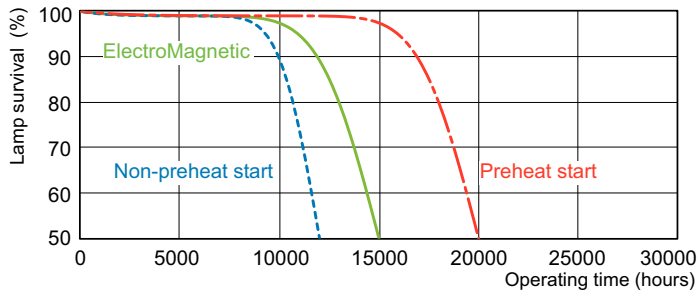

Product data

General Information	
Cap-Base	G13 [Medium Bi-Pin Fluorescent]
Nominal lifetime	15,000 hour(s)
Life to 50% Failures (Nom)	15,000 hour(s)
Light Technical	
Color Code	830 [CCT of 3000K]
Color Designation	Warm White (WW)
Luminous Efficacy (rated) (Nom)	90 lm/W
Correlated Color Temperature (Nom)	3000 K
Color rendering index (CRI)	83
Operating and Electrical	
Power Consumption	36 W
Lamp Current (Nom)	0.440 A
Voltage (Nom)	103 V
Controls and Dimming	
Dimmable	Yes

TL-D LIFEMAX Super 80

Dimensional drawing

Product	D (max)	A (max)	B (max)	B (min)	C (max)
36 W G13 Warm white Linear fluorescent tube	28 mm	1,199.4 mm	1,206.5 mm	1,204.1 mm	1,213.6 mm

Photometric data

Spectral Power Distribution Colour - TL-D 36W/830 1SL/25

Lifetime

Life expectancy diagram - 3 hour cycle

Life expectancy diagram - 12 hour cycle

TL-D LIFEMAX Super 80

Lifetime

Lumen Maintenance Diagram - TL-D 36W/830 1SL/25