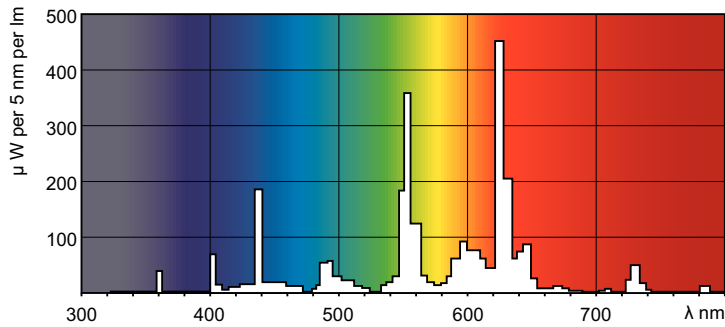

TL-D LIFEMAX Super 80

TL-D 36W/830 1SL/25

The TL-D LIFEMAX Super 80 lamp offers more lumens per watt and better color rendering than TL-D standard colors. Furthermore, it has a lower mercury content. The lamp can be operated in existing TL-D luminaires.

Product data

General Information	
Cap-Base	G13 [Medium Bi-Pin Fluorescent]
Nominal lifetime	15,000 hour(s)
Life to 50% Failures (Nom)	15,000 hour(s)
Light Technical	
Color Code	830 [CCT of 3000K]
Color Designation	Warm White (WW)
Luminous Efficacy (rated) (Nom)	90 lm/W
Correlated Color Temperature (Nom)	3000 K
Color rendering index (CRI)	83
Operating and Electrical	
Power Consumption	36 W
Lamp Current (Nom)	0.440 A
Voltage (Nom)	103 V
Controls and Dimming	
Dimmable	Yes

Mechanical and Housing	
Bulb Shape	T8
Approval and Application	
Mercury (Hg) Content (Nom)	2.0 mg
Product Data	
Order product name	36 W G13 Warm white Linear fluorescent tube
Full product name	TL-D 36W/830 1SL/25
Full product code	871150028559140
Order code	28559140
Material Nr. (12NC)	927982283036
Numerator - Quantity Per Pack	1
Net Weight (Piece)	0.140 kg
EAN/UPC - Product/Case	8711500285591
Numerator - Packs per outer box	25
EAN/UPC - Case	8711500285874

TL-D LIFEMAX Super 80

Dimensional drawing

Product	D (max)	A (max)	B (max)	B (min)	C (max)
36 W G13 Warm white Linear fluorescent tube	28 mm	1,199.4 mm	1,206.5 mm	1,204.1 mm	1,213.6 mm

Photometric data

Spectral Power Distribution Colour - TL-D 36W/830 1SL/25