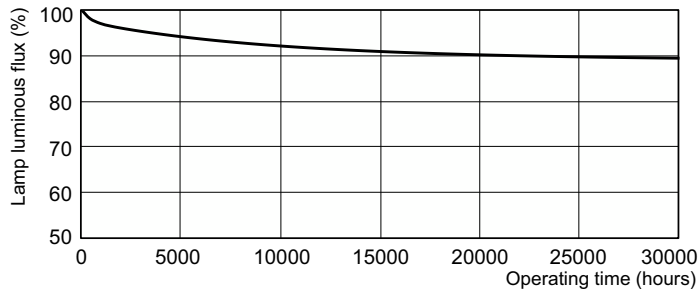

TL-D LIFEMAX Super 80

TL-D 36W/830 1SL/25

The TL-D LIFEMAX Super 80 lamp offers more lumens per watt and better color rendering than TL-D standard colors. Furthermore, it has a lower mercury content. The lamp can be operated in existing TL-D luminaires.

Product data

General Information	
Cap-Base	G13 [Medium Bi-Pin Fluorescent]
Nominal lifetime	15,000 hour(s)
Life to 50% Failures (Nom)	15,000 hour(s)
Light Technical	
Color Code	830 [CCT of 3000K]
Color Designation	Warm White (WW)
Luminous Efficacy (rated) (Nom)	90 lm/W
Correlated Color Temperature (Nom)	3000 K
Color rendering index (CRI)	83
Operating and Electrical	
Power Consumption	36 W
Lamp Current (Nom)	0.440 A
Voltage (Nom)	103 V
Controls and Dimming	
Dimmable	Yes

TL-D LIFEMAX Super 80

Dimensional drawing

Product	D (max)	A (max)	B (max)	B (min)	C (max)
36 W G13 Warm white Linear fluorescent tube	28 mm	1,199.4 mm	1,206.5 mm	1,204.1 mm	1,213.6 mm

Photometric data

Spectral Power Distribution Colour - TL-D 36W/830 1SL/25

Lifetime

Life expectancy diagram - 3 hour cycle

Life expectancy diagram - 12 hour cycle

TL-D LIFEMAX Super 80

Lifetime

Lumen Maintenance Diagram - TL-D 36W/830 1SL/25