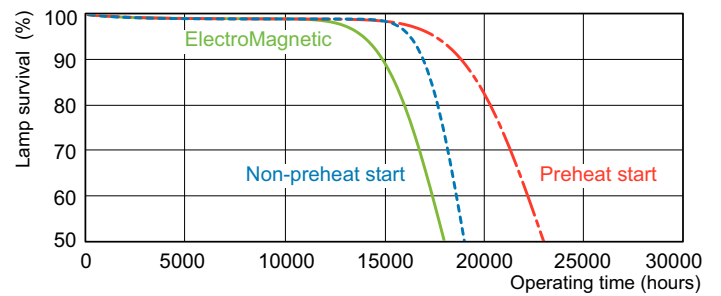

TL-D LIFEMAX Super 80

Dimensional drawing

Product	D (max)	A (max)	B (max)	B (min)	C (max)
36 W G13 Incandescent white	28 mm	1199.4 mm	1206.5 mm	1204.1 mm	1213.6 mm
Linear fluorescent tube					

Lifetime

Life expectancy diagram - 12 hour cycle

Lumen Maintenance Diagram - TL-D 36W/827 1SL/25