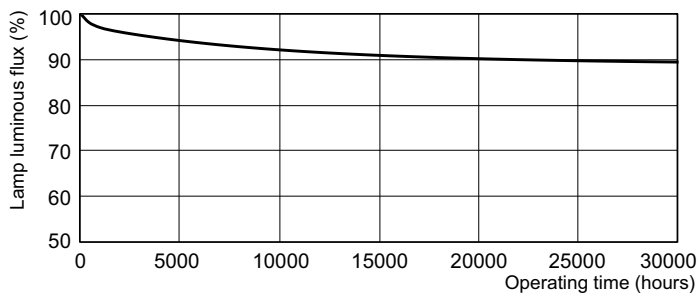

Product data

| General Information | |
|------------------------------------|---------------------------------|
| Cap-Base | G13 [Medium Bi-Pin Fluorescent] |
| Nominal lifetime | 15000 hour(s) |
| Life to 50% Failures (Nom) | 15000 hour(s) |
| Light Technical | |
| Color Code | 827 [CCT of 2700K] |
| Luminous Efficacy (rated) (Nom) | 90 lm/W |
| Color Designation | Incandescent White |
| Correlated Color Temperature (Nom) | 2700 K |
| Color rendering index (CRI) | 82 |
| Operating and Electrical | |
| Power Consumption | 36 W |
| Lamp Current (Nom) | 0.440 A |
| Voltage (Nom) | 103 V |
| Controls and Dimming | |
| Dimmable | Yes |

TL-D LIFEMAX Super 80

Dimensional drawing

| Product | D (max) | A (max) | B (max) | B (min) | C (max) |
|-----------------------------|---------|-----------|-----------|-----------|-----------|
| 36 W G13 Incandescent white | 28 mm | 1199.4 mm | 1206.5 mm | 1204.1 mm | 1213.6 mm |
| Linear fluorescent tube | | | | | |

Lifetime

Life expectancy diagram - 3 hour cycle

Life expectancy diagram - 12 hour cycle

Lumen Maintenance Diagram - TL-D 36W/827 1SL/25