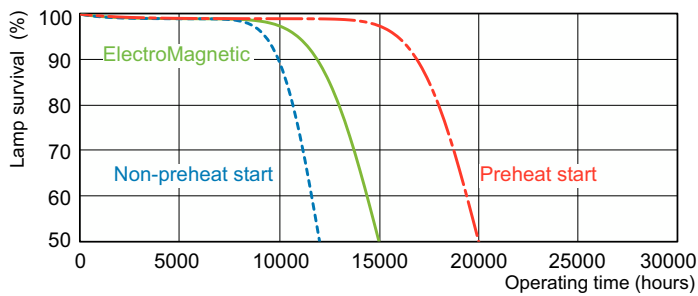

TL-D LIFEMAX Super 80

Dimensional drawing

Product	D (max)	A (max)	B (max)	B (min)	C (max)
36 W G13 Incandescent white	28 mm	1199.4 mm	1206.5 mm	1204.1 mm	1213.6 mm
Linear fluorescent tube					

Lifetime

Life expectancy diagram - 12 hour cycle

Lumen Maintenance Diagram - TL-D 36W/827 1SL/25