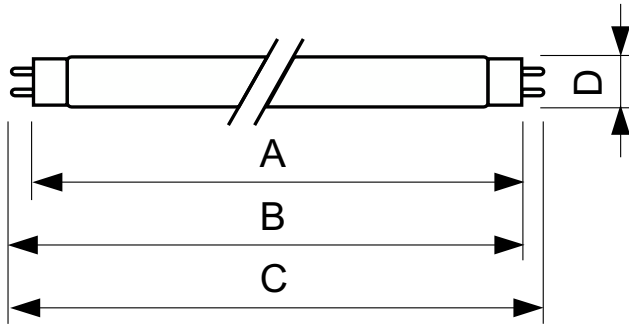

TL-D LIFEMAX Super 80

36 W G13 Incandescent white Linear fluorescent tube

The TL-D LIFEMAX Super 80 lamp offers more lumens per watt and better color rendering than TL-D standard colors. Furthermore, it has a lower mercury content. The lamp can be operated in existing TL-D luminaires.

Product data

| General Information | |
|------------------------------------|---------------------------------|
| Cap-Base | G13 [Medium Bi-Pin Fluorescent] |
| Nominal lifetime | 15000 hour(s) |
| Life to 50% Failures (Nom) | 15000 hour(s) |
| Light Technical | |
| Color Code | 827 [CCT of 2700K] |
| Luminous Efficacy (rated) (Nom) | 90 lm/W |
| Color Designation | Incandescent White |
| Correlated Color Temperature (Nom) | 2700 K |
| Color rendering index (CRI) | 82 |
| Operating and Electrical | |
| Power Consumption | 36 W |
| Lamp Current (Nom) | 0.440 A |
| Voltage (Nom) | 103 V |
| Controls and Dimming | |
| Dimmable | Yes |

| Mechanical and Housing | |
|---------------------------------|---|
| Bulb Shape | T8 |
| Approval and Application | |
| Mercury (Hg) Content (Nom) | 2.0 mg |
| Product Data | |
| Order product name | 36 W G13 Incandescent white Linear fluorescent tube |
| Full product name | 36 W G13 Incandescent white Linear fluorescent tube |
| Full product code | 871150028584340 |
| Order code | 927982282736 |
| Material Nr. (12NC) | 927982282736 |
| Numerator - Quantity Per Pack | 1 |
| Net Weight (Piece) | 0.140 kg |
| EAN/UPC - Product/Case | 8711500285843 |
| Numerator - Packs per outer box | 25 |
| EAN/UPC - Case | 8711500285850 |

TL-D LIFEMAX Super 80

Dimensional drawing

| Product | D (max) | A (max) | B (max) | B (min) | C (max) |
|-----------------------------|---------|-----------|-----------|-----------|-----------|
| 36 W G13 Incandescent white | 28 mm | 1199.4 mm | 1206.5 mm | 1204.1 mm | 1213.6 mm |
| Linear fluorescent tube | | | | | |