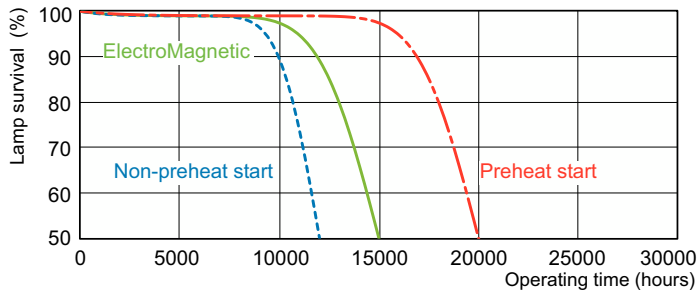

Lifetime

Life expectancy diagram - 3 hour cycle