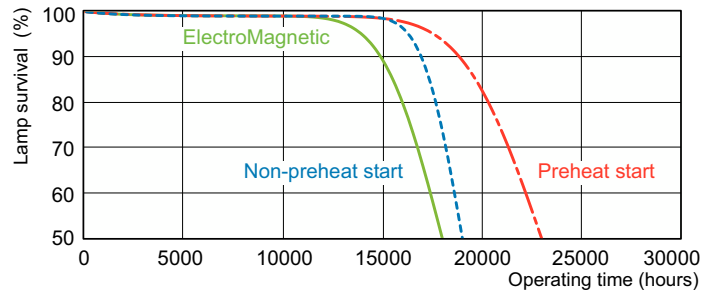

## Photometric data

Spectral Power Distribution Colour - TL-D 18W/865 1SL/25

## Lifetime

Life expectancy diagram - 3 hour cycle

Life expectancy diagram - 12 hour cycle