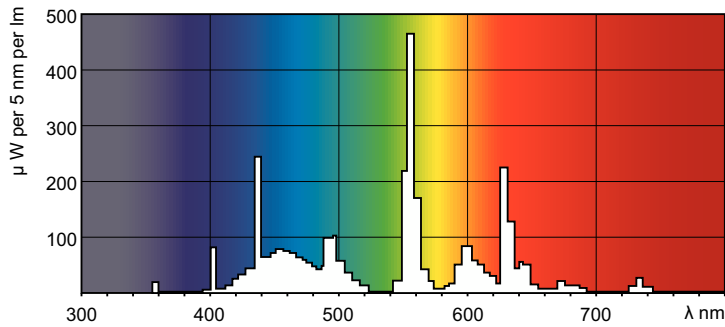

## 18 W G13 Cool daylight Linear fluorescent tube

The TL-D LIFEMAX Super 80 lamp offers more lumens per watt and better color rendering than TL-D standard colors. Furthermore, it has a lower mercury content. The lamp can be operated in existing TL-D luminaires.

## Photometric data

Spectral Power Distribution Colour - TL-D 18W/865 1SL/25