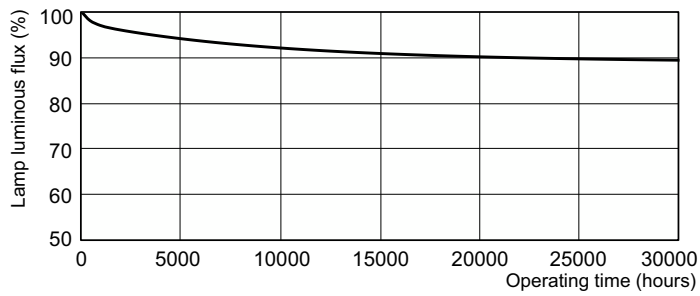

TL-D LIFEMAX Super 80

Lifetime

Lumen Maintenance Diagram - TL-D 18W/865 1SL/25