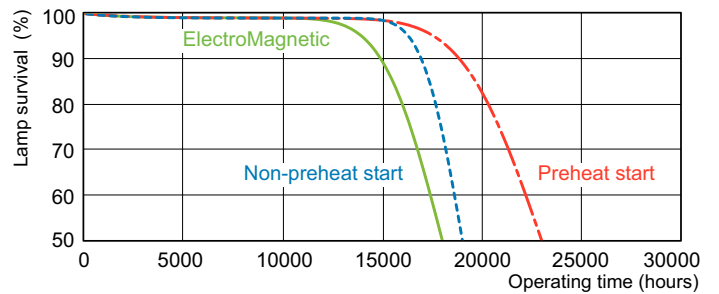

TL-D LIFEMAX Super 80

Dimensional drawing

Product	D (max)	A (max)	B (max)	B (min)	C (max)
18 W G13 Warm white Linear fluorescent tube	28 mm	589.8 mm	596.9 mm	594.5 mm	604 mm

Photometric data

Spectral Power Distribution Colour - TL-D 18W/830 1SL/25

Lifetime

Life expectancy diagram - 3 hour cycle

Life expectancy diagram - 12 hour cycle

TL-D LIFEMAX Super 80

Lifetime

Lumen Maintenance Diagram - TL-D 18W/830 1SL/25