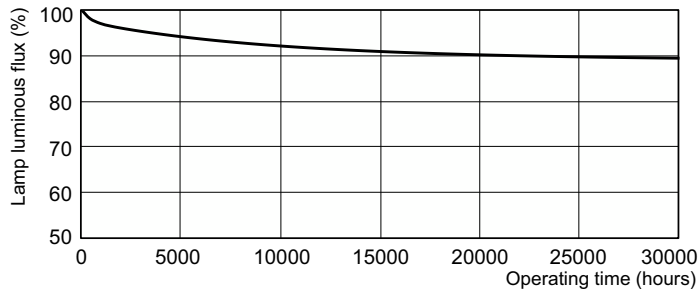

Product data

General Information	
Cap-Base	G13 [Medium Bi-Pin Fluorescent]
Nominal lifetime	15,000 hour(s)
Life to 50% Failures (Nom)	13,000 hour(s)

Light Technical	
Color Code	830 [CCT of 3000K]
Luminous Efficacy (rated) (Nom)	75 lm/W
Color Designation	Warm White (WW)
Correlated Color Temperature (Nom)	3000 K
Color rendering index (CRI)	83

TL-D LIFEMAX Super 80

Dimensional drawing

Product	D (max)	A (max)	B (max)	B (min)	C (max)
18 W G13 Warm white Linear fluorescent tube	28 mm	589.8 mm	596.9 mm	594.5 mm	604 mm

Photometric data

Spectral Power Distribution Colour - TL-D 18W/830 1SL/25

Lifetime

Life expectancy diagram - 3 hour cycle

Life expectancy diagram - 12 hour cycle

TL-D LIFEMAX Super 80

Lifetime

Lumen Maintenance Diagram - TL-D 18W/830 1SL/25