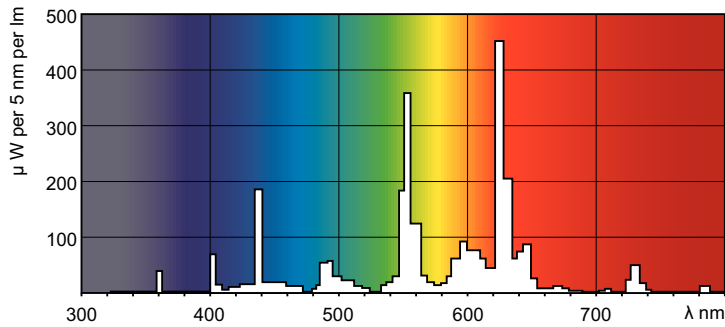

Product data

General Information	
Cap-Base	G13 [Medium Bi-Pin Fluorescent]
Nominal lifetime	15,000 hour(s)
Life to 50% Failures (Nom)	13,000 hour(s)

Light Technical	
Color Code	830 [CCT of 3000K]
Luminous Efficacy (rated) (Nom)	75 lm/W
Color Designation	Warm White (WW)
Correlated Color Temperature (Nom)	3000 K
Color rendering index (CRI)	83

Product Data	
Order product name	18 W G13 Warm white Linear fluorescent tube
Full product name	18 W G13 Warm white Linear fluorescent tube
Full product code	871150028558400
Order code	927980283036
Material Nr. (12NC)	927980283036
Numerator - Quantity Per Pack	1
Net Weight (Piece)	0.070 kg
EAN/UPC - Product/Case	8711500285584
Numerator - Packs per outer box	25
EAN/UPC - Case	8711500285799

TL-D LIFEMAX Super 80

Dimensional drawing

Product	D (max)	A (max)	B (max)	B (min)	C (max)
18 W G13 Warm white Linear fluorescent tube	28 mm	589.8 mm	596.9 mm	594.5 mm	604 mm

Photometric data

Spectral Power Distribution Colour - TL-D 18W/830 1SL/25

Lifetime

Life expectancy diagram - 3 hour cycle

Life expectancy diagram - 12 hour cycle

TL-D LIFEMAX Super 80

Lifetime

Lumen Maintenance Diagram - TL-D 18W/830 1SL/25