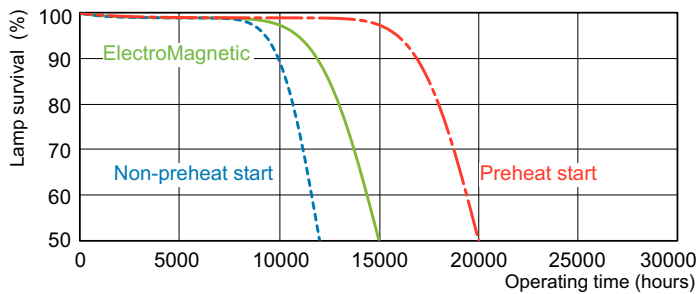

TL-D LIFEMAX Super 80

Dimensional drawing

Product	D (max)	A (max)	B (max)	B (min)	C (max)
18 W G13 Warm white Linear fluorescent tube	28 mm	589.8 mm	596.9 mm	594.5 mm	604 mm

Photometric data

Spectral Power Distribution Colour - TL-D 18W/830 1SL/25

Lifetime

Life expectancy diagram - 3 hour cycle

Life expectancy diagram - 12 hour cycle

TL-D LIFEMAX Super 80

Lifetime

Lumen Maintenance Diagram - TL-D 18W/830 1SL/25