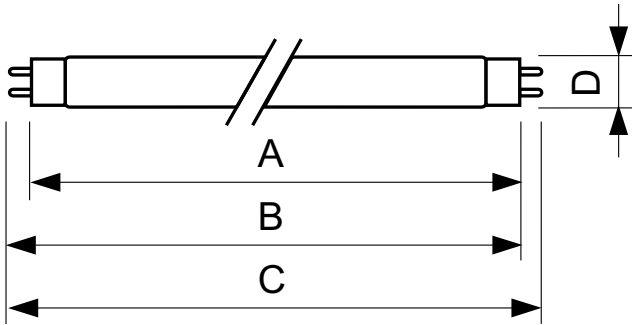

TL-D LIFEMAX Super 80

18 W G13 Warm white Linear fluorescent tube

The TL-D LIFEMAX Super 80 lamp offers more lumens per watt and better color rendering than TL-D standard colors. Furthermore, it has a lower mercury content. The lamp can be operated in existing TL-D luminaires.

Product data

General Information	
Cap-Base	G13 [Medium Bi-Pin Fluorescent]
Nominal lifetime	15,000 hour(s)
Life to 50% Failures (Nom)	13,000 hour(s)
Light Technical	
Color Code	830 [CCT of 3000K]
Color Designation	Warm White (WW)
Luminous Efficacy (rated) (Nom)	75 lm/W
Correlated Color Temperature (Nom)	3000 K
Color rendering index (CRI)	83
Operating and Electrical	
Power Consumption	18 W
Lamp Current (Nom)	0.360 A
Voltage (Nom)	59 V
Controls and Dimming	
Dimmable	Yes

Mechanical and Housing	
Bulb Shape	T8
Approval and Application	
Mercury (Hg) Content (Nom)	2.0 mg
Product Data	
Order product name	18 W G13 Warm white Linear fluorescent tube
Full product name	18 W G13 Warm white Linear fluorescent tube
Full product code	871150028558400
Order code	927980283036
Material Nr. (12NC)	927980283036
Numerator - Quantity Per Pack	1
Net Weight (Piece)	0.070 kg
EAN/UPC - Product/Case	8711500285584
Numerator - Packs per outer box	25
EAN/UPC - Case	8711500285799

TL-D LIFEMAX Super 80

Dimensional drawing

Product	D (max)	A (max)	B (max)	B (min)	C (max)
18 W G13 Warm white Linear fluorescent tube	28 mm	589.8 mm	596.9 mm	594.5 mm	604 mm

Photometric data

Spectral Power Distribution Colour - TL-D 18W/830 1SL/25