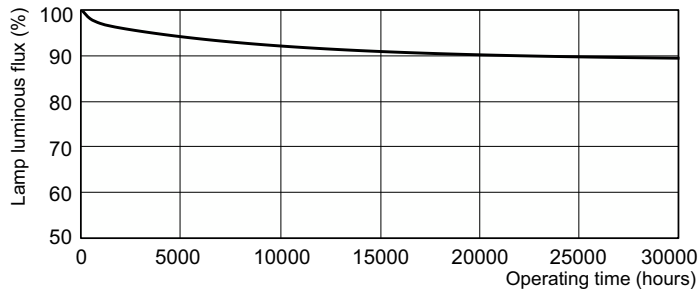

Product data

General Information	
Cap-Base	G13 [Medium Bi-Pin Fluorescent]
Nominal lifetime	15,000 hour(s)
Life to 50% Failures (Nom)	13,000 hour(s)
Light Technical	
Color Code	830 [CCT of 3000K]
Color Designation	Warm White (WW)
Luminous Efficacy (rated) (Nom)	75 lm/W
Correlated Color Temperature (Nom)	3000 K
Color rendering index (CRI)	83
Operating and Electrical	
Power Consumption	18 W
Lamp Current (Nom)	0.360 A
Voltage (Nom)	59 V
Controls and Dimming	
Dimmable	Yes

TL-D LIFEMAX Super 80

Dimensional drawing

Product	D (max)	A (max)	B (max)	B (min)	C (max)
18 W G13 Warm white Linear fluorescent tube	28 mm	589.8 mm	596.9 mm	594.5 mm	604 mm

Photometric data

Spectral Power Distribution Colour - TL-D 18W/830 1SL/25

Lifetime

Life expectancy diagram - 3 hour cycle

Life expectancy diagram - 12 hour cycle

TL-D LIFEMAX Super 80

Lifetime

Lumen Maintenance Diagram - TL-D 18W/830 1SL/25