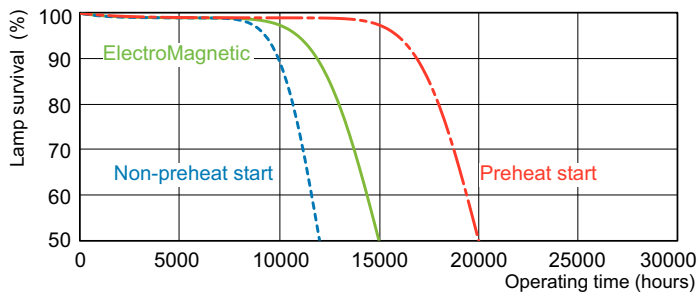

Product data

General Information	
Cap-Base	G13 [Medium Bi-Pin Fluorescent]
Nominal lifetime	15,000 hour(s)
Life to 50% Failures (Nom)	13,000 hour(s)
Light Technical	
Color Code	830 [CCT of 3000K]
Color Designation	Warm White (WW)
Luminous Efficacy (rated) (Nom)	75 lm/W
Correlated Color Temperature (Nom)	3000 K
Color rendering index (CRI)	83
Operating and Electrical	
Power Consumption	18 W
Lamp Current (Nom)	0.360 A
Voltage (Nom)	59 V
Controls and Dimming	
Dimmable	Yes

TL-D LIFEMAX Super 80

Dimensional drawing

Product	D (max)	A (max)	B (max)	B (min)	C (max)
18 W G13 Warm white Linear fluorescent tube	28 mm	589.8 mm	596.9 mm	594.5 mm	604 mm

Photometric data

Spectral Power Distribution Colour - TL-D 18W/830 1SL/25

Lifetime

Life expectancy diagram - 3 hour cycle

Life expectancy diagram - 12 hour cycle

TL-D LIFEMAX Super 80

Lifetime

Lumen Maintenance Diagram - TL-D 18W/830 1SL/25