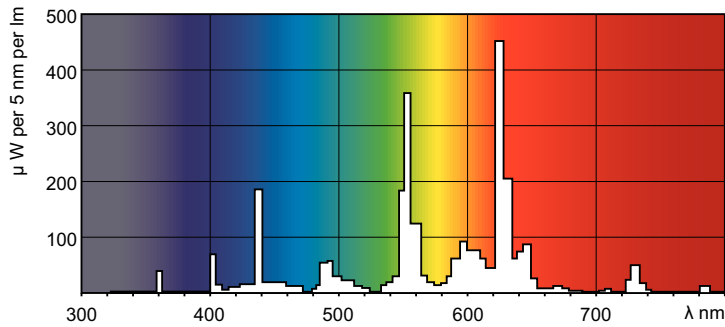

TL-D LIFEMAX Super 80

18 W G13 Warm white Linear fluorescent tube

The TL-D LIFEMAX Super 80 lamp offers more lumens per watt and better color rendering than TL-D standard colors. Furthermore, it has a lower mercury content. The lamp can be operated in existing TL-D luminaires.

Product data

General Information	
Cap-Base	G13 [Medium Bi-Pin Fluorescent]
Nominal lifetime	15,000 hour(s)
Life to 50% Failures (Nom)	13,000 hour(s)
Light Technical	
Color Code	830 [CCT of 3000K]
Color Designation	Warm White (WW)
Luminous Efficacy (rated) (Nom)	75 lm/W
Correlated Color Temperature (Nom)	3000 K
Color rendering index (CRI)	83
Operating and Electrical	
Power Consumption	18 W
Lamp Current (Nom)	0.360 A
Voltage (Nom)	59 V
Controls and Dimming	
Dimmable	Yes

Mechanical and Housing	
Bulb Shape	T8
Approval and Application	
Mercury (Hg) Content (Nom)	2.0 mg
Product Data	
Order product name	18 W G13 Warm white Linear fluorescent tube
Full product name	18 W G13 Warm white Linear fluorescent tube
Full product code	871150028558400
Order code	927980283036
Material Nr. (12NC)	927980283036
Numerator - Quantity Per Pack	1
Net Weight (Piece)	0.070 kg
EAN/UPC - Product/Case	8711500285584
Numerator - Packs per outer box	25
EAN/UPC - Case	8711500285799

TL-D LIFEMAX Super 80

Dimensional drawing

Product	D (max)	A (max)	B (max)	B (min)	C (max)
18 W G13 Warm white Linear fluorescent tube	28 mm	589.8 mm	596.9 mm	594.5 mm	604 mm

Photometric data

Spectral Power Distribution Colour - TL-D 18W/830 1SL/25