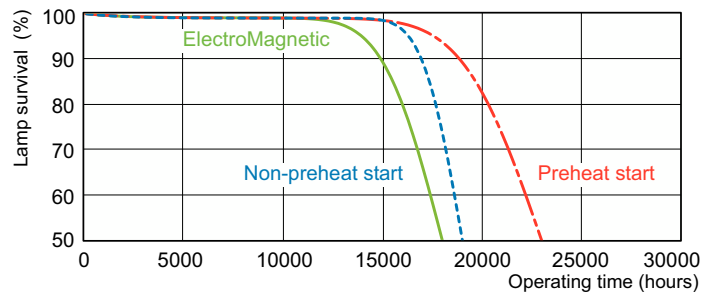

Product data

General Information	
Cap-Base	G13 [Medium Bi-Pin Fluorescent]
Nominal lifetime	15,000 hour(s)
Life to 50% Failures (Nom)	13,000 hour(s)
Light Technical	
Color Code	830 [CCT of 3000K]
Color Designation	Warm White (WW)
Luminous Efficacy (rated) (Nom)	75 lm/W
Correlated Color Temperature (Nom)	3000 K
Color rendering index (CRI)	83
Operating and Electrical	
Power Consumption	18 W
Lamp Current (Nom)	0.360 A
Voltage (Nom)	59 V
Controls and Dimming	
Dimmable	Yes

TL-D LIFEMAX Super 80

Dimensional drawing

Product	D (max)	A (max)	B (max)	B (min)	C (max)
18 W G13 Warm white Linear fluorescent tube	28 mm	589.8 mm	596.9 mm	594.5 mm	604 mm

Photometric data

Spectral Power Distribution Colour - TL-D 18W/830 1SL/25

Lifetime

Life expectancy diagram - 3 hour cycle

Life expectancy diagram - 12 hour cycle

TL-D LIFEMAX Super 80

Lifetime

Lumen Maintenance Diagram - TL-D 18W/830 1SL/25