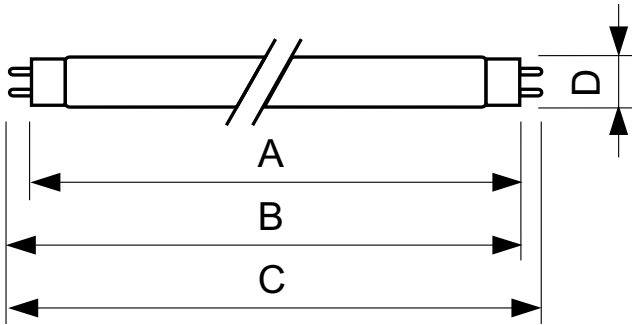

Product data

General Information	
Cap-Base	G13 [Medium Bi-Pin Fluorescent]
Nominal lifetime	15,000 hour(s)
Life to 50% Failures (Nom)	13,000 hour(s)

Light Technical	
Color Code	830 [CCT of 3000K]
Luminous Efficacy (rated) (Nom)	75 lm/W
Color Designation	Warm White (WW)
Correlated Color Temperature (Nom)	3000 K
Color rendering index (CRI)	83

Operating and Electrical	
Power Consumption	18 W
Lamp Current (Nom)	0.360 A
Voltage (Nom)	59 V

Controls and Dimming	
Dimmable	Yes

Mechanical and Housing	
Bulb Shape	T8

Approval and Application	
Mercury (Hg) Content (Nom)	2.0 mg

Product Data	
Order product name	18 W G13 Warm white Linear fluorescent tube
Full product name	18 W G13 Warm white Linear fluorescent tube
Full product code	871150028558400
Order code	927980283036
Material Nr. (12NC)	927980283036
Numerator - Quantity Per Pack	1
Net Weight (Piece)	0.070 kg
EAN/UPC - Product/Case	8711500285584
Numerator - Packs per outer box	25
EAN/UPC - Case	8711500285799

TL-D LIFEMAX Super 80

Dimensional drawing

Product	D (max)	A (max)	B (max)	B (min)	C (max)
18 W G13 Warm white Linear fluorescent tube	28 mm	589.8 mm	596.9 mm	594.5 mm	604 mm

Photometric data

Spectral Power Distribution Colour - TL-D 18W/830 1SL/25