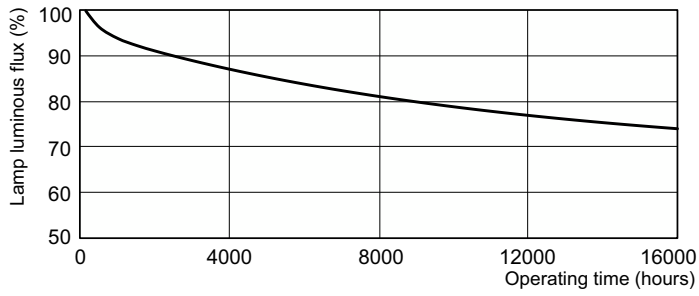

Product data

General Information	
Cap-Base	2GX13
Nominal lifetime	12,000 hour(s)
Flux measurement reference	Sphere
Light Technical	
Color Code	830 [CCT of 3000K]
Luminous Flux	5,000 lm
Luminous Efficacy (rated) (Nom)	83 lm/W
Color Designation	Warm White (WW)
Chromaticity Coordinate X (Nom)	0.44
Chromaticity Coordinate Y (Nom)	0.403
Correlated Color Temperature (Nom)	3000 K
Color rendering index (CRI)	81
Operating and Electrical	
Power Consumption	60.6 W
Lamp Current (Nom)	0.470 A

Photometric data

Spectral Power Distribution Colour - MASTER TL5 Circular 60W/830 1CT/10

Lifetime

Life expectancy diagram - 3 hour cycle

Life expectancy diagram - 12 hour cycle

MASTER TL5 Circular

Lifetime

Lumen Maintenance Diagram - MASTER TL5 Circular 60W/830 1CT/10