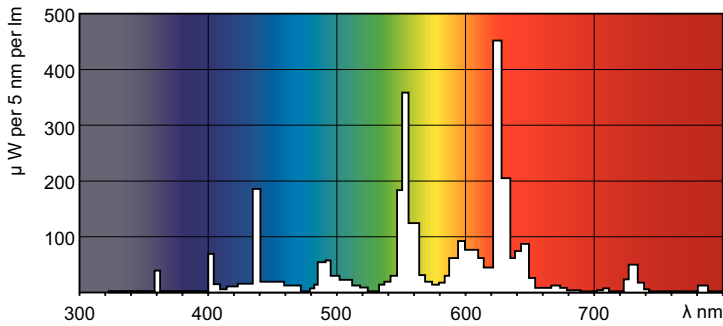

Product data

General Information	
Cap-Base	2GX13
Nominal lifetime	12,000 hour(s)
Flux measurement reference	Sphere
Light Technical	
Color Code	830 [CCT of 3000K]
Luminous Flux	5,000 lm
Luminous Efficacy (rated) (Nom)	83 lm/W
Color Designation	Warm White (WW)
Chromaticity Coordinate X (Nom)	0.44
Chromaticity Coordinate Y (Nom)	0.403
Correlated Color Temperature (Nom)	3000 K
Color rendering index (CRI)	81
Operating and Electrical	
Power Consumption	60.6 W
Lamp Current (Nom)	0.470 A

Product Data	
Order product name	60 W 2GX13 Warm white Circular fluorescent
Full product name	60 W 2GX13 Warm white Circular fluorescent
Full product code	871150064259225
Order code	927966083013
Material Nr. (12NC)	927966083013
Numerator - Quantity Per Pack	1
Net Weight (Piece)	0.140 kg

MASTER TL5 Circular

EAN/UPC - Product/Case	8711500642592
Numerator - Packs per outer box	10
EAN/UPC - Case	8711500642608

Dimensional drawing

Product	D (max)	D (min)	E (min)	E (max)	I (min)	I (max)
60 W 2GX13 Warm white Circular fluorescent	18 mm	14 mm	367 mm	379 mm	334 mm	346 mm

Photometric data

Spectral Power Distribution Colour - MASTER TL5 Circular 60W/830 1CT/10

Lifetime

Life expectancy diagram - 3 hour cycle

Life expectancy diagram - 12 hour cycle

MASTER TL5 Circular

Lifetime

Lumen Maintenance Diagram - MASTER TL5 Circular 60W/830 1CT/10