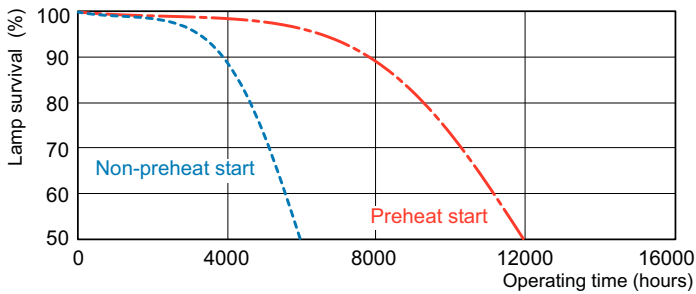

Product data

General Information	
Cap-Base	2GX13
Nominal lifetime	12,000 hour(s)
Flux measurement reference	Sphere
Light Technical	
Color Code	830 [CCT of 3000K]
Luminous Flux	5,000 lm
Luminous Efficacy (rated) (Nom)	83 lm/W
Color Designation	Warm White (WW)
Chromaticity Coordinate X (Nom)	0.44
Chromaticity Coordinate Y (Nom)	0.403
Correlated Color Temperature (Nom)	3000 K
Color rendering index (CRI)	81
Operating and Electrical	
Power Consumption	60.6 W
Lamp Current (Nom)	0.470 A

Photometric data

Spectral Power Distribution Colour - MASTER TL5 Circular 60W/830 1CT/10

Lifetime

Life expectancy diagram - 3 hour cycle

Life expectancy diagram - 12 hour cycle

MASTER TL5 Circular

Lifetime

Lumen Maintenance Diagram - MASTER TL5 Circular 60W/830 1CT/10