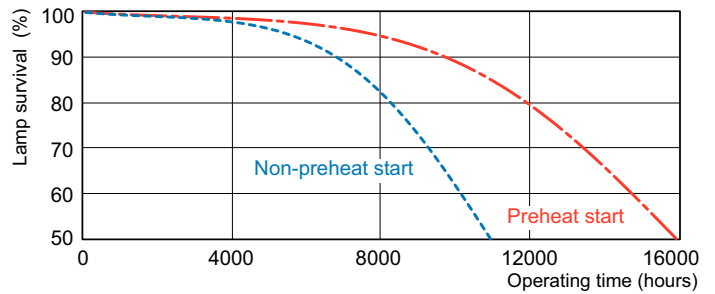

Product data

General Information	
Cap-Base	2GX13
Nominal lifetime	12,000 hour(s)
Flux measurement reference	Sphere
Light Technical	
Color Code	830 [CCT of 3000K]
Luminous Flux	5,000 lm
Luminous Efficacy (rated) (Nom)	83 lm/W
Color Designation	Warm White (WW)
Chromaticity Coordinate X (Nom)	0.44
Chromaticity Coordinate Y (Nom)	0.403
Correlated Color Temperature (Nom)	3000 K
Color rendering index (CRI)	81
Operating and Electrical	
Power Consumption	60.6 W
Lamp Current (Nom)	0.470 A

Photometric data

Spectral Power Distribution Colour - MASTER TL5 Circular 60W/830 1CT/10

Lifetime

Life expectancy diagram - 3 hour cycle

Life expectancy diagram - 12 hour cycle

MASTER TL5 Circular

Lifetime

Lumen Maintenance Diagram - MASTER TL5 Circular 60W/830 1CT/10