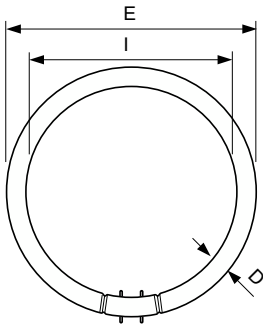

MASTER TL5 Circular

60 W 2GX13 Warm white Circular fluorescent

16 mm tube diameter circular fluorescent lamps with a choice of various diameters

Warnings and Safety

- A lamp breaking is extremely unlikely to have any impact on your health. If a lamp breaks, ventilate the room for 30 minutes and remove the parts, preferably with gloves. Put them in a sealed plastic bag and take it to your local waste facilities for recycling. Do not use a vacuum cleaner.

Product data

General Information	
Cap-Base	2GX13
Nominal lifetime	12,000 hour(s)
Flux measurement reference	Sphere
Light Technical	
Color Code	830 [CCT of 3000K]
Luminous Flux	5,000 lm
Luminous Efficacy (rated) (Nom)	83 lm/W
Color Designation	Warm White (WW)
Chromaticity Coordinate X (Nom)	0.44
Chromaticity Coordinate Y (Nom)	0.403
Correlated Color Temperature (Nom)	3000 K
Color rendering index (CRI)	81
Operating and Electrical	
Power Consumption	60.6 W
Lamp Current (Nom)	0.470 A

Product Data	
Order product name	60 W 2GX13 Warm white Circular fluorescent
Full product name	60 W 2GX13 Warm white Circular fluorescent
Full product code	871150064259225
Order code	927966083013
Material Nr. (12NC)	927966083013
Numerator - Quantity Per Pack	1
Net Weight (Piece)	0.140 kg

MASTER TL5 Circular

EAN/UPC - Product/Case	8711500642592
Numerator - Packs per outer box	10
EAN/UPC - Case	8711500642608

Dimensional drawing

Product	D (max)	D (min)	E (min)	E (max)	I (min)	I (max)
60 W 2GX13 Warm white Circular fluorescent	18 mm	14 mm	367 mm	379 mm	334 mm	346 mm