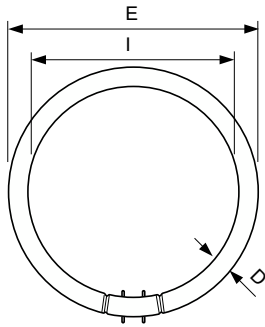

Product Data	
Order product name	22 W Cool white Circular fluorescent
Full product name	22 W Cool white Circular fluorescent
Full product code	871150064221925
Order code	927965084013
Material Nr. (12NC)	927965084013
Numerator - Quantity Per Pack	1
Net Weight (Piece)	80.000 g

## Dimensional drawing

Product	D (max)	D (min)	E (min)	E (max)	I (min)	I (max)
22 W Cool white Circular fluorescent	18 mm	14 mm	220 mm	230 mm	187 mm	197 mm

## Photometric data

Spectral Power Distribution Colour - MASTER TL5 Circular 22W/840 1CT/10