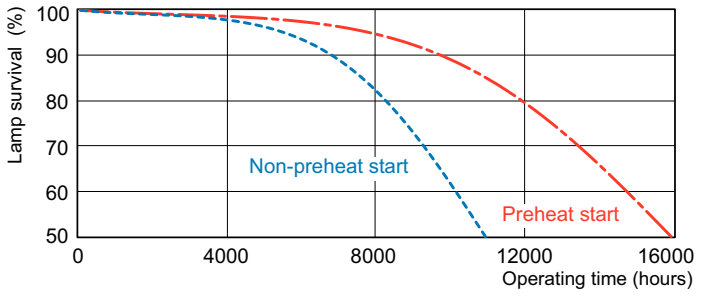

## Photometric data

Spectral Power Distribution Colour - MASTER TL5 Circular 22W/840 1CT/10

## Lifetime

Life expectancy diagram - 3 hour cycle

Life expectancy diagram - 12 hour cycle