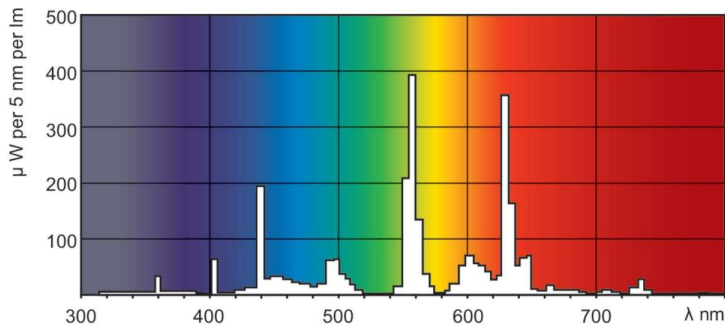

### Product data

General Information	
Cap-Base	2GX13
Nominal lifetime	12.000 hour(s)
Flux measurement reference	Sphere

Light Technical	
Color Code	840 [CCT of 4000K]
Luminous Flux	1,800 lm
Luminous Efficacy (rated) (Nom)	82 lm/W
Color Designation	Cool White (CW)
Chromaticity Coordinate X (Nom)	0.38
Chromaticity Coordinate Y (Nom)	0.38
Correlated Color Temperature (Nom)	4000 K
Color rendering index (CRI)	81

## Photometric data

Spectral Power Distribution Colour - MASTER TL5 Circular 22W/840 1CT/10