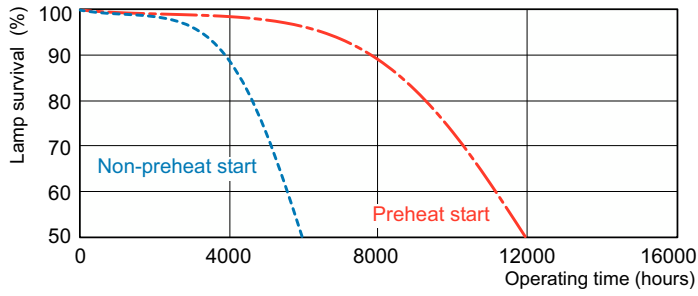

Lifetime

Life expectancy diagram - 3 hour cycle