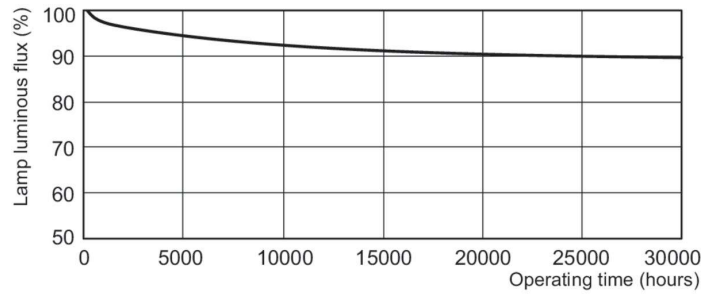

Photometrische Daten

Spectral Power Distribution Colour - MASTER TL5 HO Secura 80W/840 UNP/40

MASTER TL5 HO Secura

Lebensdauer

Life expectancy diagram - 3 hour cycle

Lumen Maintenance Diagram - MASTER TL5 HO Secura 80W/840 UNP/40

Life expectancy diagram - 12 hour cycle