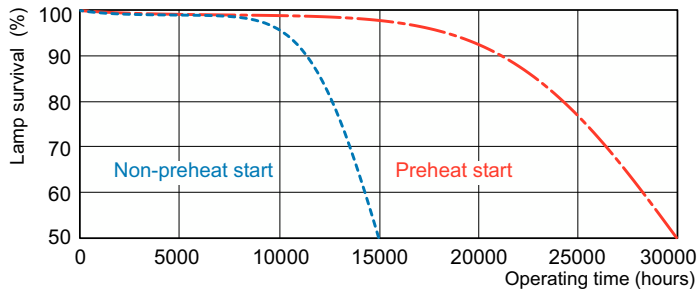

Photometrische Daten

Spectral Power Distribution Colour - MASTER TL5 HO Secura 80W/840 UNP/40

MASTER TL5 HO Secura

Lebensdauer

Life expectancy diagram - 3 hour cycle

Lumen Maintenance Diagram - MASTER TL5 HO Secura 80W/840 UNP/40