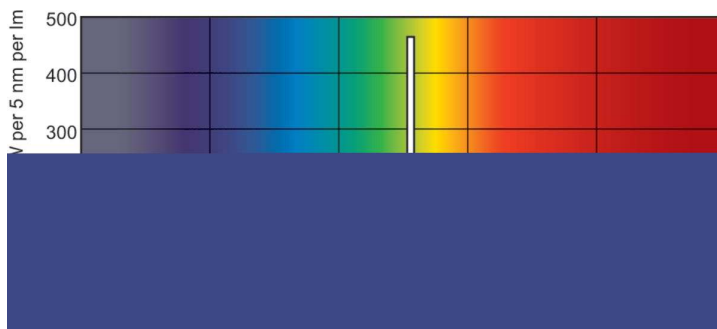

Product data

General Information		Controls and Dimming	
Cap-Base	G5	Dimmable	No
Nominal lifetime	15,000 hour(s)		
Light Technical		Mechanical and Housing	
Color Code	865 [CCT of 6500K]	Bulb Shape	T5
Luminous Flux	2,700 lm		
Luminous Efficacy (rated) (Nom)	94 lm/W	Approval and Application	
Color Designation	Cool Daylight	Mercury (Hg) Content (Nom)	2.0 mg
Correlated Color Temperature (Nom)	6500 K	Energy Consumption kWh/1000 h	31 kWh
Color rendering index (CRI)	82		
Operating and Electrical		Product Data	
Power Consumption	27.8 W	Order product name	28 W G5 Cool daylight Linear fluorescent tube
Lamp Current (Nom)	0.170 A	Full product name	28 W G5 Cool daylight Linear fluorescent tube
		Full product code	871150057047555
		Order code	927926786558
		Material Nr. (12NC)	927926786558

Dimensional drawing

Product	D (max)	A (max)	B (max)	B (min)	C (max)
28 W G5 Cool daylight Linear fluorescent tube	17.0 mm	1,149.0 mm	1,156.1 mm	1,153.7 mm	1,163.2 mm

Photometric data

Spectral Power Distribution Colour - TL5 Essential 28W/865 1SL/40