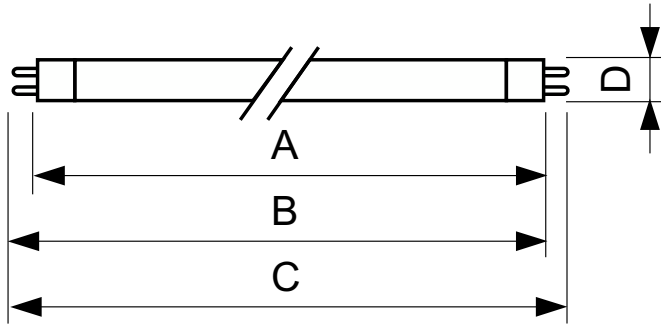

Product data

General Information		Controls and Dimming	
Cap-Base	G5	Dimmable	No
Nominal lifetime	15,000 hour(s)		
Light Technical		Mechanical and Housing	
Color Code	865 [CCT of 6500K]	Bulb Shape	T5
Luminous Flux	2,700 lm		
Luminous Efficacy (rated) (Nom)	94 lm/W	Approval and Application	
Color Designation	Cool Daylight	Mercury (Hg) Content (Nom)	2.0 mg
Correlated Color Temperature (Nom)	6500 K	Energy Consumption kWh/1000 h	31 kWh
Color rendering index (CRI)	82		
Operating and Electrical		Product Data	
Power Consumption	27.8 W	Order product name	28 W G5 Cool daylight Linear fluorescent tube
Lamp Current (Nom)	0.170 A	Full product name	28 W G5 Cool daylight Linear fluorescent tube
		Full product code	871150057047555
		Order code	927926786558
		Material Nr. (12NC)	927926786558

Dimensional drawing

Product	D (max)	A (max)	B (max)	B (min)	C (max)
28 W G5 Cool daylight Linear fluorescent tube	17.0 mm	1,149.0 mm	1,156.1 mm	1,153.7 mm	1,163.2 mm

Photometric data

Spectral Power Distribution Colour - TL5 Essential 28W/865 1SL/40