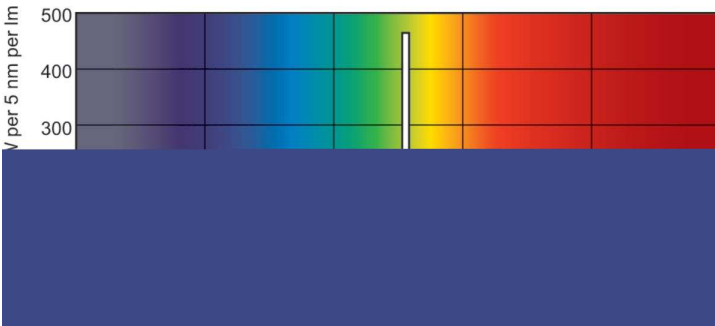

### Product data

General Information		Controls and Dimming	
Cap-Base	G5	Dimmable	No
Nominal lifetime	15000 hour(s)		
Light Technical		Mechanical and Housing	
Color Code	865 [CCT of 6500K]	Bulb Shape	T5
Luminous Flux	2700 lm		
Luminous Efficacy (rated) (Nom)	94 lm/W	Approval and Application	
Color Designation	Cool Daylight	Mercury (Hg) Content (Nom)	2.0 mg
Correlated Color Temperature (Nom)	6500 K	Energy Consumption kWh/1000 h	31 kWh
Color rendering index (CRI)	82		
Operating and Electrical		Product Data	
Power Consumption	27.8 W	Order product name	28 W G5 Cool daylight Linear fluorescent tube
Lamp Current (Nom)	0.170 A	Full product name	28 W G5 Cool daylight Linear fluorescent tube
		Full product code	871150057047555
		Order code	927926786558
		Material Nr. (12NC)	927926786558
		Numerator - Quantity Per Pack	1
		Net Weight (Piece)	88.500 g

## Dimensional drawing

Product	D (max)	A (max)	B (max)	B (min)	C (max)
28 W G5 Cool daylight Linear fluorescent tube	17.0 mm	1149.0 mm	1156.1 mm	1153.7 mm	1163.2 mm

## Photometric data

Spectral Power Distribution Colour - TL5 Essential 28W/865 1SL/40