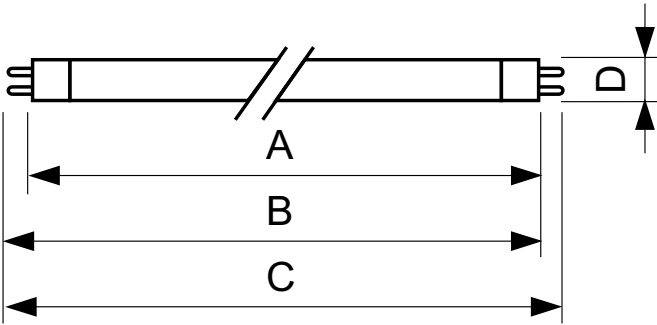

### Product data

General Information		Controls and Dimming	
Cap-Base	G5	Dimmable	No
Nominal lifetime	15000 hour(s)		
Light Technical		Mechanical and Housing	
Color Code	865 [CCT of 6500K]	Bulb Shape	T5
Luminous Flux	2700 lm		
Luminous Efficacy (rated) (Nom)	94 lm/W	Approval and Application	
Color Designation	Cool Daylight	Mercury (Hg) Content (Nom)	2.0 mg
Correlated Color Temperature (Nom)	6500 K	Energy Consumption kWh/1000 h	31 kWh
Color rendering index (CRI)	82		
Operating and Electrical		Product Data	
Power Consumption	27.8 W	Order product name	28 W G5 Cool daylight Linear fluorescent tube
Lamp Current (Nom)	0.170 A	Full product name	28 W G5 Cool daylight Linear fluorescent tube
		Full product code	871150057047555
		Order code	927926786558
		Material Nr. (12NC)	927926786558
		Numerator - Quantity Per Pack	1
		Net Weight (Piece)	88.500 g

## Dimensional drawing

Product	D (max)	A (max)	B (max)	B (min)	C (max)
28 W G5 Cool daylight Linear fluorescent tube	17.0 mm	1149.0 mm	1156.1 mm	1153.7 mm	1163.2 mm