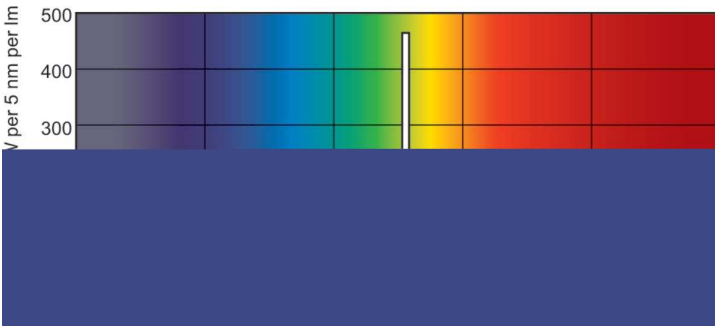

### Product data

General Information		Controls and Dimming	
Cap-Base	G5	Dimmable	No
Nominal lifetime	15,000 hour(s)		
Light Technical		Mechanical and Housing	
Color Code	865 [CCT of 6500K]	Bulb Shape	T5
Luminous Flux	2,700 lm		
Luminous Efficacy (rated) (Nom)	94 lm/W	Approval and Application	
Color Designation	Cool Daylight	Mercury (Hg) Content (Nom)	2.0 mg
Correlated Color Temperature (Nom)	6500 K	Energy Consumption kWh/1000 h	31 kWh
Color rendering index (CRI)	82		
Operating and Electrical		Product Data	
Power Consumption	27.8 W	Order product name	28 W G5 Cool daylight Linear fluorescent tube
Lamp Current (Nom)	0.170 A	Full product name	28 W G5 Cool daylight Linear fluorescent tube
		Full product code	871150057047555
		Order code	927926786558
		Material Nr. (12NC)	927926786558
		Numerator - Quantity Per Pack	1
		Net Weight (Piece)	88.500 g

## Dimensional drawing

Product	D (max)	A (max)	B (max)	B (min)	C (max)
28 W G5 Cool daylight Linear fluorescent tube	17.0 mm	1,149.0 mm	1,156.1 mm	1,153.7 mm	1,163.2 mm

## Photometric data

Spectral Power Distribution Colour - TL5 Essential 28W/865 1SL/40