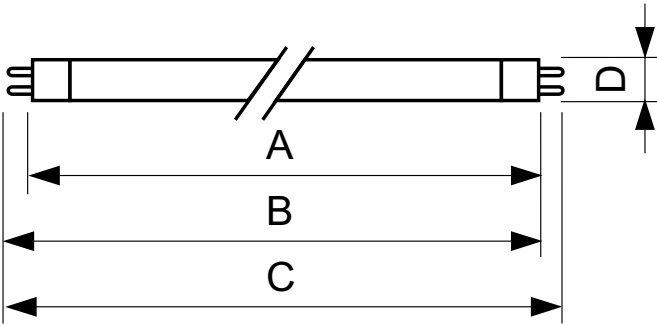

### Product data

General Information		Controls and Dimming	
Cap-Base	G5	Dimmable	No
Nominal lifetime	15,000 hour(s)		
Light Technical		Mechanical and Housing	
Color Code	865 [CCT of 6500K]	Bulb Shape	T5
Luminous Flux	2,700 lm		
Luminous Efficacy (rated) (Nom)	94 lm/W	Approval and Application	
Color Designation	Cool Daylight	Mercury (Hg) Content (Nom)	2.0 mg
Correlated Color Temperature (Nom)	6500 K	Energy Consumption kWh/1000 h	31 kWh
Color rendering index (CRI)	82		
Operating and Electrical		Product Data	
Power Consumption	27.8 W	Order product name	28 W G5 Cool daylight Linear fluorescent tube
Lamp Current (Nom)	0.170 A	Full product name	28 W G5 Cool daylight Linear fluorescent tube
		Full product code	871150057047555
		Order code	927926786558
		Material Nr. (12NC)	927926786558
		Numerator - Quantity Per Pack	1
		Net Weight (Piece)	88.500 g

## Dimensional drawing

Product	D (max)	A (max)	B (max)	B (min)	C (max)
28 W G5 Cool daylight Linear fluorescent tube	17.0 mm	1,149.0 mm	1,156.1 mm	1,153.7 mm	1,163.2 mm