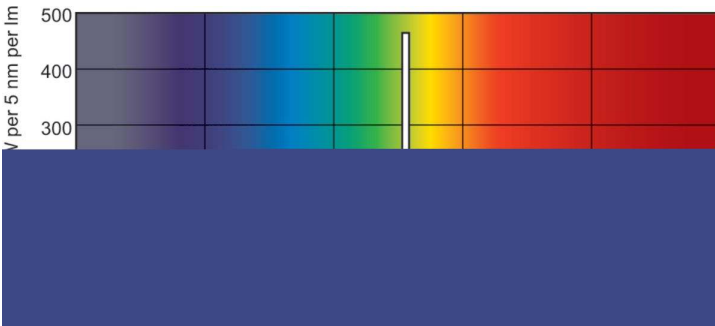

### Product data

General Information		Controls and Dimming	
Cap-Base	G5	Dimmable	No
Nominal lifetime	15,000 hour(s)		
Light Technical		Mechanical and Housing	
Color Code	865 [CCT of 6500K]	Bulb Shape	T5
Luminous Flux	2,700 lm		
Color Designation	Cool Daylight	Approval and Application	
Luminous Efficacy (rated) (Nom)	94 lm/W	Mercury (Hg) Content (Nom)	2.0 mg
Correlated Color Temperature (Nom)	6500 K	Energy Consumption kWh/1000 h	31 kWh
Color rendering index (CRI)	82		
Operating and Electrical		Product Data	
Power Consumption	27.8 W	Order product name	28 W G5 Cool daylight Linear fluorescent tube
Lamp Current (Nom)	0.170 A	Full product name	28 W G5 Cool daylight Linear fluorescent tube
		Full product code	871150057047555
		Order code	927926786558
		Material Nr. (12NC)	927926786558
		Numerator - Quantity Per Pack	1
		Net Weight (Piece)	88.500 g

## Dimensional drawing

Product	D (max)	A (max)	B (max)	B (min)	C (max)
28 W G5 Cool daylight Linear fluorescent tube	17.0 mm	1,149.0 mm	1,156.1 mm	1,153.7 mm	1,163.2 mm

## Photometric data

Spectral Power Distribution Colour - TL5 Essential 28W/865 1SL/40