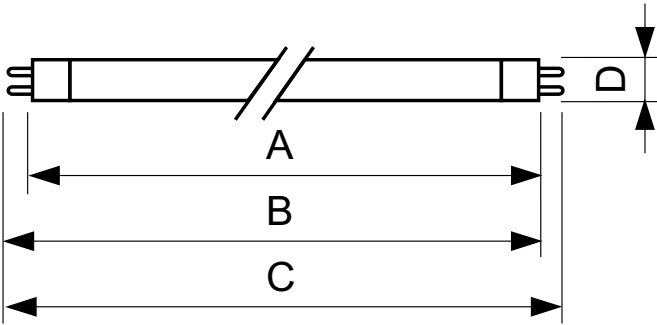

### Product data

General Information		Controls and Dimming	
Cap-Base	G5	Dimmable	No
Nominal lifetime	15,000 hour(s)		
Light Technical		Mechanical and Housing	
Color Code	865 [CCT of 6500K]	Bulb Shape	T5
Luminous Flux	2,700 lm		
Color Designation	Cool Daylight	Approval and Application	
Luminous Efficacy (rated) (Nom)	94 lm/W	Mercury (Hg) Content (Nom)	2.0 mg
Correlated Color Temperature (Nom)	6500 K	Energy Consumption kWh/1000 h	31 kWh
Color rendering index (CRI)	82		
Operating and Electrical		Product Data	
Power Consumption	27.8 W	Order product name	28 W G5 Cool daylight Linear fluorescent tube
Lamp Current (Nom)	0.170 A	Full product name	28 W G5 Cool daylight Linear fluorescent tube
		Full product code	871150057047555
		Order code	927926786558
		Material Nr. (12NC)	927926786558
		Numerator - Quantity Per Pack	1
		Net Weight (Piece)	88.500 g

## Dimensional drawing

Product	D (max)	A (max)	B (max)	B (min)	C (max)
28 W G5 Cool daylight Linear fluorescent tube	17.0 mm	1,149.0 mm	1,156.1 mm	1,153.7 mm	1,163.2 mm