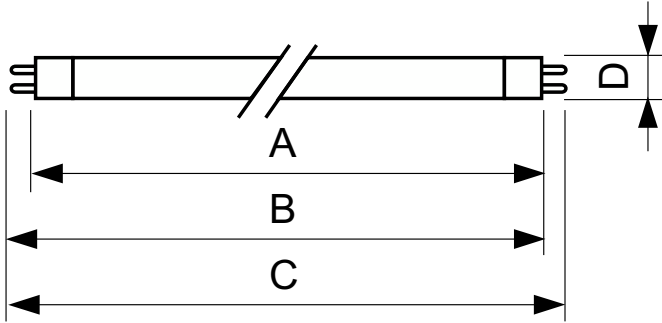

### Product data

General Information		Controls and Dimming	
Cap-Base	G5 [G5]	Dimmable	No
Nominal lifetime	15,000 hour(s)		
Light Technical		Mechanical and Housing	
Color Code	865 [CCT of 6500K]	Bulb Shape	T5 [16 mm (T5)]
Luminous Flux	2,700 lm		
Color Designation	Cool Daylight	Approval and Application	
Correlated Color Temperature (Nom)	6500 K	Mercury (Hg) Content (Nom)	2.0 mg
Luminous Efficacy (rated) (Nom)	94 lm/W	Energy Consumption kWh/1000 h	31 kWh
Color rendering index (CRI)	82		
Operating and Electrical		Product Data	
Power Consumption	27.8 W	Order product name	TL5 Essential 28W/865 1SL/40
Lamp Current (Nom)	0.170 A	Full product name	TL5 Essential 28W/865 1SL/40
		Full product code	871150057047555
		Order code	927926786558
		Material Nr. (12NC)	927926786558
		Numerator - Quantity Per Pack	1
		EAN/UPC - Product/Case	8711500570475

## Dimensional drawing

Product	D (max)	A (max)	B (max)	B (min)	C (max)
TL5 Essential 28W/865 1SL/40	17.0 mm	1,149.0 mm	1,156.1 mm	1,153.7 mm	1,163.2 mm