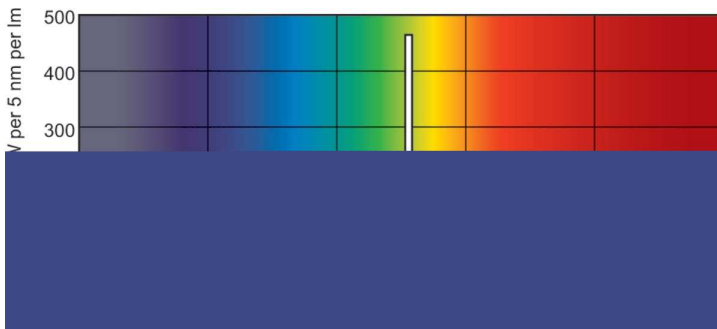

### Product data

General Information		Controls and Dimming	
Cap-Base	G5 [G5]	Dimmable	No
Nominal lifetime	15,000 hour(s)		
Light Technical		Mechanical and Housing	
Color Code	865 [CCT of 6500K]	Bulb Shape	T5 [16 mm (T5)]
Luminous Flux	2,700 lm		
Color Designation	Cool Daylight	Approval and Application	
Correlated Color Temperature (Nom)	6500 K	Mercury (Hg) Content (Nom)	2.0 mg
Luminous Efficacy (rated) (Nom)	94 lm/W	Energy Consumption kWh/1000 h	31 kWh
Color rendering index (CRI)	82		
Operating and Electrical		Product Data	
Power Consumption	27.8 W	Order product name	TL5 Essential 28W/865 1SL/40
Lamp Current (Nom)	0.170 A	Full product name	TL5 Essential 28W/865 1SL/40
		Full product code	871150057047555
		Order code	927926786558
		Material Nr. (12NC)	927926786558
		Numerator - Quantity Per Pack	1
		EAN/UPC - Product/Case	8711500570475

## Dimensional drawing

Product	D (max)	A (max)	B (max)	B (min)	C (max)
TL5 Essential 28W/865 1SL/40	17.0 mm	1,149.0 mm	1,156.1 mm	1,153.7 mm	1,163.2 mm

## Photometric data

Spectral Power Distribution Colour - TL5 Essential 28W/865 1SL/40