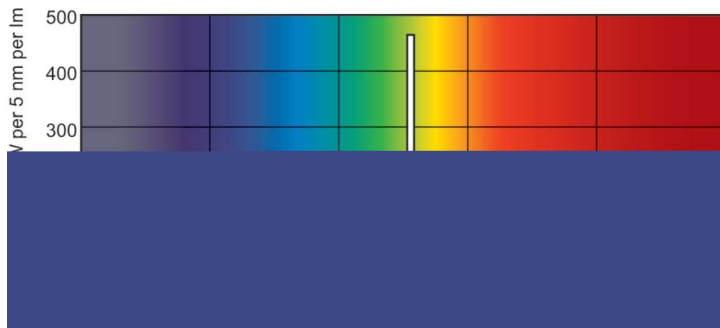

### Product data

General Information	
Cap-Base	G5
Nominal lifetime	15,000 hour(s)
Light Technical	
Color Code	865 [CCT of 6500K]
Luminous Flux	2,700 lm
Luminous Efficacy (rated) (Nom)	94 lm/W
Color Designation	Cool Daylight
Correlated Color Temperature (Nom)	6500 K
Color rendering index (CRI)	82
Operating and Electrical	
Power Consumption	27.8 W
Lamp Current (Nom)	0.170 A

Controls and Dimming	
Dimmable	No
Mechanical and Housing	
Bulb Shape	T5
Approval and Application	
Mercury (Hg) Content (Nom)	2.0 mg
Energy Consumption kWh/1000 h	31 kWh

Product Data	
Order product name	28 W G5 Cool daylight Linear fluorescent tube
Full product name	28 W G5 Cool daylight Linear fluorescent tube
Full product code	871150057047555
Order code	927926786558
Material Nr. (12NC)	927926786558
Numerator - Quantity Per Pack	1
Net Weight (Piece)	88.500 g

## Dimensional drawing

Product	D (max)	A (max)	B (max)	B (min)	C (max)
28 W G5 Cool daylight Linear fluorescent tube	17.0 mm	1,149.0 mm	1,156.1 mm	1,153.7 mm	1,163.2 mm

## Photometric data

Spectral Power Distribution Colour - TL5 Essential 28W/865 1SL/40