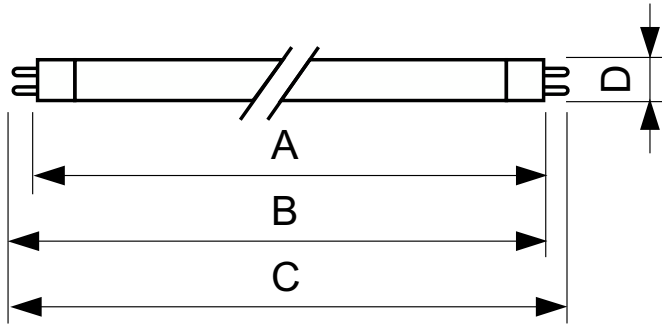

### Product data

General Information	
Cap-Base	G5
Nominal lifetime	15,000 hour(s)
Light Technical	
Color Code	865 [CCT of 6500K]
Luminous Flux	2,700 lm
Luminous Efficacy (rated) (Nom)	94 lm/W
Color Designation	Cool Daylight
Correlated Color Temperature (Nom)	6500 K
Color rendering index (CRI)	82
Operating and Electrical	
Power Consumption	27.8 W
Lamp Current (Nom)	0.170 A

Controls and Dimming	
Dimmable	No
Mechanical and Housing	
Bulb Shape	T5
Approval and Application	
Mercury (Hg) Content (Nom)	2.0 mg
Energy Consumption kWh/1000 h	31 kWh

Product Data	
Order product name	28 W G5 Cool daylight Linear fluorescent tube
Full product name	28 W G5 Cool daylight Linear fluorescent tube
Full product code	871150057047555
Order code	927926786558
Material Nr. (12NC)	927926786558
Numerator - Quantity Per Pack	1
Net Weight (Piece)	88.500 g

## Dimensional drawing

Product	D (max)	A (max)	B (max)	B (min)	C (max)
28 W G5 Cool daylight Linear fluorescent tube	17.0 mm	1,149.0 mm	1,156.1 mm	1,153.7 mm	1,163.2 mm