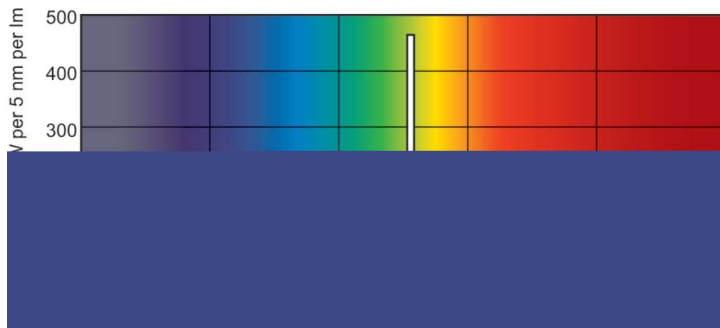

Warnings and Safety

- 20,000 hours lifetime (50% survival point, 3 hour cycle) with preheat ballast which is ENEC compliant. Lifetime performance may differ on non-ENEC compliant ballasts.

Product data

| General Information | | Controls and Dimming | |
|------------------------------------|--------------------|-------------------------------|---|
| Cap-Base | G5 | Dimmable | No |
| Nominal lifetime | 15,000 hour(s) | | |
| Light Technical | | Mechanical and Housing | |
| Color Code | 865 [CCT of 6500K] | Bulb Shape | T5 |
| Luminous Flux | 2,700 lm | | |
| Color Designation | Cool Daylight | Approval and Application | |
| Luminous Efficacy (rated) (Nom) | 94 lm/W | Mercury (Hg) Content (Nom) | 2.0 mg |
| Correlated Color Temperature (Nom) | 6500 K | Energy Consumption kWh/1000 h | 31 kWh |
| Color rendering index (CRI) | 82 | | |
| Operating and Electrical | | Product Data | |
| Power Consumption | 27.8 W | Order product name | 28 W G5 Cool daylight Linear fluorescent tube |
| Lamp Current (Nom) | 0.170 A | Full product name | TL5 Essential 28W/865 1SL/40 |
| | | Full product code | 871150057047555 |
| | | Order code | 57047555 |
| | | Material Nr. (12NC) | 927926786558 |
| | | Numerator - Quantity Per Pack | 1 |
| | | Net Weight (Piece) | 88.500 g |

Dimensional drawing

| Product | D (max) | A (max) | B (max) | B (min) | C (max) |
|---|---------|------------|------------|------------|------------|
| 28 W G5 Cool daylight Linear fluorescent tube | 17.0 mm | 1,149.0 mm | 1,156.1 mm | 1,153.7 mm | 1,163.2 mm |

Photometric data

Spectral Power Distribution Colour - TL5 Essential 28W/865 1SL/40