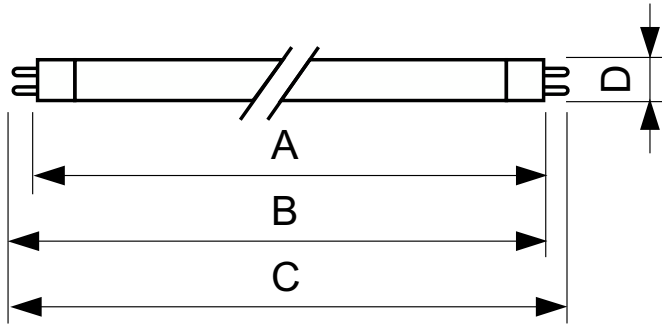

Warnings and Safety

- 20,000 hours lifetime (50% survival point, 3 hour cycle) with preheat ballast which is ENEC compliant. Lifetime performance may differ on non-ENEC compliant ballasts.

Product data

| General Information | | Controls and Dimming | |
|------------------------------------|--------------------|-------------------------------|---|
| Cap-Base | G5 | Dimmable | No |
| Nominal lifetime | 15,000 hour(s) | | |
| Light Technical | | Mechanical and Housing | |
| Color Code | 865 [CCT of 6500K] | Bulb Shape | T5 |
| Luminous Flux | 2,700 lm | | |
| Color Designation | Cool Daylight | Approval and Application | |
| Luminous Efficacy (rated) (Nom) | 94 lm/W | Mercury (Hg) Content (Nom) | 2.0 mg |
| Correlated Color Temperature (Nom) | 6500 K | Energy Consumption kWh/1000 h | 31 kWh |
| Color rendering index (CRI) | 82 | | |
| Operating and Electrical | | Product Data | |
| Power Consumption | 27.8 W | Order product name | 28 W G5 Cool daylight Linear fluorescent tube |
| Lamp Current (Nom) | 0.170 A | Full product name | TL5 Essential 28W/865 1SL/40 |
| | | Full product code | 871150057047555 |
| | | Order code | 57047555 |
| | | Material Nr. (12NC) | 927926786558 |
| | | Numerator - Quantity Per Pack | 1 |
| | | Net Weight (Piece) | 88.500 g |

TL5 Essential HE Super 80

| | |
|---------------------------------|---------------|
| EAN/UPC - Product/Case | 8711500570475 |
| Numerator - Packs per outer box | 40 |
| EAN/UPC - Case | 8711500570482 |

Dimensional drawing

| Product | D (max) | A (max) | B (max) | B (min) | C (max) |
|---|---------|------------|------------|------------|------------|
| 28 W G5 Cool daylight Linear fluorescent tube | 17.0 mm | 1,149.0 mm | 1,156.1 mm | 1,153.7 mm | 1,163.2 mm |

Photometric data

Spectral Power Distribution Colour - TL5 Essential 28W/865 1SL/40