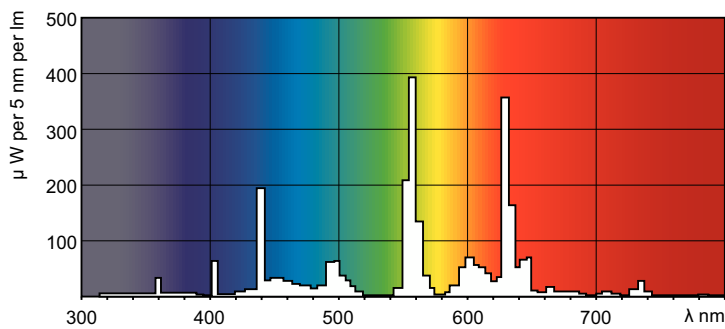

Product data

General Information		Controls and Dimming	
Cap-Base	G5	Dimmable	No
Nominal lifetime	15,000 hour(s)		
Light Technical		Mechanical and Housing	
Color Code	840 [CCT of 4000K]	Bulb Shape	T5
Luminous Flux	2,900 lm		
Luminous Efficacy (rated) (Nom)	94 lm/W	Approval and Application	
Color Designation	Cool White (CW)	Mercury (Hg) Content (Nom)	2.0 mg
Correlated Color Temperature (Nom)	4000 K	Energy Consumption kWh/1000 h	31 kWh
Color rendering index (CRI)	82		
Operating and Electrical		Product Data	
Power Consumption	27.8 W	Order product name	28 W G5 Cool white Linear fluorescent tube
Lamp Current (Nom)	0.170 A	Full product name	28 W G5 Cool white Linear fluorescent tube
		Full product code	871150057045155
		Order code	927926784058
		Material Nr. (12NC)	927926784058

Dimensional drawing

Product	D (max)	A (max)	B (max)	B (min)	C (max)
28 W G5 Cool white Linear fluorescent tube	17.0 mm	1,149.0 mm	1,156.1 mm	1,153.7 mm	1,163.2 mm

Photometric data

Spectral Power Distribution Colour - TL5 Essential 28W/840 1SL/40