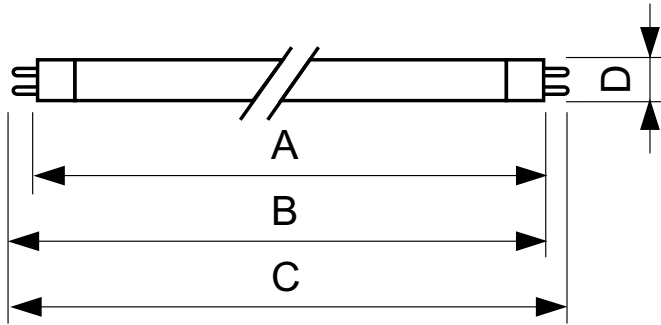

Product data

General Information		Controls and Dimming	
Cap-Base	G5	Dimmable	No
Nominal lifetime	15,000 hour(s)		
Light Technical		Mechanical and Housing	
Color Code	840 [CCT of 4000K]	Bulb Shape	T5
Luminous Flux	2,900 lm		
Luminous Efficacy (rated) (Nom)	94 lm/W	Approval and Application	
Color Designation	Cool White (CW)	Mercury (Hg) Content (Nom)	2.0 mg
Correlated Color Temperature (Nom)	4000 K	Energy Consumption kWh/1000 h	31 kWh
Color rendering index (CRI)	82		
Operating and Electrical		Product Data	
Power Consumption	27.8 W	Order product name	28 W G5 Cool white Linear fluorescent tube
Lamp Current (Nom)	0.170 A	Full product name	28 W G5 Cool white Linear fluorescent tube
		Full product code	871150057045155
		Order code	927926784058
		Material Nr. (12NC)	927926784058

TL5 Essential HE Super 80

Numerator - Quantity Per Pack	1
Net Weight (Piece)	87.000 g
EAN/UPC - Product/Case	8711500570451
Numerator - Packs per outer box	40

EAN/UPC - Case	8711500570468
----------------	---------------

Dimensional drawing

Product	D (max)	A (max)	B (max)	B (min)	C (max)
28 W G5 Cool white Linear fluorescent tube	17.0 mm	1,149.0 mm	1,156.1 mm	1,153.7 mm	1,163.2 mm

Photometric data

Spectral Power Distribution Colour - TL5 Essential 28W/840 1SL/40