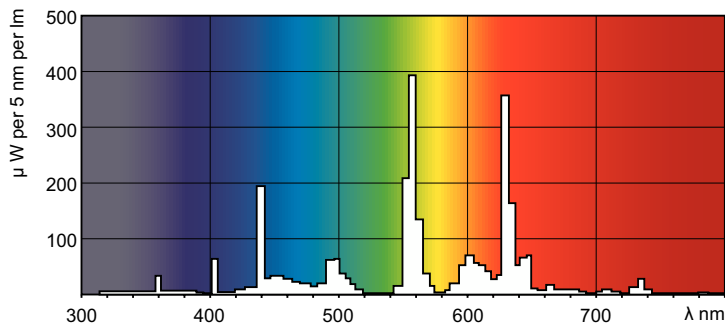

Warnings and Safety

- 20,000 hours lifetime (50% survival point, 3 hour cycle) with preheat ballast which is ENEC compliant. Lifetime performance may differ on non-ENEC compliant ballasts.

Product data

General Information		Controls and Dimming	
Cap-Base	G5	Dimmable	No
Nominal lifetime	15000 hour(s)		
Light Technical		Mechanical and Housing	
Color Code	840 [CCT of 4000K]	Bulb Shape	T5
Luminous Flux	2900 lm		
Luminous Efficacy (rated) (Nom)	94 lm/W	Approval and Application	
Color Designation	Cool White (CW)	Mercury (Hg) Content (Nom)	2.0 mg
Correlated Color Temperature (Nom)	4000 K	Energy Consumption kWh/1000 h	31 kWh
Color rendering index (CRI)	82		
Operating and Electrical		Product Data	
Power Consumption	27.8 W	Order product name	28 W G5 Cool white Linear fluorescent tube
Lamp Current (Nom)	0.170 A	Full product name	28 W G5 Cool white Linear fluorescent tube
		Full product code	871150057045155
		Order code	927926784058
		Material Nr. (12NC)	927926784058
		Numerator - Quantity Per Pack	1
		Net Weight (Piece)	87.000 g

TL5 Essential HE Super 80

EAN/UPC - Product/Case	8711500570451
Numerator - Packs per outer box	40
EAN/UPC - Case	8711500570468

Dimensional drawing

Product	D (max)	A (max)	B (max)	B (min)	C (max)
28 W G5 Cool white Linear fluorescent tube	17.0 mm	1149.0 mm	1156.1 mm	1153.7 mm	1163.2 mm

Photometric data

Spectral Power Distribution Colour - TL5 Essential 28W/840 1SL/40