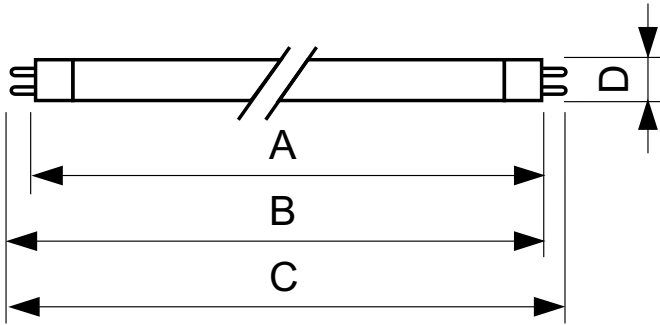

TL5 Essential HE Super 80

28 W G5 Cool white Linear fluorescent tube

Philips TL5 Essential Super80 is a new fluorescent lamp which provides home users and professional end-users an aesthetic miniaturized lighting solution with high reliability at low price.

Warnings and Safety

- 20,000 hours lifetime (50% survival point, 3 hour cycle) with preheat ballast which is ENEC compliant. Lifetime performance may differ on non-ENEC compliant ballasts.

Product data

General Information		Controls and Dimming	
Cap-Base	G5	Dimmable	No
Nominal lifetime	15000 hour(s)		
Light Technical		Mechanical and Housing	
Color Code	840 [CCT of 4000K]	Bulb Shape	T5
Luminous Flux	2900 lm		
Luminous Efficacy (rated) (Nom)	94 lm/W	Approval and Application	
Color Designation	Cool White (CW)	Mercury (Hg) Content (Nom)	2.0 mg
Correlated Color Temperature (Nom)	4000 K	Energy Consumption kWh/1000 h	31 kWh
Color rendering index (CRI)	82		
Operating and Electrical		Product Data	
Power Consumption	27.8 W	Order product name	28 W G5 Cool white Linear fluorescent tube
Lamp Current (Nom)	0.170 A	Full product name	28 W G5 Cool white Linear fluorescent tube
		Full product code	871150057045155
		Order code	927926784058
		Material Nr. (12NC)	927926784058
		Numerator - Quantity Per Pack	1
		Net Weight (Piece)	87.000 g

TL5 Essential HE Super 80

EAN/UPC - Product/Case	8711500570451
Numerator - Packs per outer box	40
EAN/UPC - Case	8711500570468

Dimensional drawing

Product	D (max)	A (max)	B (max)	B (min)	C (max)
28 W G5 Cool white Linear fluorescent tube	17.0 mm	1149.0 mm	1156.1 mm	1153.7 mm	1163.2 mm

Photometric data

Spectral Power Distribution Colour - TL5 Essential 28W/840 1SL/40