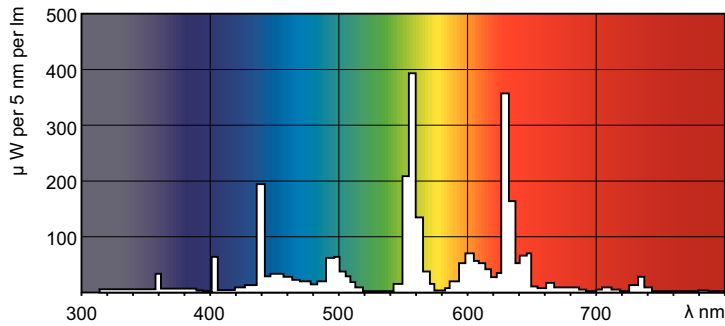

Warnings and Safety

- 20,000 hours lifetime (50% survival point, 3 hour cycle) with preheat ballast which is ENEC compliant. Lifetime performance may differ on non-ENEC compliant ballasts.

Product data

General Information		Controls and Dimming	
Cap-Base	G5	Dimmable	No
Nominal lifetime	15,000 hour(s)		
Light Technical		Mechanical and Housing	
Color Code	840 [CCT of 4000K]	Bulb Shape	T5
Luminous Flux	2,900 lm		
Luminous Efficacy (rated) (Nom)	94 lm/W	Approval and Application	
Color Designation	Cool White (CW)	Mercury (Hg) Content (Nom)	2.0 mg
Correlated Color Temperature (Nom)	4000 K	Energy Consumption kWh/1000 h	31 kWh
Color rendering index (CRI)	82		
Operating and Electrical		Product Data	
Power Consumption	27.8 W	Order product name	28 W G5 Cool white Linear fluorescent tube
Lamp Current (Nom)	0.170 A	Full product name	28 W G5 Cool white Linear fluorescent tube
		Full product code	871150057045155
		Order code	927926784058
		Material Nr. (12NC)	927926784058
		Numerator - Quantity Per Pack	1
		Net Weight (Piece)	87.000 g

TL5 Essential HE Super 80

EAN/UPC - Product/Case	8711500570451
Numerator - Packs per outer box	40
EAN/UPC - Case	8711500570468

Dimensional drawing

Product	D (max)	A (max)	B (max)	B (min)	C (max)
28 W G5 Cool white Linear fluorescent tube	17.0 mm	1,149.0 mm	1,156.1 mm	1,153.7 mm	1,163.2 mm

Photometric data

Spectral Power Distribution Colour - TL5 Essential 28W/840 1SL/40