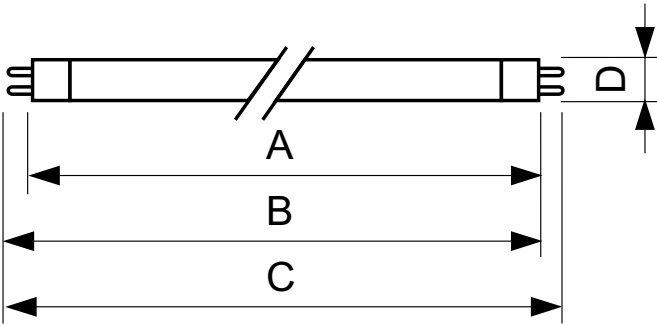

TL5 Essential HE Super 80

28 W G5 Cool white Linear fluorescent tube

Philips TL5 Essential Super80 is a new fluorescent lamp which provides home users and professional end-users an aesthetic miniaturized lighting solution with high reliability at low price.

Warnings and Safety

- 20,000 hours lifetime (50% survival point, 3 hour cycle) with preheat ballast which is ENEC compliant. Lifetime performance may differ on non-ENEC compliant ballasts.

Product data

General Information		Controls and Dimming	
Cap-Base	G5	Dimmable	No
Nominal lifetime	15,000 hour(s)		
Light Technical		Mechanical and Housing	
Color Code	840 [CCT of 4000K]	Bulb Shape	T5
Luminous Flux	2,900 lm		
Luminous Efficacy (rated) (Nom)	94 lm/W	Approval and Application	
Color Designation	Cool White (CW)	Mercury (Hg) Content (Nom)	2.0 mg
Correlated Color Temperature (Nom)	4000 K	Energy Consumption kWh/1000 h	31 kWh
Color rendering index (CRI)	82		
Operating and Electrical		Product Data	
Power Consumption	27.8 W	Order product name	28 W G5 Cool white Linear fluorescent tube
Lamp Current (Nom)	0.170 A	Full product name	28 W G5 Cool white Linear fluorescent tube
		Full product code	871150057045155
		Order code	927926784058
		Material Nr. (12NC)	927926784058
		Numerator - Quantity Per Pack	1
		Net Weight (Piece)	87.000 g

TL5 Essential HE Super 80

EAN/UPC - Product/Case	8711500570451
Numerator - Packs per outer box	40
EAN/UPC - Case	8711500570468

Dimensional drawing

Product	D (max)	A (max)	B (max)	B (min)	C (max)
28 W G5 Cool white Linear fluorescent tube	17.0 mm	1,149.0 mm	1,156.1 mm	1,153.7 mm	1,163.2 mm

Photometric data

Spectral Power Distribution Colour - TL5 Essential 28W/840 1SL/40