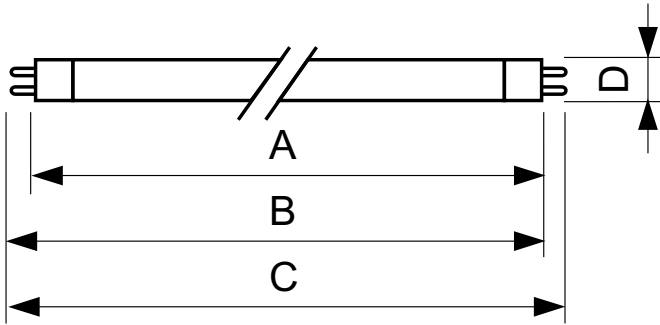

TL5 Essential HE Super 80

28 W G5 Cool white Linear fluorescent tube

Philips TL5 Essential Super80 is a new fluorescent lamp which provides home users and professional end-users an aesthetic miniaturized lighting solution with high reliability at low price.

Warnings and Safety

- 20,000 hours lifetime (50% survival point, 3 hour cycle) with preheat ballast which is ENEC compliant. Lifetime performance may differ on non-ENEC compliant ballasts.

Product data

General Information		Controls and Dimming	
Cap-Base	G5	Dimmable	No
Nominal lifetime	15,000 hour(s)		
Light Technical		Mechanical and Housing	
Color Code	840 [CCT of 4000K]	Bulb Shape	T5
Luminous Flux	2,900 lm		
Color Designation	Cool White (CW)	Approval and Application	
Luminous Efficacy (rated) (Nom)	94 lm/W	Mercury (Hg) Content (Nom)	2.0 mg
Correlated Color Temperature (Nom)	4000 K	Energy Consumption kWh/1000 h	31 kWh
Color rendering index (CRI)	82		
Operating and Electrical		Product Data	
Power Consumption	27.8 W	Order product name	28 W G5 Cool white Linear fluorescent tube
Lamp Current (Nom)	0.170 A	Full product name	28 W G5 Cool white Linear fluorescent tube
		Full product code	871150057045155
		Order code	927926784058
		Material Nr. (12NC)	927926784058
		Numerator - Quantity Per Pack	1
		Net Weight (Piece)	87.000 g

TL5 Essential HE Super 80

EAN/UPC - Product/Case	8711500570451
Numerator - Packs per outer box	40
EAN/UPC - Case	8711500570468

Dimensional drawing

Product	D (max)	A (max)	B (max)	B (min)	C (max)
28 W G5 Cool white Linear fluorescent tube	17.0 mm	1,149.0 mm	1,156.1 mm	1,153.7 mm	1,163.2 mm

Photometric data

Spectral Power Distribution Colour - TL5 Essential 28W/840 1SL/40