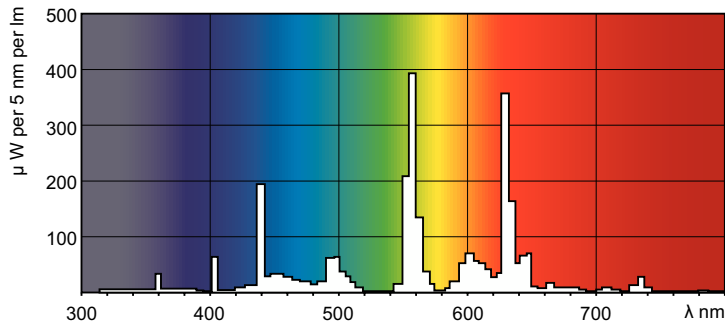

Warnings and Safety

- 20,000 hours lifetime (50% survival point, 3 hour cycle) with preheat ballast which is ENEC compliant. Lifetime performance may differ on non-ENEC compliant ballasts.

Product data

General Information		Controls and Dimming	
Cap-Base	G5	Dimmable	No
Nominal lifetime	15,000 hour(s)		
Light Technical		Mechanical and Housing	
Color Code	840 [CCT of 4000K]	Bulb Shape	T5
Luminous Flux	2,900 lm		
Color Designation	Cool White (CW)	Approval and Application	
Luminous Efficacy (rated) (Nom)	94 lm/W	Mercury (Hg) Content (Nom)	2.0 mg
Correlated Color Temperature (Nom)	4000 K	Energy Consumption kWh/1000 h	31 kWh
Color rendering index (CRI)	82		
Operating and Electrical		Product Data	
Power Consumption	27.8 W	Order product name	28 W G5 Cool white Linear fluorescent tube
Lamp Current (Nom)	0.170 A	Full product name	28 W G5 Cool white Linear fluorescent tube
		Full product code	871150057045155
		Order code	927926784058
		Material Nr. (12NC)	927926784058
		Numerator - Quantity Per Pack	1
		Net Weight (Piece)	87.000 g

TL5 Essential HE Super 80

EAN/UPC - Product/Case	8711500570451
Numerator - Packs per outer box	40
EAN/UPC - Case	8711500570468

Dimensional drawing

Product	D (max)	A (max)	B (max)	B (min)	C (max)
28 W G5 Cool white Linear fluorescent tube	17.0 mm	1,149.0 mm	1,156.1 mm	1,153.7 mm	1,163.2 mm

Photometric data

Spectral Power Distribution Colour - TL5 Essential 28W/840 1SL/40