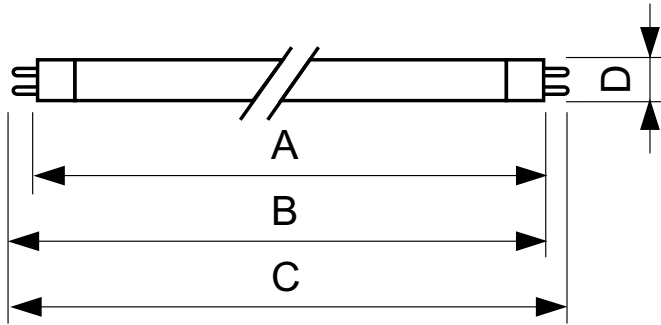

### Product data

General Information		Controls and Dimming	
Cap-Base	G5	Dimmable	No
Nominal lifetime	15,000 hour(s)		
Light Technical		Mechanical and Housing	
Color Code	840 [CCT of 4000K]	Bulb Shape	T5
Luminous Flux	2,900 lm		
Luminous Efficacy (rated) (Nom)	94 lm/W	Approval and Application	
Color Designation	Cool White (CW)	Mercury (Hg) Content (Nom)	2.0 mg
Correlated Color Temperature (Nom)	4000 K	Energy Consumption kWh/1000 h	31 kWh
Color rendering index (CRI)	82		
Operating and Electrical		Product Data	
Power Consumption	27.8 W	Order product name	28 W G5 Cool white Linear fluorescent tube
Lamp Current (Nom)	0.170 A	Full product name	28 W G5 Cool white Linear fluorescent tube
		Full product code	871150057045155
		Order code	927926784058
		Material Nr. (12NC)	927926784058

## Dimensional drawing

Product	D (max)	A (max)	B (max)	B (min)	C (max)
28 W G5 Cool white Linear fluorescent tube	17.0 mm	1,149.0 mm	1,156.1 mm	1,153.7 mm	1,163.2 mm