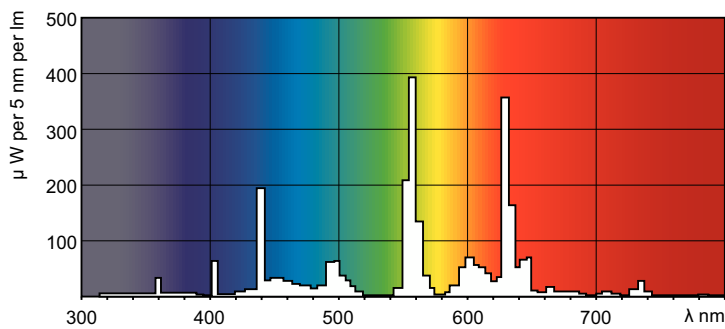

### Product data

General Information		Controls and Dimming	
Cap-Base	G5	Dimmable	No
Nominal lifetime	15,000 hour(s)		
Light Technical		Mechanical and Housing	
Color Code	840 [CCT of 4000K]	Bulb Shape	T5
Luminous Flux	2,900 lm		
Luminous Efficacy (rated) (Nom)	94 lm/W	Approval and Application	
Color Designation	Cool White (CW)	Mercury (Hg) Content (Nom)	2.0 mg
Correlated Color Temperature (Nom)	4000 K	Energy Consumption kWh/1000 h	31 kWh
Color rendering index (CRI)	82		
Operating and Electrical		Product Data	
Power Consumption	27.8 W	Order product name	28 W G5 Cool white Linear fluorescent tube
Lamp Current (Nom)	0.170 A	Full product name	28 W G5 Cool white Linear fluorescent tube
		Full product code	871150057045155
		Order code	927926784058
		Material Nr. (12NC)	927926784058

## Dimensional drawing

Product	D (max)	A (max)	B (max)	B (min)	C (max)
28 W G5 Cool white Linear fluorescent tube	17.0 mm	1,149.0 mm	1,156.1 mm	1,153.7 mm	1,163.2 mm

## Photometric data

Spectral Power Distribution Colour - TL5 Essential 28W/840 1SL/40