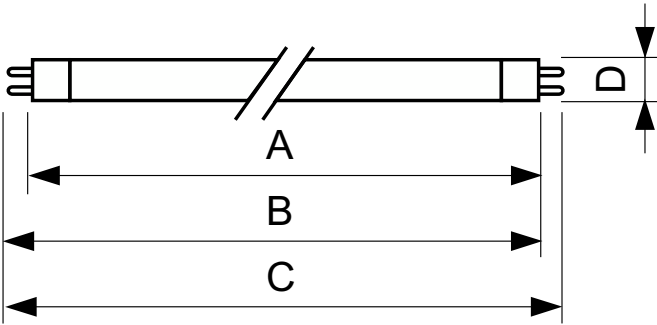

TL5 Essential HE Super 80

28 W G5 Warm white Linear fluorescent tube

Philips TL5 Essential Super80 is a new fluorescent lamp which provides home users and professional end-users an aesthetic miniaturized lighting solution with high reliability at low price.

Warnings and Safety

- 20,000 hours lifetime (50% survival point, 3 hour cycle) with preheat ballast which is ENEC compliant. Lifetime performance may differ on non-ENEC compliant ballasts.

Product data

General Information		Controls and Dimming	
Cap-Base	G5	Dimmable	No
Nominal lifetime	15000 hour(s)		
Light Technical		Mechanical and Housing	
Color Code	830 [CCT of 3000K]	Bulb Shape	T5
Luminous Flux	2900 lm		
Luminous Efficacy (rated) (Nom)	94 lm/W	Approval and Application	
Color Designation	Warm White (WW)	Mercury (Hg) Content (Nom)	2.0 mg
Correlated Color Temperature (Nom)	3000 K	Energy Consumption kWh/1000 h	31 kWh
Color rendering index (CRI)	82		
Operating and Electrical		Product Data	
Power Consumption	27.8 W	Order product name	28 W G5 Warm white Linear fluorescent tube
Lamp Current (Nom)	0.170 A	Full product name	28 W G5 Warm white Linear fluorescent tube
		Full product code	871150057043755
		Order code	927926783058
		Material Nr. (12NC)	927926783058
		Numerator - Quantity Per Pack	1
		Net Weight (Piece)	88.500 g

TL5 Essential HE Super 80

EAN/UPC - Product/Case	8711500570437
Numerator - Packs per outer box	40
EAN/UPC - Case	8711500570444

Dimensional drawing

Product	D (max)	A (max)	B (max)	B (min)	C (max)
28 W G5 Warm white Linear fluorescent tube	17.0 mm	1149.0 mm	1156.1 mm	1153.7 mm	1163.2 mm

Photometric data

Spectral Power Distribution Colour - TL5 Essential 28W/830 1SL/40