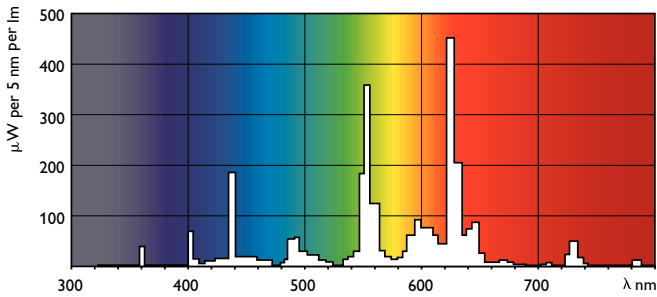

Warnings and Safety

- 20,000 hours lifetime (50% survival point, 3 hour cycle) with preheat ballast which is ENEC compliant. Lifetime performance may differ on non-ENEC compliant ballasts.

Product data

General Information		Controls and Dimming	
Cap-Base	G5	Dimmable	No
Nominal lifetime	15000 hour(s)		
Light Technical		Mechanical and Housing	
Color Code	830 [CCT of 3000K]	Bulb Shape	T5
Luminous Flux	2900 lm		
Luminous Efficacy (rated) (Nom)	94 lm/W	Approval and Application	
Color Designation	Warm White (WW)	Mercury (Hg) Content (Nom)	2.0 mg
Correlated Color Temperature (Nom)	3000 K	Energy Consumption kWh/1000 h	31 kWh
Color rendering index (CRI)	82		
Operating and Electrical		Product Data	
Power Consumption	27.8 W	Order product name	28 W G5 Warm white Linear fluorescent tube
Lamp Current (Nom)	0.170 A	Full product name	28 W G5 Warm white Linear fluorescent tube
		Full product code	871150057043755
		Order code	927926783058
		Material Nr. (12NC)	927926783058
		Numerator - Quantity Per Pack	1
		Net Weight (Piece)	88.500 g

TL5 Essential HE Super 80

EAN/UPC - Product/Case	8711500570437
Numerator - Packs per outer box	40
EAN/UPC - Case	8711500570444

Dimensional drawing

Product	D (max)	A (max)	B (max)	B (min)	C (max)
28 W G5 Warm white Linear fluorescent tube	17.0 mm	1149.0 mm	1156.1 mm	1153.7 mm	1163.2 mm

Photometric data

Spectral Power Distribution Colour - TL5 Essential 28W/830 1SL/40