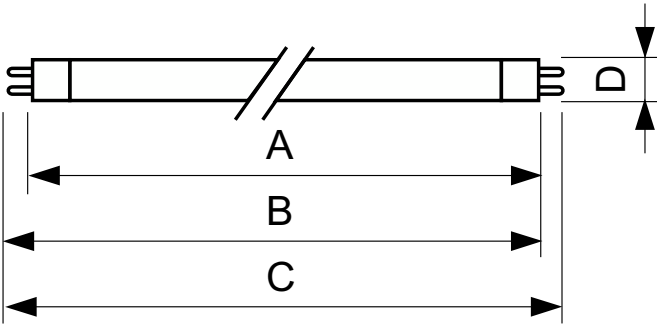

TL5 Essential HE Super 80

28 W G5 Warm white Linear fluorescent tube

Philips TL5 Essential Super80 is a new fluorescent lamp which provides home users and professional end-users an aesthetic miniaturized lighting solution with high reliability at low price.

Warnings and Safety

- 20,000 hours lifetime (50% survival point, 3 hour cycle) with preheat ballast which is ENEC compliant. Lifetime performance may differ on non-ENEC compliant ballasts.

Product data

General Information		Controls and Dimming	
Cap-Base	G5	Dimmable	No
Nominal lifetime	15,000 hour(s)		
Light Technical		Mechanical and Housing	
Color Code	830 [CCT of 3000K]	Bulb Shape	T5
Luminous Flux	2,900 lm		
Luminous Efficacy (rated) (Nom)	94 lm/W	Approval and Application	
Color Designation	Warm White (WW)	Mercury (Hg) Content (Nom)	2.0 mg
Correlated Color Temperature (Nom)	3000 K	Energy Consumption kWh/1000 h	31 kWh
Color rendering index (CRI)	82		
Operating and Electrical		Product Data	
Power Consumption	27.8 W	Order product name	28 W G5 Warm white Linear fluorescent tube
Lamp Current (Nom)	0.170 A	Full product name	28 W G5 Warm white Linear fluorescent tube
		Full product code	871150057043755
		Order code	927926783058
		Material Nr. (12NC)	927926783058
		Numerator - Quantity Per Pack	1
		Net Weight (Piece)	88.500 g

TL5 Essential HE Super 80

EAN/UPC - Product/Case	8711500570437
Numerator - Packs per outer box	40
EAN/UPC - Case	8711500570444

Dimensional drawing

Product	D (max)	A (max)	B (max)	B (min)	C (max)
28 W G5 Warm white Linear fluorescent tube	17.0 mm	1,149.0 mm	1,156.1 mm	1,153.7 mm	1,163.2 mm

Photometric data

Spectral Power Distribution Colour - TL5 Essential 28W/830 1SL/40