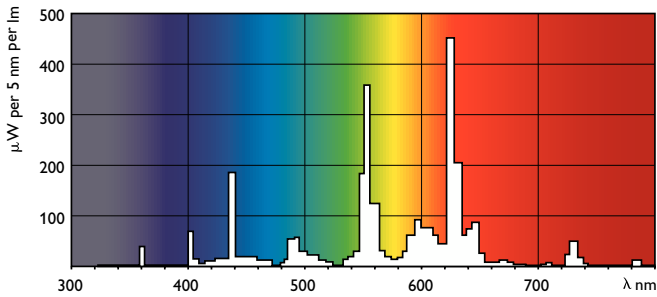

Warnings and Safety

- 20,000 hours lifetime (50% survival point, 3 hour cycle) with preheat ballast which is ENEC compliant. Lifetime performance may differ on non-ENEC compliant ballasts.

Product data

General Information		Controls and Dimming	
Cap-Base	G5	Dimmable	No
Nominal lifetime	15,000 hour(s)		
Light Technical		Mechanical and Housing	
Color Code	830 [CCT of 3000K]	Bulb Shape	T5
Luminous Flux	2,900 lm		
Luminous Efficacy (rated) (Nom)	94 lm/W	Approval and Application	
Color Designation	Warm White (WW)	Mercury (Hg) Content (Nom)	2.0 mg
Correlated Color Temperature (Nom)	3000 K	Energy Consumption kWh/1000 h	31 kWh
Color rendering index (CRI)	82		
Operating and Electrical		Product Data	
Power Consumption	27.8 W	Order product name	28 W G5 Warm white Linear fluorescent tube
Lamp Current (Nom)	0.170 A	Full product name	28 W G5 Warm white Linear fluorescent tube
		Full product code	871150057043755
		Order code	927926783058
		Material Nr. (12NC)	927926783058
		Numerator - Quantity Per Pack	1
		Net Weight (Piece)	88.500 g

TL5 Essential HE Super 80

EAN/UPC - Product/Case	8711500570437
Numerator - Packs per outer box	40
EAN/UPC - Case	8711500570444

Dimensional drawing

Product	D (max)	A (max)	B (max)	B (min)	C (max)
28 W G5 Warm white Linear fluorescent tube	17.0 mm	1,149.0 mm	1,156.1 mm	1,153.7 mm	1,163.2 mm

Photometric data

Spectral Power Distribution Colour - TL5 Essential 28W/830 1SL/40