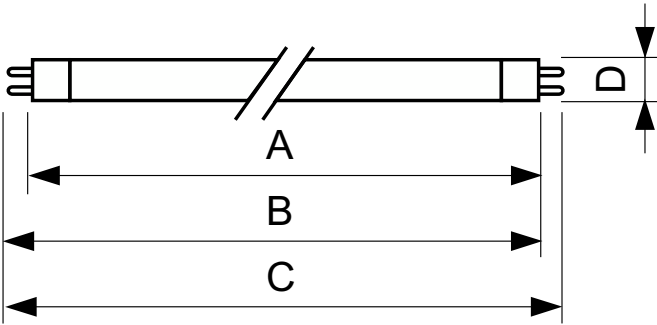

TL5 Essential HE Super 80

28 W G5 Warm white Linear fluorescent tube

Philips TL5 Essential Super80 is a new fluorescent lamp which provides home users and professional end-users an aesthetic miniaturized lighting solution with high reliability at low price.

Warnings and Safety

- 20,000 hours lifetime (50% survival point, 3 hour cycle) with preheat ballast which is ENEC compliant. Lifetime performance may differ on non-ENEC compliant ballasts.

Product data

General Information		Controls and Dimming	
Cap-Base	G5	Dimmable	No
Nominal lifetime	15,000 hour(s)		
Light Technical		Mechanical and Housing	
Color Code	830 [CCT of 3000K]	Bulb Shape	T5
Luminous Flux	2,900 lm		
Color Designation	Warm White (WW)	Approval and Application	
Luminous Efficacy (rated) (Nom)	94 lm/W	Mercury (Hg) Content (Nom)	2.0 mg
Correlated Color Temperature (Nom)	3000 K	Energy Consumption kWh/1000 h	31 kWh
Color rendering index (CRI)	82		
Operating and Electrical		Product Data	
Power Consumption	27.8 W	Order product name	28 W G5 Warm white Linear fluorescent tube
Lamp Current (Nom)	0.170 A	Full product name	28 W G5 Warm white Linear fluorescent tube
		Full product code	871150057043755
		Order code	927926783058
		Material Nr. (12NC)	927926783058
		Numerator - Quantity Per Pack	1
		Net Weight (Piece)	88.500 g

TL5 Essential HE Super 80

EAN/UPC - Product/Case	8711500570437
Numerator - Packs per outer box	40
EAN/UPC - Case	8711500570444

Dimensional drawing

Product	D (max)	A (max)	B (max)	B (min)	C (max)
28 W G5 Warm white Linear fluorescent tube	17.0 mm	1,149.0 mm	1,156.1 mm	1,153.7 mm	1,163.2 mm

Photometric data

Spectral Power Distribution Colour - TL5 Essential 28W/830 1SL/40