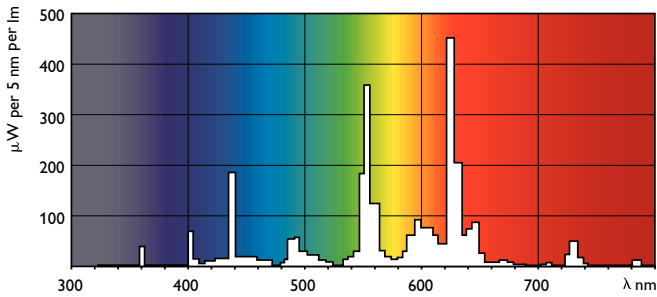

Warnings and Safety

- 20,000 hours lifetime (50% survival point, 3 hour cycle) with preheat ballast which is ENEC compliant. Lifetime performance may differ on non-ENEC compliant ballasts.

Product data

General Information		Controls and Dimming	
Cap-Base	G5	Dimmable	No
Nominal lifetime	15,000 hour(s)		
Light Technical		Mechanical and Housing	
Color Code	830 [CCT of 3000K]	Bulb Shape	T5
Luminous Flux	2,900 lm		
Color Designation	Warm White (WW)	Approval and Application	
Luminous Efficacy (rated) (Nom)	94 lm/W	Mercury (Hg) Content (Nom)	2.0 mg
Correlated Color Temperature (Nom)	3000 K	Energy Consumption kWh/1000 h	31 kWh
Color rendering index (CRI)	82		
Operating and Electrical		Product Data	
Power Consumption	27.8 W	Order product name	28 W G5 Warm white Linear fluorescent tube
Lamp Current (Nom)	0.170 A	Full product name	28 W G5 Warm white Linear fluorescent tube
		Full product code	871150057043755
		Order code	927926783058
		Material Nr. (12NC)	927926783058
		Numerator - Quantity Per Pack	1
		Net Weight (Piece)	88.500 g

TL5 Essential HE Super 80

EAN/UPC - Product/Case	8711500570437
Numerator - Packs per outer box	40
EAN/UPC - Case	8711500570444

Dimensional drawing

Product	D (max)	A (max)	B (max)	B (min)	C (max)
28 W G5 Warm white Linear fluorescent tube	17.0 mm	1,149.0 mm	1,156.1 mm	1,153.7 mm	1,163.2 mm

Photometric data

Spectral Power Distribution Colour - TL5 Essential 28W/830 1SL/40