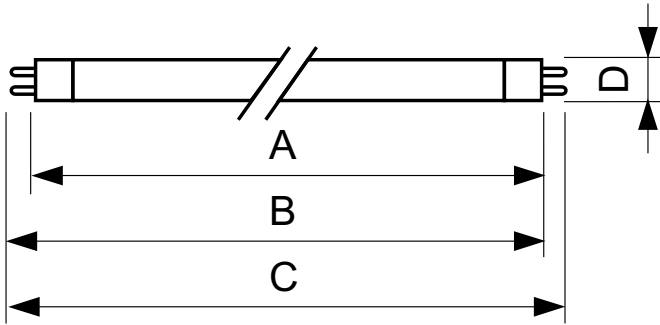

Warnings and Safety

- 20,000 hours lifetime (50% survival point, 3 hour cycle) with preheat ballast which is ENEC compliant. Lifetime performance may differ on non-ENEC compliant ballasts.

Product data

General Information		Controls and Dimming	
Cap-Base	G5	Dimmable	No
Nominal lifetime	15,000 hour(s)		
Light Technical		Mechanical and Housing	
Color Code	830 [CCT of 3000K]	Bulb Shape	T5
Luminous Flux	2,900 lm		
Color Designation	Warm White (WW)	Approval and Application	
Luminous Efficacy (rated) (Nom)	94 lm/W	Mercury (Hg) Content (Nom)	2.0 mg
Correlated Color Temperature (Nom)	3000 K	Energy Consumption kWh/1000 h	31 kWh
Color rendering index (CRI)	82		
Operating and Electrical		Product Data	
Power Consumption	27.8 W	Order product name	28 W G5 Warm white Linear fluorescent tube
Lamp Current (Nom)	0.170 A	Full product name	TL5 Essential 28W/830 1SL/40
		Full product code	871150057043755
		Order code	57043755
		Material Nr. (12NC)	927926783058
		Numerator - Quantity Per Pack	1
		Net Weight (Piece)	88.500 g

TL5 Essential HE Super 80

EAN/UPC - Product/Case	8711500570437
Numerator - Packs per outer box	40
EAN/UPC - Case	8711500570444

Dimensional drawing

Product	D (max)	A (max)	B (max)	B (min)	C (max)
28 W G5 Warm white Linear fluorescent tube	17.0 mm	1,149.0 mm	1,156.1 mm	1,153.7 mm	1,163.2 mm

Photometric data

Spectral Power Distribution Colour - TL5 Essential 28W/830 1SL/40