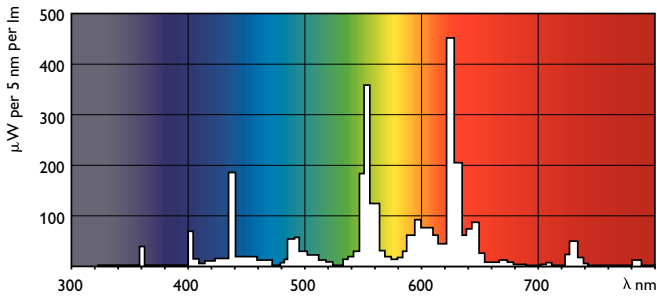

Warnings and Safety

- 20,000 hours lifetime (50% survival point, 3 hour cycle) with preheat ballast which is ENEC compliant. Lifetime performance may differ on non-ENEC compliant ballasts.

Product data

General Information		Controls and Dimming	
Cap-Base	G5	Dimmable	No
Nominal lifetime	15,000 hour(s)		
Light Technical		Mechanical and Housing	
Color Code	830 [CCT of 3000K]	Bulb Shape	T5
Luminous Flux	2,900 lm		
Color Designation	Warm White (WW)	Approval and Application	
Luminous Efficacy (rated) (Nom)	94 lm/W	Mercury (Hg) Content (Nom)	2.0 mg
Correlated Color Temperature (Nom)	3000 K	Energy Consumption kWh/1000 h	31 kWh
Color rendering index (CRI)	82		
Operating and Electrical		Product Data	
Power Consumption	27.8 W	Order product name	28 W G5 Warm white Linear fluorescent tube
Lamp Current (Nom)	0.170 A	Full product name	TL5 Essential 28W/830 1SL/40
		Full product code	871150057043755
		Order code	57043755
		Material Nr. (12NC)	927926783058
		Numerator - Quantity Per Pack	1
		Net Weight (Piece)	88.500 g

TL5 Essential HE Super 80

EAN/UPC - Product/Case	8711500570437
Numerator - Packs per outer box	40
EAN/UPC - Case	8711500570444

Dimensional drawing

Product	D (max)	A (max)	B (max)	B (min)	C (max)
28 W G5 Warm white Linear fluorescent tube	17.0 mm	1,149.0 mm	1,156.1 mm	1,153.7 mm	1,163.2 mm

Photometric data

Spectral Power Distribution Colour - TL5 Essential 28W/830 1SL/40