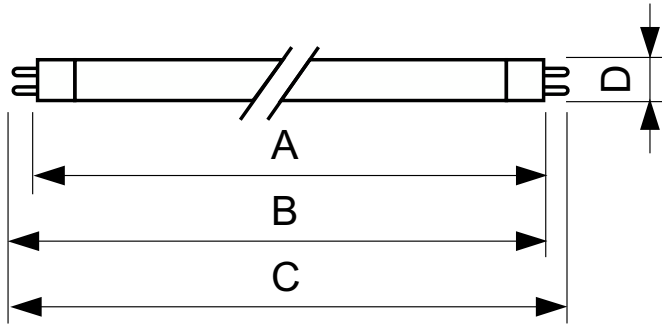

Warnings and Safety

- 20,000 hours lifetime (50% survival point, 3 hour cycle) with preheat ballast which is ENEC compliant. Lifetime performance may differ on non-ENEC compliant ballasts.

Product data

General Information		Controls and Dimming	
Cap-Base	G5	Dimmable	No
Nominal lifetime	15000 hour(s)		
Light Technical		Mechanical and Housing	
Color Code	865 [CCT of 6500K]	Bulb Shape	T5
Luminous Flux	1260 lm		
Luminous Efficacy (rated) (Nom)	84 lm/W	Approval and Application	
Color Designation	Cool Daylight	Mercury (Hg) Content (Nom)	2.0 mg
Correlated Color Temperature (Nom)	6500 K	Energy Consumption kWh/1000 h	15 kWh
Color rendering index (CRI)	82		
Operating and Electrical		Product Data	
Power Consumption	14 W	Order product name	14 W G5 Cool daylight Linear fluorescent tube
Lamp Current (Nom)	0.170 A	Full product name	14 W G5 Cool daylight Linear fluorescent tube
		Full product code	871150057035255
		Order code	927925986558
		Material Nr. (12NC)	927925986558
		Numerator - Quantity Per Pack	1
		Net Weight (Piece)	47.500 g

TL5 Essential HE Super 80

EAN/UPC - Product/Case	8711500570352
Numerator - Packs per outer box	40
EAN/UPC - Case	8711500570369

Dimensional drawing

Product	D (max)	A (max)	B (max)	B (min)	C (max)
14 W G5 Cool daylight Linear fluorescent tube	17.0 mm	549.0 mm	556.1 mm	553.7 mm	563.2 mm

Photometric data

Spectral Power Distribution Colour - TL5 Essential 14W/865 1SL/40