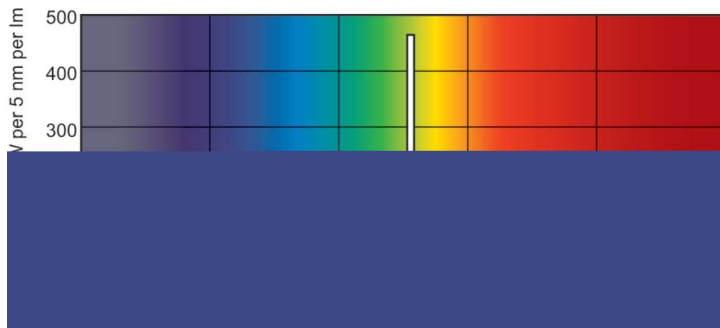

Warnings and Safety

- 20,000 hours lifetime (50% survival point, 3 hour cycle) with preheat ballast which is ENEC compliant. Lifetime performance may differ on non-ENEC compliant ballasts.

Product data

General Information		Controls and Dimming	
Cap-Base	G5	Dimmable	No
Nominal lifetime	15000 hour(s)		
Light Technical		Mechanical and Housing	
Color Code	865 [CCT of 6500K]	Bulb Shape	T5
Luminous Flux	1260 lm		
Luminous Efficacy (rated) (Nom)	84 lm/W	Approval and Application	
Color Designation	Cool Daylight	Mercury (Hg) Content (Nom)	2.0 mg
Correlated Color Temperature (Nom)	6500 K	Energy Consumption kWh/1000 h	15 kWh
Color rendering index (CRI)	82		
Operating and Electrical		Product Data	
Power Consumption	14 W	Order product name	14 W G5 Cool daylight Linear fluorescent tube
Lamp Current (Nom)	0.170 A	Full product name	14 W G5 Cool daylight Linear fluorescent tube
		Full product code	871150057035255
		Order code	927925986558
		Material Nr. (12NC)	927925986558
		Numerator - Quantity Per Pack	1
		Net Weight (Piece)	47.500 g

TL5 Essential HE Super 80

EAN/UPC - Product/Case	8711500570352
Numerator - Packs per outer box	40
EAN/UPC - Case	8711500570369

Dimensional drawing

Product	D (max)	A (max)	B (max)	B (min)	C (max)
14 W G5 Cool daylight Linear fluorescent tube	17.0 mm	549.0 mm	556.1 mm	553.7 mm	563.2 mm

Photometric data

Spectral Power Distribution Colour - TL5 Essential 14W/865 1SL/40