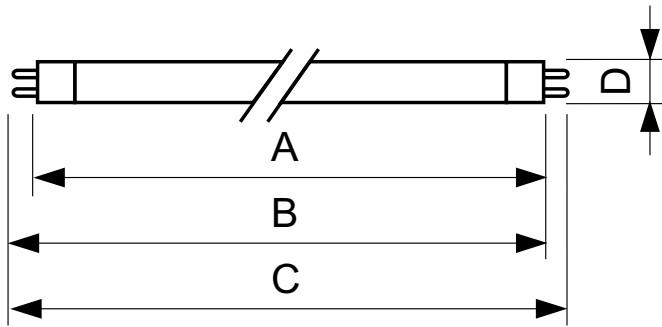

### Product data

General Information		Controls and Dimming	
Cap-Base	G5	Dimmable	No
Nominal lifetime	15,000 hour(s)		
Light Technical		Mechanical and Housing	
Color Code	865 [CCT of 6500K]	Bulb Shape	T5
Luminous Flux	1,260 lm		
Luminous Efficacy (rated) (Nom)	84 lm/W	Approval and Application	
Color Designation	Cool Daylight	Mercury (Hg) Content (Nom)	2.0 mg
Correlated Color Temperature (Nom)	6500 K	Energy Consumption kWh/1000 h	15 kWh
Color rendering index (CRI)	82		
Operating and Electrical		Product Data	
Power Consumption	14 W	Order product name	14 W G5 Cool daylight Linear fluorescent tube
Lamp Current (Nom)	0.170 A	Full product name	14 W G5 Cool daylight Linear fluorescent tube
		Full product code	871150057035255
		Order code	927925986558
		Material Nr. (12NC)	927925986558
		Numerator - Quantity Per Pack	1
		Net Weight (Piece)	47.500 g

## Dimensional drawing

Product	D (max)	A (max)	B (max)	B (min)	C (max)
14 W G5 Cool daylight Linear fluorescent tube	17.0 mm	549.0 mm	556.1 mm	553.7 mm	563.2 mm