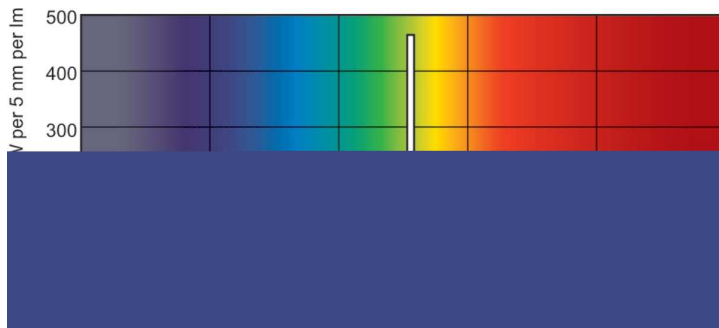

### Product data

General Information		Controls and Dimming	
Cap-Base	G5	Dimmable	No
Nominal lifetime	15,000 hour(s)		
Light Technical		Mechanical and Housing	
Color Code	865 [CCT of 6500K]	Bulb Shape	T5
Luminous Flux	1,260 lm		
Luminous Efficacy (rated) (Nom)	84 lm/W	Approval and Application	
Color Designation	Cool Daylight	Mercury (Hg) Content (Nom)	2.0 mg
Correlated Color Temperature (Nom)	6500 K	Energy Consumption kWh/1000 h	15 kWh
Color rendering index (CRI)	82		
Operating and Electrical		Product Data	
Power Consumption	14 W	Order product name	14 W G5 Cool daylight Linear fluorescent tube
Lamp Current (Nom)	0.170 A	Full product name	14 W G5 Cool daylight Linear fluorescent tube
		Full product code	871150057035255
		Order code	927925986558
		Material Nr. (12NC)	927925986558
		Numerator - Quantity Per Pack	1
		Net Weight (Piece)	47.500 g

## Dimensional drawing

Product	D (max)	A (max)	B (max)	B (min)	C (max)
14 W G5 Cool daylight Linear fluorescent tube	17.0 mm	549.0 mm	556.1 mm	553.7 mm	563.2 mm

## Photometric data

Spectral Power Distribution Colour - TL5 Essential 14W/865 1SL/40