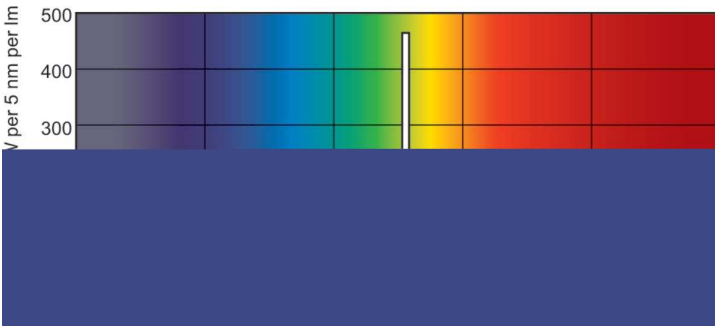

Warnings and Safety

- 20,000 hours lifetime (50% survival point, 3 hour cycle) with preheat ballast which is ENEC compliant. Lifetime performance may differ on non-ENEC compliant ballasts.

Product data

General Information		Controls and Dimming	
Cap-Base	G5	Dimmable	No
Nominal lifetime	15,000 hour(s)		
Light Technical		Mechanical and Housing	
Color Code	865 [CCT of 6500K]	Bulb Shape	T5
Luminous Flux	1,260 lm		
Color Designation	Cool Daylight	Approval and Application	
Luminous Efficacy (rated) (Nom)	84 lm/W	Mercury (Hg) Content (Nom)	2.0 mg
Correlated Color Temperature (Nom)	6500 K	Energy Consumption kWh/1000 h	15 kWh
Color rendering index (CRI)	82		
Operating and Electrical		Product Data	
Power Consumption	14 W	Order product name	14 W G5 Cool daylight Linear fluorescent tube
Lamp Current (Nom)	0.170 A	Full product name	14 W G5 Cool daylight Linear fluorescent tube
		Full product code	871150057035255
		Order code	927925986558
		Material Nr. (12NC)	927925986558
		Numerator - Quantity Per Pack	1
		Net Weight (Piece)	47.500 g

TL5 Essential HE Super 80

EAN/UPC - Product/Case	8711500570352
Numerator - Packs per outer box	40
EAN/UPC - Case	8711500570369

Dimensional drawing

Product	D (max)	A (max)	B (max)	B (min)	C (max)
14 W G5 Cool daylight Linear fluorescent tube	17.0 mm	549.0 mm	556.1 mm	553.7 mm	563.2 mm

Photometric data

Spectral Power Distribution Colour - TL5 Essential 14W/865 1SL/40