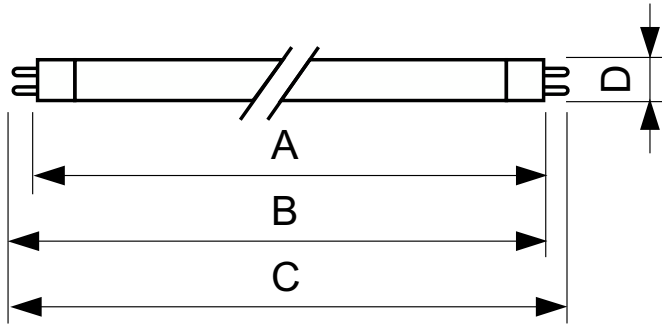

Operating and Electrical	
Power Consumption	14 W
Lamp Current (Nom)	0.170 A

Controls and Dimming	
Dimmable	No

Mechanical and Housing	
Bulb Shape	T5

Approval and Application	
Mercury (Hg) Content (Nom)	2.0 mg
Energy Consumption kWh/1000 h	15 kWh

Product Data	
Order product name	14 W G5 Cool daylight Linear fluorescent tube
Full product name	14 W G5 Cool daylight Linear fluorescent tube
Full product code	871150057035255
Order code	927925986558
Material Nr. (12NC)	927925986558
Numerator - Quantity Per Pack	1
Net Weight (Piece)	47.500 g

TL5 Essential HE Super 80

EAN/UPC - Product/Case	8711500570352
Numerator - Packs per outer box	40
EAN/UPC - Case	8711500570369

Dimensional drawing

Product	D (max)	A (max)	B (max)	B (min)	C (max)
14 W G5 Cool daylight Linear fluorescent tube	17.0 mm	549.0 mm	556.1 mm	553.7 mm	563.2 mm