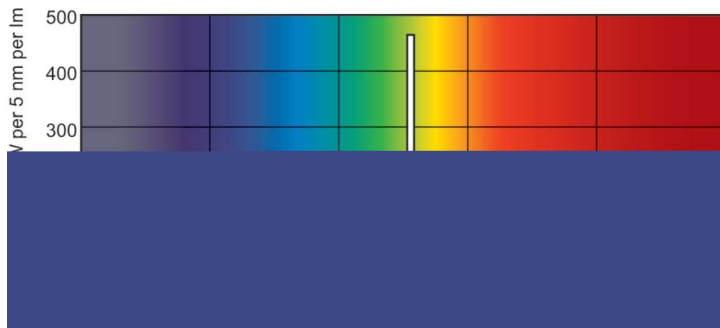

Product Data	
Order product name	14 W G5 Cool daylight Linear fluorescent tube
Full product name	14 W G5 Cool daylight Linear fluorescent tube
Full product code	871150057035255
Order code	927925986558
Material Nr. (12NC)	927925986558
Numerator - Quantity Per Pack	1
Net Weight (Piece)	47.500 g

TL5 Essential HE Super 80

EAN/UPC - Product/Case	8711500570352
Numerator - Packs per outer box	40
EAN/UPC - Case	8711500570369

Dimensional drawing

Product	D (max)	A (max)	B (max)	B (min)	C (max)
14 W G5 Cool daylight Linear fluorescent tube	17.0 mm	549.0 mm	556.1 mm	553.7 mm	563.2 mm

Photometric data

Spectral Power Distribution Colour - TL5 Essential 14W/865 1SL/40