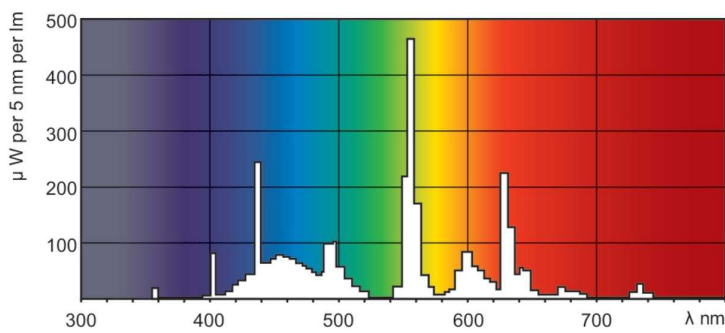

Product data

General Information		Controls and Dimming	
Cap-Base	G5	Dimmable	No
Nominal lifetime	15,000 hour(s)		
Light Technical		Mechanical and Housing	
Color Code	865 [CCT of 6500K]	Bulb Shape	T5
Luminous Flux	1,260 lm		
Luminous Efficacy (rated) (Nom)	84 lm/W	Approval and Application	
Color Designation	Cool Daylight	Mercury (Hg) Content (Nom)	2.0 mg
Correlated Color Temperature (Nom)	6500 K	Energy Consumption kWh/1000 h	15 kWh
Color rendering index (CRI)	82		
Operating and Electrical		Product Data	
Power Consumption	14 W	Order product name	14 W G5 Cool daylight Linear fluorescent tube
Lamp Current (Nom)	0.170 A	Full product name	14 W G5 Cool daylight Linear fluorescent tube
		Full product code	871150057035255
		Order code	927925986558
		Material Nr. (12NC)	927925986558

Dimensional drawing

Product	D (max)	A (max)	B (max)	B (min)	C (max)
14 W G5 Cool daylight Linear fluorescent tube	17.0 mm	549.0 mm	556.1 mm	553.7 mm	563.2 mm

Photometric data

Spectral Power Distribution Colour - TL5 Essential 14W/865 1SL/40