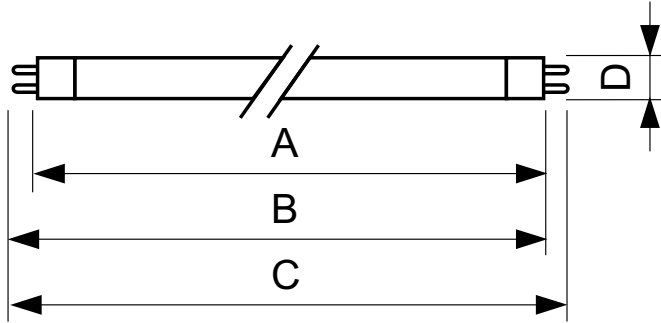

Product data

General Information		Controls and Dimming	
Cap-Base	G5	Dimmable	No
Nominal lifetime	15,000 hour(s)		
Light Technical		Mechanical and Housing	
Color Code	865 [CCT of 6500K]	Bulb Shape	T5
Luminous Flux	1,260 lm		
Luminous Efficacy (rated) (Nom)	84 lm/W	Approval and Application	
Color Designation	Cool Daylight	Mercury (Hg) Content (Nom)	2.0 mg
Correlated Color Temperature (Nom)	6500 K	Energy Consumption kWh/1000 h	15 kWh
Color rendering index (CRI)	82		
Operating and Electrical		Product Data	
Power Consumption	14 W	Order product name	14 W G5 Cool daylight Linear fluorescent tube
Lamp Current (Nom)	0.170 A	Full product name	14 W G5 Cool daylight Linear fluorescent tube
		Full product code	871150057035255
		Order code	927925986558
		Material Nr. (12NC)	927925986558

Dimensional drawing

Product	D (max)	A (max)	B (max)	B (min)	C (max)
14 W G5 Cool daylight Linear fluorescent tube	17.0 mm	549.0 mm	556.1 mm	553.7 mm	563.2 mm

Photometric data

Spectral Power Distribution Colour - TL5 Essential 14W/865 1SL/40