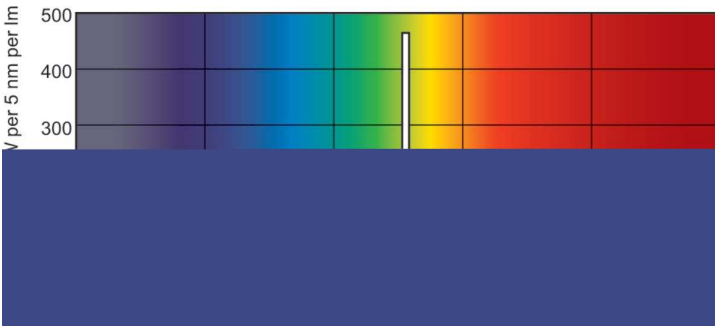

### Product data

General Information		Controls and Dimming	
Cap-Base	G5	Dimmable	No
Nominal lifetime	15,000 hour(s)		
Light Technical		Mechanical and Housing	
Color Code	865 [CCT of 6500K]	Bulb Shape	T5
Luminous Flux	1,260 lm		
Color Designation	Cool Daylight	Approval and Application	
Luminous Efficacy (rated) (Nom)	84 lm/W	Mercury (Hg) Content (Nom)	2.0 mg
Correlated Color Temperature (Nom)	6500 K	Energy Consumption kWh/1000 h	15 kWh
Color rendering index (CRI)	82		
Operating and Electrical		Product Data	
Power Consumption	14 W	Order product name	14 W G5 Cool daylight Linear fluorescent tube
Lamp Current (Nom)	0.170 A	Full product name	TL5 Essential 14W/865 1SL/40
		Full product code	871150057035255
		Order code	57035255
		Material Nr. (12NC)	927925986558
		Numerator - Quantity Per Pack	1
		Net Weight (Piece)	47.500 g

## Dimensional drawing

Product	D (max)	A (max)	B (max)	B (min)	C (max)
14 W G5 Cool daylight Linear fluorescent tube	17.0 mm	549.0 mm	556.1 mm	553.7 mm	563.2 mm

## Photometric data

Spectral Power Distribution Colour - TL5 Essential 14W/865 1SL/40