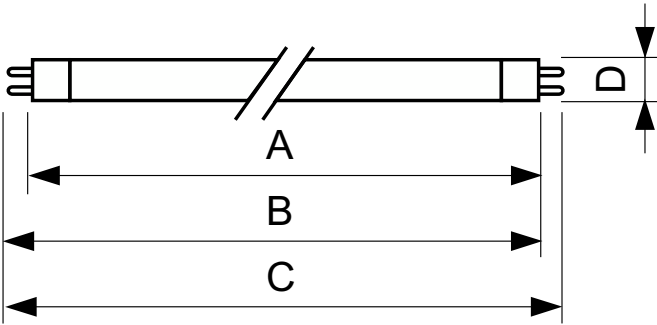

### Product data

General Information		Controls and Dimming	
Cap-Base	G5	Dimmable	No
Nominal lifetime	15,000 hour(s)		
Light Technical		Mechanical and Housing	
Color Code	865 [CCT of 6500K]	Bulb Shape	T5
Luminous Flux	1,260 lm		
Color Designation	Cool Daylight	Approval and Application	
Luminous Efficacy (rated) (Nom)	84 lm/W	Mercury (Hg) Content (Nom)	2.0 mg
Correlated Color Temperature (Nom)	6500 K	Energy Consumption kWh/1000 h	15 kWh
Color rendering index (CRI)	82		
Operating and Electrical		Product Data	
Power Consumption	14 W	Order product name	14 W G5 Cool daylight Linear fluorescent tube
Lamp Current (Nom)	0.170 A	Full product name	TL5 Essential 14W/865 1SL/40
		Full product code	871150057035255
		Order code	57035255
		Material Nr. (12NC)	927925986558
		Numerator - Quantity Per Pack	1
		Net Weight (Piece)	47.500 g

## Dimensional drawing

Product	D (max)	A (max)	B (max)	B (min)	C (max)
14 W G5 Cool daylight Linear fluorescent tube	17.0 mm	549.0 mm	556.1 mm	553.7 mm	563.2 mm