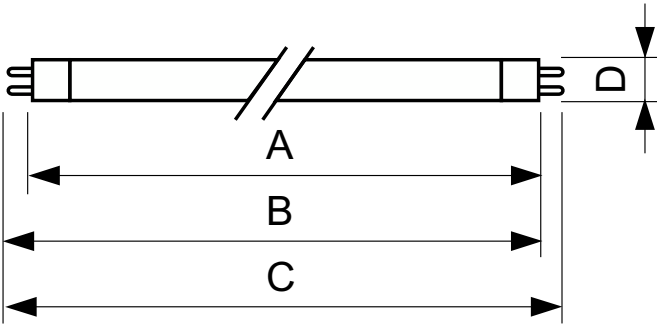

TL5 Essential HE Super 80

14 W G5 Cool white Linear fluorescent tube

Philips TL5 Essential Super80 is a new fluorescent lamp which provides home users and professional end-users an aesthetic miniaturized lighting solution with high reliability at low price.

Warnings and Safety

- 20,000 hours lifetime (50% survival point, 3 hour cycle) with preheat ballast which is ENEC compliant. Lifetime performance may differ on non-ENEC compliant ballasts.

Product data

Informasi Umum		Kontrol dan Peredupan	
Tutup-Dasar	G5	Dapat diredupkan	Tidak
Nominal masa pakai	15.000 jam		
Teknis Lampu		Mekanis dan Housing	
Kode Warna	840 [CCT of 4000K]	Bentuk Bohlam	T5
Flux Cahaya	1.350 lm		
Penandaan Warna	Cool White (CW)	Penyetujuan dan Aplikasi	
Daya Penerangan (terukur) (Nom)	88 lm/W	Kandungan Merkuri (Hg) (Nom)	2,0 mg
Suhu Warna Terkorelasi (Nom)	4000 K	Penggunaan Energi kWh/1000 h	15 kWh
Indeks renderasi warna (CRI)	82		
Pengoperasian dan Kelistrikan		Data Produk	
Konsumsi Daya	14,3 W	Nama produk pesanan	14 W G5 Cool white Linear fluorescent tube
Arus Lampu (Nom)	0,170 A	Nama lengkap produk	14 W G5 Cool white Linear fluorescent tube
		Kode produk lengkap	871150057033855
		Kode urutan	927925984058
		No. Material (12NC)	927925984058
		Numerator - Jumlah Per Pak	1
		Berat Bersih (Bagian)	0,043 kg

TL5 Essential HE Super 80

EAN/UPC - Produk/Kantung	8711500570338
Numerator - Pak per kotak bagian luar	40
EAN/UPC - Kantung	8711500570345

Dimensional drawing

Product	D (max)	A (max)	B (max)	B (min)	C (max)
14 W G5 Cool white Linear fluorescent tube	17,0 mm	549,0 mm	556,1 mm	553,7 mm	563,2 mm

Photometric data

Spectral Power Distribution Colour - TL5 Essential 14W/840 1SL/40